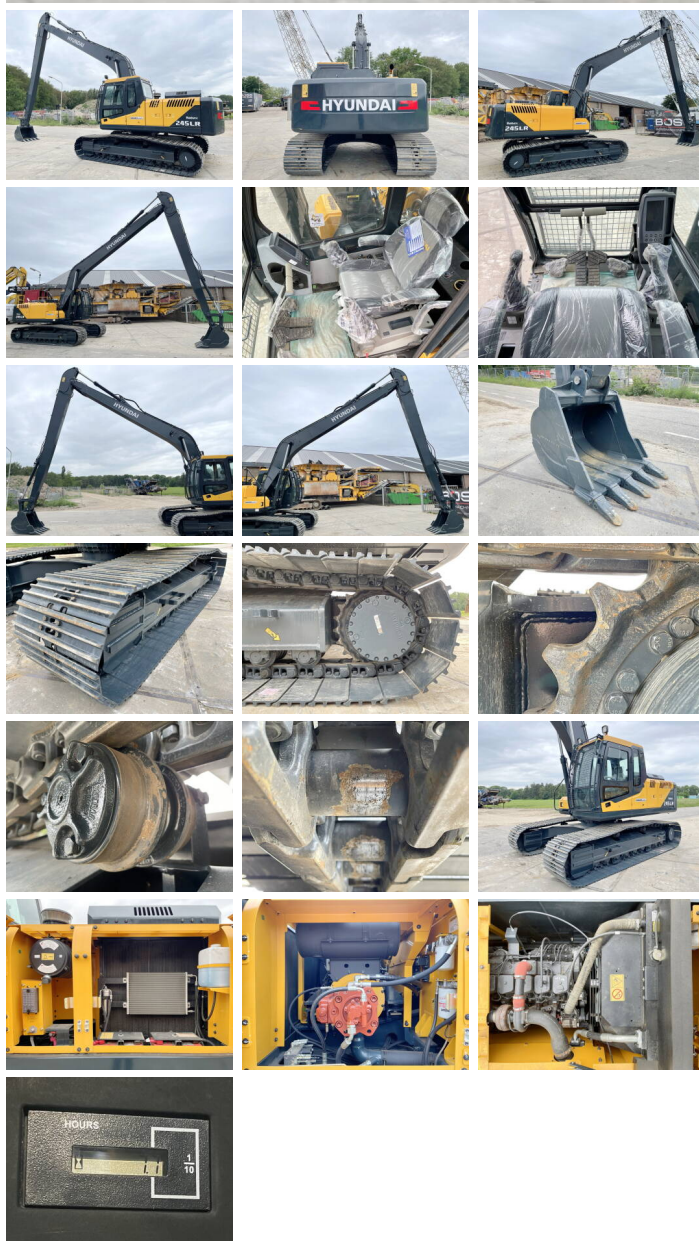

Certificaat NOT FOR SALE IN EU / NO CE MARK

Description Available at Boss Machinery! This Hyundai R245LR *Original Factory longreach* Excavators from 2026 has an engine power of 104 kW and counts 5 operational hours. The total weight of this Hyundai R245LR *Original Factory longreach* is 24500 kg kg and the dimensions are 12.10 x 3.19 x 3.30. Furthermore, this R245LR *Original Factory longreach* is equipped with climatiseur, Bluetooth, Radio. The Hyundai Excavators also has a NOT FOR SALE IN EU / NO CE MARK marking. Do you want more information or do you want to try the Hyundai R245LR *Original Factory longreach* at our yard? Please let us know.

Maten / Gewichten

Poids 24500 kg
Dimensions L*L*H 12.10 x 3.19 x 3.30

Motor informatie

Moteur marque Cummins
Moteur type 6BT5.9C
Turbo
Puissance dans kW 104

Banden / Rupsen

Plate % 100
Sprocket % 100

BOSS

MACHINERY

Chain %	100
Largeur de la plaque	80 cm

Opties

climatiseur

Bluetooth

Radio