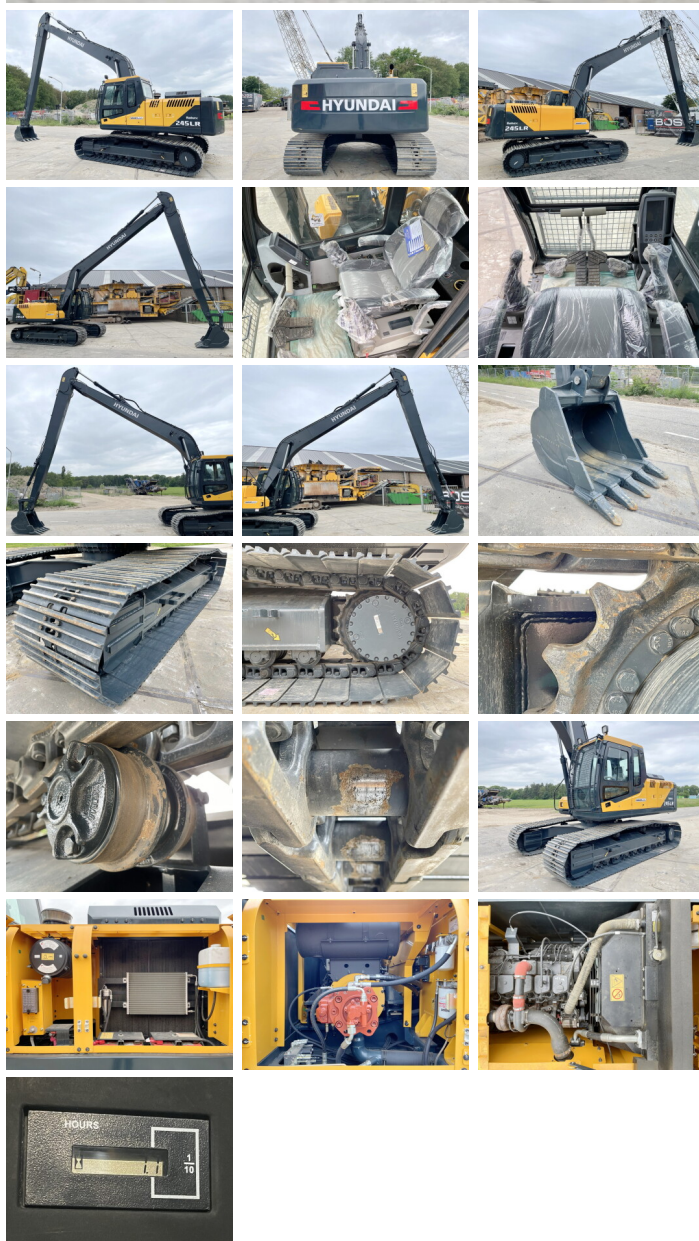

Certificaat NOT FOR SALE IN EU / NO CE MARK

Description Available at Boss Machinery! This Hyundai R245LR *Original Factory longreach* Excavators from 2026 has an engine power of 104 kW and counts 5 operational hours. The total weight of this Hyundai R245LR *Original Factory longreach* is 24500 kg and the dimensions are 12.10 x 3.19 x 3.30. Furthermore, this R245LR *Original Factory longreach* is equipped with Bluetooth, Radio, climatiseur. The Hyundai Excavators also has a NOT FOR SALE IN EU / NO CE MARK marking. Do you want more information or do you want to try the Hyundai R245LR *Original Factory longreach* at our yard? Please let us know.

Maten / Gewichten

Dimensions L*L*H 12.10 x 3.19 x 3.30
Poids 24500 kg

Motor informatie

Moteur marque Cummins
Moteur type 6BT5.9C
Turbo
Puissance dans kW 104

Banden / Rupsen

Plate % 100
Sprocket % 100

BOSS

MACHINERY

Chain %	100
Largeur de la plaque	80 cm

Opties

Bluetooth
Radio
climatiseur