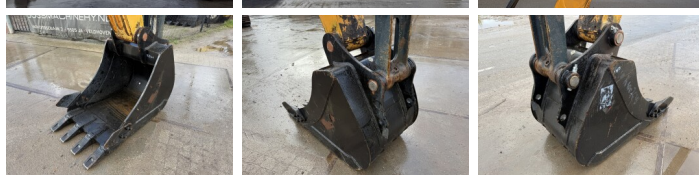

## Algemeen

Type HX300LR - 18 meter Long Reach  
Emplacement Veldhoven, Netherlands  
Overig Stick 7.90 meter - Boom 10.15 meter  
Certificaat CE + EPA  
Description Available at Boss Machinery! This Hyundai HX300LR - 18 meter Long Reach Excavators from 2016 has an engine power of 171 kW and counts 8748 operational hours. The total weight of this Hyundai HX300LR - 18 meter Long Reach is 34870 kg and the dimensions are 14.75 x 3.40 x 3.47. Furthermore, this HX300LR - 18 meter Long Reach is equipped with Radio, Camera, Fonction de marteau, Graissage centralisé. The Hyundai Excavators also has a CE + EPA marking. Do you want more information or do you want to try the Hyundai HX300LR - 18 meter Long Reach at our yard? Please let us know.

## Banden / Rupsen

**BOSS**  
MACHINERY

Plate %	80
Sprocket %	60
Chain %	50
Largeur de la plaque	80 cm