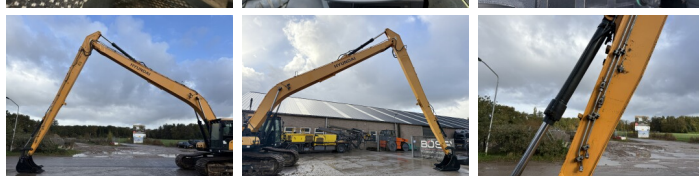

Hyundai

Hyundai HX300LR - 18 meter Long Reach

€ 79.500excl.

Annee de construction **2016**
Numero de reference **BM006997**
Heures **8.748**

Algemeen

Type HX300LR - 18 meter Long Reach
Emplacement Veldhoven, Netherlands
Overig Stick 7.90 meter - Boom 10.15 meter
Certificaat CE + EPA
Description Available at Boss Machinery! This Hyundai HX300LR - 18 meter Long Reach Excavators from 2016 has an engine power of 171 kW and counts 8748 operational hours. The total weight of this Hyundai HX300LR - 18 meter Long Reach is 34870 kg and the dimensions are 14.75 x 3.40 x 3.47. Furthermore, this HX300LR - 18 meter Long Reach is equipped with Radio, Camera, Fonction de marteau, Graissage centralisé. The Hyundai Excavators also has a CE + EPA marking. Do you want more information or do you want to try the Hyundai HX300LR - 18 meter Long Reach at our yard? Please let us know.

Maten / Gewichten

Poids 34870
Dimensions L*L*H 14.75 x 3.40 x 3.47

Motor informatie

Moteur marque Cummins
Moteur type QSB6.7
Cylindres 6
Turbo
Puissance dans kW 171

Banden / Rupsen

BOSS
MACHINERY