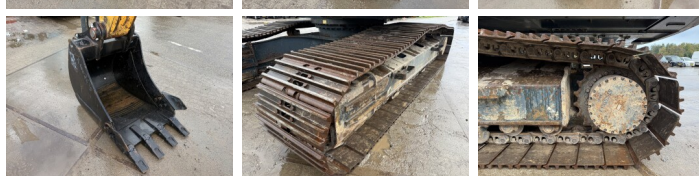

## Algemeen

Type HX300LR - 18 meter Long Reach  
Emplacement Veldhoven, Netherlands  
Overig Stick 7.90 meter - Boom 10.15 meter  
Certificaat CE + EPA  
Description Available at Boss Machinery! This Hyundai HX300LR - 18 meter Long Reach Excavators from 2016 has an engine power of 171 kW and counts 8748 operational hours. The total weight of this Hyundai HX300LR - 18 meter Long Reach is 34870 kg and the dimensions are 14.75 x 3.40 x 3.47. Furthermore, this HX300LR - 18 meter Long Reach is equipped with Radio, Camera, Fonction de marteau, Graissage centralisé. The Hyundai Excavators also has a CE + EPA marking. Do you want more information or do you want to try the Hyundai HX300LR - 18 meter Long Reach at our yard? Please let us know.

## Banden / Rupsen

**BOSS**  
MACHINERY

Plate %	80
Sprocket %	60
Chain %	50
Largeur de la plaque	80 cm