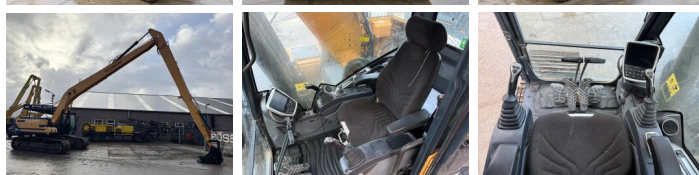

Hyundai

Hyundai HX300LR - 18 meter Long Reach

€ 79.500excl.

Annee de construction **2016**
Numero de reference **BM006997**
Heures **8.748**

Algemeen

Type HX300LR - 18 meter Long Reach
Emplacement Veldhoven, Netherlands
Overig Stick 7.90 meter - Boom 10.15 meter
Certificaat CE + EPA
Description Available at Boss Machinery! This Hyundai HX300LR - 18 meter Long Reach Excavators from 2016 has an engine power of 171 kW and counts 8748 operational hours. The total weight of this Hyundai HX300LR - 18 meter Long Reach is 34870 kg and the dimensions are 14.75 x 3.40 x 3.47. Furthermore, this HX300LR - 18 meter Long Reach is equipped with Radio, Camera, Fonction de marteau, Graissage centralisé. The Hyundai Excavators also has a CE + EPA marking. Do you want more information or do you want to try the Hyundai HX300LR - 18 meter Long Reach at our yard? Please let us know.

Maten / Gewichten

Poids 34870
Dimensions L*L*H 14.75 x 3.40 x 3.47

Motor informatie

Moteur marque Cummins
Moteur type QSB6.7
Cylindres 6
Turbo
Puissance dans kW 171

Banden / Rupsen

BOSS
MACHINERY