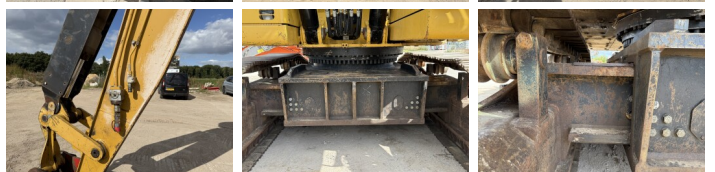

Caterpillar

Caterpillar 345C UHD - 27 Meter Demolition

Annee de construction **2009**
Numero de reference **BM006818**
Heures **11.563**

Algemeen

Type 345C UHD - 27 Meter Demolition
Emplacement Veldhoven, Netherlands
Certificaat CE

Available at Boss Machinery! This Caterpillar 345C UHD - 27 Meter Demolition Excavators from 2009 has an engine power of 239 kW and counts 11563 operational hours. The total weight of this Caterpillar 345C UHD - 27 Meter Demolition is 64500 kg and the dimensions are - . Furthermore, this 345C UHD - 27 Meter Demolition is equipped with Camera, Climate Control, Radio, Heated Seat, climatiseur, Fonction hydraulique supplémentaire, Fonction de marteau. The Caterpillar Excavators also has a CE marking. Do you want more information or do you want to try the Caterpillar 345C UHD - 27 Meter Demolition at our yard? Please let us know.

Maten / Gewichten

Poids 64500

Motor informatie

Moteur marque Caterpillar
Moteur type C13
Cylindres 6
Turbo
Puissance dans kW 239

Banden / Rupsen

Chain % 50
Sprocket % 30
Plate % 70

BOSS
MACHINERY