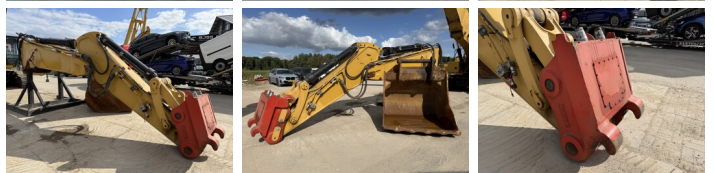

Caterpillar

Caterpillar 345C UHD - 27 Meter Demolition

Annee de construction **2009**
Numero de reference **BM006818**
Heures **11.563**

Algemeen

Type 345C UHD - 27 Meter Demolition
Emplacement Veldhoven, Netherlands
Certificaat CE

Available at Boss Machinery! This Caterpillar 345C UHD - 27 Meter Demolition Excavators from 2009 has an engine power of 239 kW and counts 11563 operational hours. The total weight of this Caterpillar 345C UHD - 27 Meter Demolition is 64500 kg and the dimensions are - . Furthermore, this 345C UHD - 27 Meter Demolition is equipped with Camera, Climate Control, Radio, Heated Seat, climatiseur, Fonction hydraulique supplémentaire, Fonction de marteau. The Caterpillar Excavators also has a CE marking. Do you want more information or do you want to try the Caterpillar 345C UHD - 27 Meter Demolition at our yard? Please let us know.

Maten / Gewichten

Poids 64500

Motor informatie

Moteur marque Caterpillar
Moteur type C13
Cylindres 6
Turbo
Puissance dans kW 239

Banden / Rupsen

Chain % 50
Sprocket % 30
Plate % 70

BOSS
MACHINERY

Opties