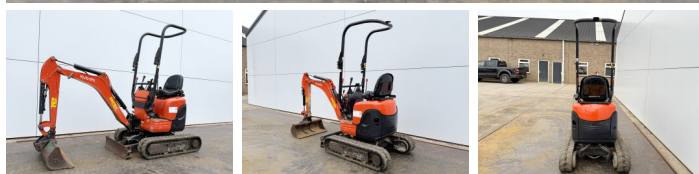

Kubota

Kubota U10-3

BOSS
MACHINERY

€ 8.900excl.

Annee de construction **2019**
Numero de reference **BM006877**
Heures **1.173**

Algemeen

Type U10-3
Emplacement Veldhoven, Netherlands
Certificaat CE

Description Available at Boss Machinery! This Kubota U10-3 Excavators from 2019 has an engine power of 8 kW and counts 1173 operational hours. The total weight of this Kubota U10-3 is 1120 kg and the dimensions are 2.91 x 0.83 x 1.65. Furthermore, this U10-3 is equipped with Attache rapide pour godet, Fonction hydraulique supplémentaire, Fonction de marteau. The Kubota Excavators also has a CE marking. Do you want more information or do you want to try the Kubota U10-3 at our yard? Please let us know.

Maten / Gewichten

Dimensions L*L*H 2.91 x 0.83 x 1.65
Poids 1120

Motor informatie

Moteur marque Kubota
Moteur type D722
Cylindres 3
Puissance dans kW 8

Banden / Rupsen

Plate % 30
Chain % 40
Sprocket % 60

Opties

Attache rapide pour godet
Fonction hydraulique supplémentaire