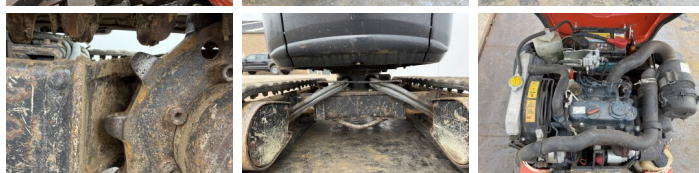

Kubota

Kubota U10-3

BOSS
MACHINERY

€ 8.900excl.

Annee de construction **2019**
Numero de reference **BM006877**
Heures **1.173**

Algemeen

Type U10-3
Emplacement Veldhoven, Netherlands
Certificaat CE

Description Available at Boss Machinery! This Kubota U10-3 Excavators from 2019 has an engine power of 8 kW and counts 1173 operational hours. The total weight of this Kubota U10-3 is 1120 kg and the dimensions are 2.91 x 0.83 x 1.65. Furthermore, this U10-3 is equipped with Attache rapide pour godet, Fonction hydraulique supplémentaire, Fonction de marteau. The Kubota Excavators also has a CE marking. Do you want more information or do you want to try the Kubota U10-3 at our yard? Please let us know.

Maten / Gewichten

Dimensions L*L*H 2.91 x 0.83 x 1.65
Poids 1120

Motor informatie

Moteur marque Kubota
Moteur type D722
Cylindres 3
Puissance dans kW 8

Banden / Rupsen

Plate % 30
Chain % 40
Sprocket % 60

Opties

Attache rapide pour godet
Fonction hydraulique supplémentaire