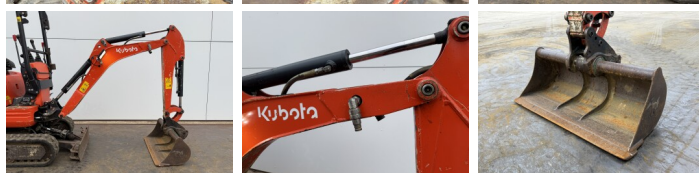

Kubota

Kubota U10-3

BOSS
MACHINERY

€ 8.900excl.

Annee de construction **2019**
Numero de reference **BM006877**
Heures **1.173**

Algemeen

Type U10-3
Emplacement Veldhoven, Netherlands
Certificaat CE

Description Available at Boss Machinery! This Kubota U10-3 Excavators from 2019 has an engine power of 8 kW and counts 1173 operational hours. The total weight of this Kubota U10-3 is 1120 kg and the dimensions are 2.91 x 0.83 x 1.65. Furthermore, this U10-3 is equipped with Attache rapide pour godet, Fonction hydraulique supplémentaire, Fonction de marteau. The Kubota Excavators also has a CE marking. Do you want more information or do you want to try the Kubota U10-3 at our yard? Please let us know.

Maten / Gewichten

Dimensions L*L*H 2.91 x 0.83 x 1.65
Poids 1120

Motor informatie

Moteur marque Kubota
Moteur type D722
Cylindres 3
Puissance dans kW 8

Banden / Rupsen

Plate % 30
Chain % 40
Sprocket % 60

Opties

Attache rapide pour godet
Fonction hydraulique supplémentaire