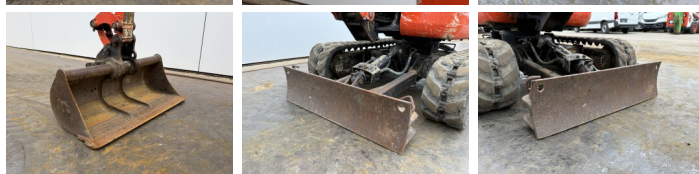

Kubota

Kubota U10-3

BOSS
MACHINERY

€ 8.900excl.

Annee de construction **2019**
Numero de reference **BM006877**
Heures **1.173**

Algemeen

Type U10-3
Emplacement Veldhoven, Netherlands
Certificaat CE

Description Available at Boss Machinery! This Kubota U10-3 Excavators from 2019 has an engine power of 8 kW and counts 1173 operational hours. The total weight of this Kubota U10-3 is 1120 kg and the dimensions are 2.91 x 0.83 x 1.65. Furthermore, this U10-3 is equipped with Attache rapide pour godet, Fonction hydraulique supplémentaire, Fonction de marteau. The Kubota Excavators also has a CE marking. Do you want more information or do you want to try the Kubota U10-3 at our yard? Please let us know.

Maten / Gewichten

Dimensions L*L*H 2.91 x 0.83 x 1.65
Poids 1120

Motor informatie

Moteur marque Kubota
Moteur type D722
Cylindres 3
Puissance dans kW 8

Banden / Rupsen

Plate % 30
Chain % 40
Sprocket % 60

Opties

Attache rapide pour godet
Fonction hydraulique supplémentaire