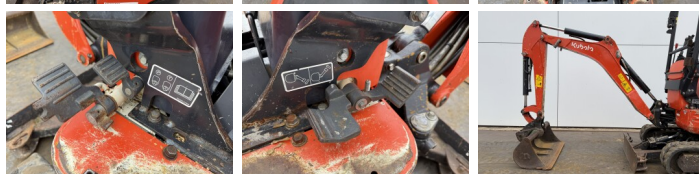

Kubota

Kubota U10-3

BOSS
MACHINERY

€ 8.900excl.

Annee de construction **2019**
Numero de reference **BM006877**
Heures **1.173**

Algemeen

Type U10-3
Emplacement Veldhoven, Netherlands
Certificaat CE

Description Available at Boss Machinery! This Kubota U10-3 Excavators from 2019 has an engine power of 8 kW and counts 1173 operational hours. The total weight of this Kubota U10-3 is 1120 kg and the dimensions are 2.91 x 0.83 x 1.65. Furthermore, this U10-3 is equipped with Attache rapide pour godet, Fonction hydraulique supplémentaire, Fonction de marteau. The Kubota Excavators also has a CE marking. Do you want more information or do you want to try the Kubota U10-3 at our yard? Please let us know.

Maten / Gewichten

Dimensions L*L*H 2.91 x 0.83 x 1.65
Poids 1120

Motor informatie

Moteur marque Kubota
Moteur type D722
Cylindres 3
Puissance dans kW 8

Banden / Rupsen

Plate % 30
Chain % 40
Sprocket % 60

Opties

Attache rapide pour godet
Fonction hydraulique supplémentaire