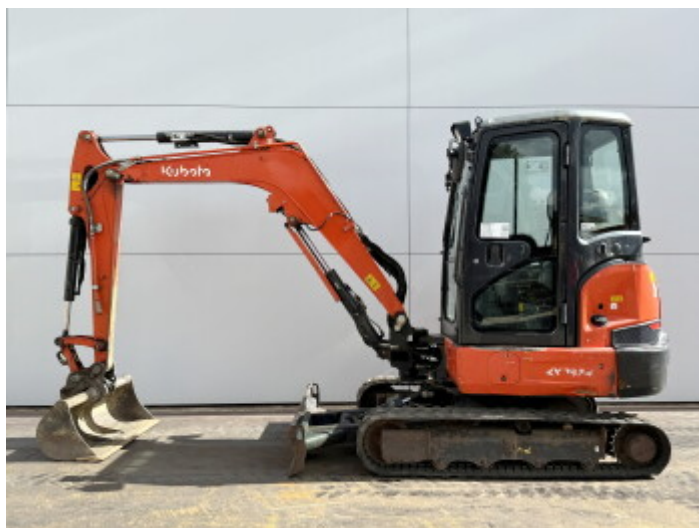

Kubota

Kubota KX037-4

BOSS
MACHINERY

€ 25.250excl.

Annee de construction **2020**
Numero de reference **BM006886**
Heures **2.002**

Algemeen

Type KX037-4
Emplacement Veldhoven, Netherlands
Certificaat CE

Description Available at Boss Machinery! This Kubota KX037-4 Excavators from 2020 has an engine power of 17 kW and counts 2002 operational hours. The total weight of this Kubota KX037-4 is 3790 kg and the dimensions are 4.95 x 1.55 x 2.44. Furthermore, this KX037-4 is equipped with Attache rapide pour godet, Fonction hydraulique supplémentaire, Fonction de marteau. The Kubota Excavators also has a CE marking. Do you want more information or do you want to try the Kubota KX037-4 at our yard? Please let us know.

Maten / Gewichten

Dimensions L*L*H 4.95 x 1.55 x 2.44
Poids 3790

Motor informatie

Moteur marque Kubota
Moteur type D1703
Cylindres 3
Turbo
Puissance dans kW 17

Banden / Rupsen

Plate % 50
Sprocket % 40
Chain % 40
Largeur de la plaque 30 cm

Opties