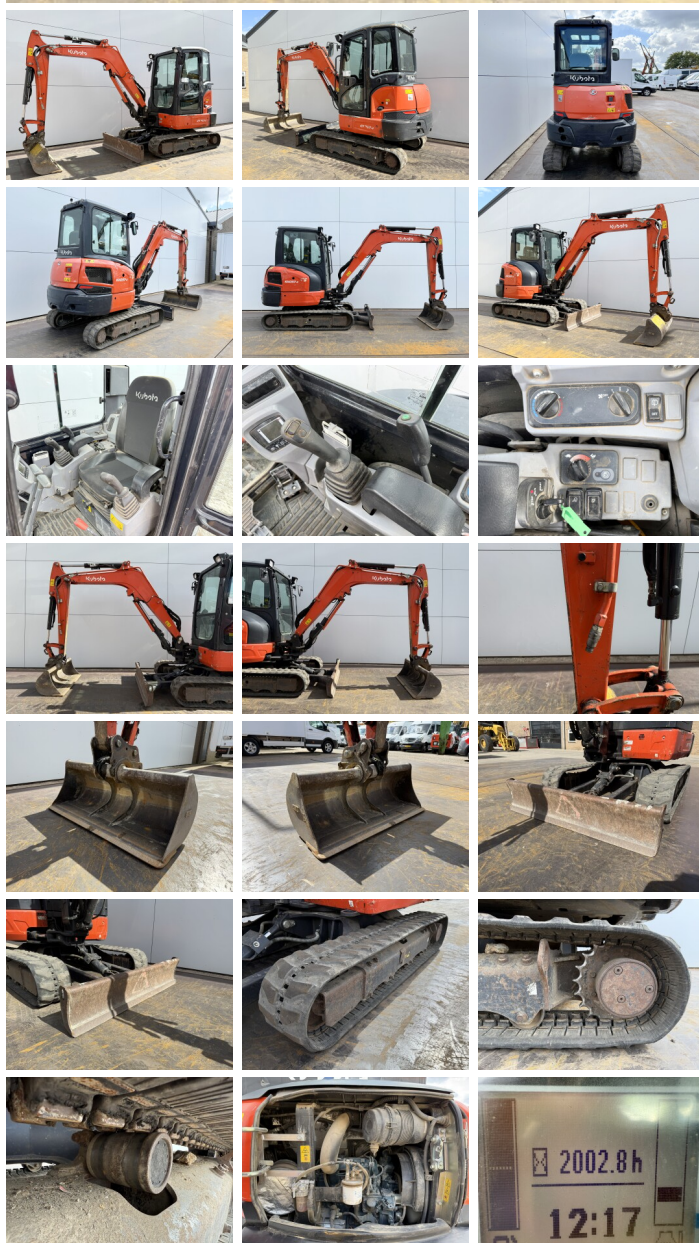

Kubota

Kubota KX037-4

BOSS
MACHINERY

€ 25.250excl.

Annee de construction **2020**
Numero de reference **BM006886**
Heures **2.002**

Algemeen

Type KX037-4
Emplacement Veldhoven, Netherlands
Certificaat CE

Description Available at Boss Machinery! This Kubota KX037-4 Excavators from 2020 has an engine power of 17 kW and counts 2002 operational hours. The total weight of this Kubota KX037-4 is 3790 kg and the dimensions are 4.95 x 1.55 x 2.44. Furthermore, this KX037-4 is equipped with Attache rapide pour godet, Fonction hydraulique supplémentaire, Fonction de marteau. The Kubota Excavators also has a CE marking. Do you want more information or do you want to try the Kubota KX037-4 at our yard? Please let us know.

Maten / Gewichten

Dimensions L*L*H 4.95 x 1.55 x 2.44
Poids 3790

Motor informatie

Moteur marque Kubota
Moteur type D1703
Cylindres 3
Turbo
Puissance dans kW 17

Banden / Rupsen

Plate % 50
Sprocket % 40
Chain % 40
Largeur de la plaque 30 cm

Opties