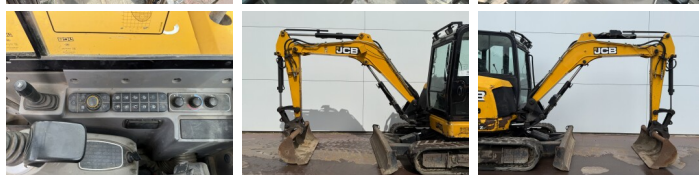

JCB

JCB 48Z-1

€ 22.750excl.

Annee de construction **2018**
Numero de reference **BM006870**
Heures **2.703**

Algemeen

Type **48Z-1**
Emplacement **Veldhoven, Netherlands**
Certificaat **CE**

Description

Available at Boss Machinery! This JCB 48Z-1 Excavators from 2018 has an engine power of 36 kW and counts 2703 operational hours. The total weight of this JCB 48Z-1 is 4792 kg and the dimensions are 5.35 x 1.97 x 2.53. Furthermore, this 48Z-1 is equipped with Radio, Attache rapide pour godet, Fonction hydraulique supplémentaire, Fonction de marteau. The JCB Excavators also has a CE marking. Do you want more information or do you want to try the JCB 48Z-1 at our yard? Please let us know.

Maten / Gewichten

Poids **4792**
Dimensions L*L*H **5.35 x 1.97 x 2.53**

Motor informatie

Moteur marque **Perkins**
Moteur type **404D-22**
Cylindres **4**
Puissance dans kW **36**

Banden / Rupsen

Plate % **80**
Sprocket % **80**
Chain % **70**
Largeur de la plaque **42 cm**

Opties

Radio
Attache rapide pour godet

BOSS

MACHINERY