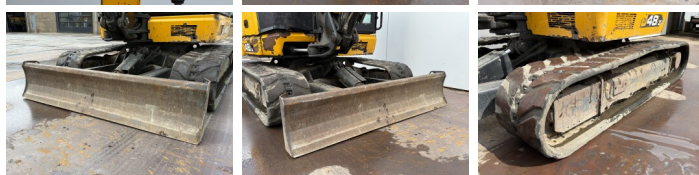

JCB

JCB 48Z-1

€ 22.750excl.

Annee de construction **2018**
Numero de reference **BM006870**
Heures **2.703**

Algemeen

Type **48Z-1**
Emplacement **Veldhoven, Netherlands**
Certificaat **CE**

Description

Available at Boss Machinery! This JCB 48Z-1 Excavators from 2018 has an engine power of 36 kW and counts 2703 operational hours. The total weight of this JCB 48Z-1 is 4792 kg and the dimensions are 5.35 x 1.97 x 2.53. Furthermore, this 48Z-1 is equipped with Radio, Attache rapide pour godet, Fonction hydraulique supplémentaire, Fonction de marteau. The JCB Excavators also has a CE marking. Do you want more information or do you want to try the JCB 48Z-1 at our yard? Please let us know.

Maten / Gewichten

Poids **4792**
Dimensions L*L*H **5.35 x 1.97 x 2.53**

Motor informatie

Moteur marque **Perkins**
Moteur type **404D-22**
Cylindres **4**
Puissance dans kW **36**

Banden / Rupsen

Plate % **80**
Sprocket % **80**
Chain % **70**
Largeur de la plaque **42 cm**

Opties

Radio
Attache rapide pour godet

BOSS

MACHINERY