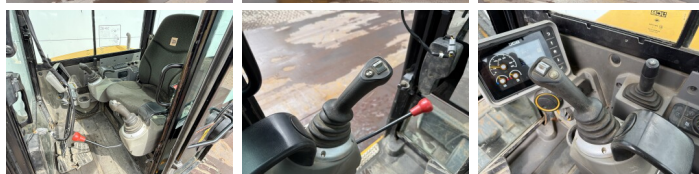

JCB

JCB 48Z-1

€ 22.750excl.

Annee de construction **2018**
Numero de reference **BM006870**
Heures **2.703**

Algemeen

Type **48Z-1**
Emplacement **Veldhoven, Netherlands**
Certificaat **CE**

Description

Available at Boss Machinery! This JCB 48Z-1 Excavators from 2018 has an engine power of 36 kW and counts 2703 operational hours. The total weight of this JCB 48Z-1 is 4792 kg and the dimensions are 5.35 x 1.97 x 2.53. Furthermore, this 48Z-1 is equipped with Radio, Attache rapide pour godet, Fonction hydraulique supplémentaire, Fonction de marteau. The JCB Excavators also has a CE marking. Do you want more information or do you want to try the JCB 48Z-1 at our yard? Please let us know.

Opties

Radio
Attache rapide pour godet

BOSS

MACHINERY

Fonction hydraulique
supplémentaire
Fonction de marteau