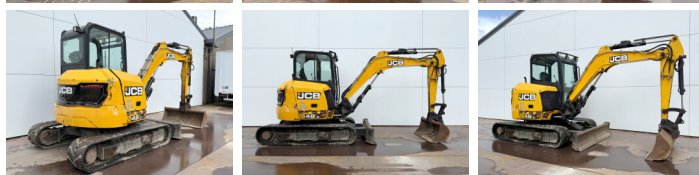

JCB

JCB 48Z-1

€ 22.750excl.

Annee de construction **2018**
Numero de reference **BM006870**
Heures **2.703**

Algemeen

Type **48Z-1**
Emplacement **Veldhoven, Netherlands**
Certificaat **CE**

Description

Available at Boss Machinery! This JCB 48Z-1 Excavators from 2018 has an engine power of 36 kW and counts 2703 operational hours. The total weight of this JCB 48Z-1 is 4792 kg and the dimensions are 5.35 x 1.97 x 2.53. Furthermore, this 48Z-1 is equipped with Radio, Attache rapide pour godet, Fonction hydraulique supplémentaire, Fonction de marteau. The JCB Excavators also has a CE marking. Do you want more information or do you want to try the JCB 48Z-1 at our yard? Please let us know.

Maten / Gewichten

Poids **4792**
Dimensions L*L*H **5.35 x 1.97 x 2.53**

Motor informatie

Moteur marque **Perkins**
Moteur type **404D-22**
Cylindres **4**
Puissance dans kW **36**

Banden / Rupsen

Plate % **80**
Sprocket % **80**
Chain % **70**
Largeur de la plaque **42 cm**

Opties

Radio
Attache rapide pour godet

BOSS

MACHINERY