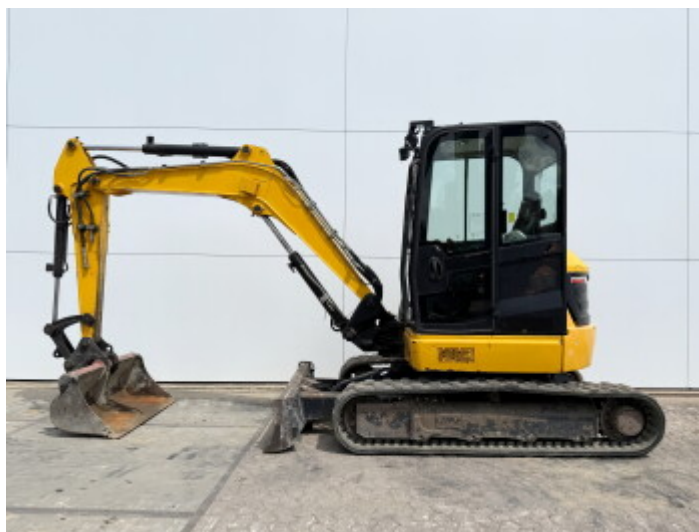

JCB

JCB 48Z-1

€ 22.750excl.

Annee de construction **2018**
Numero de reference **BM006867**
Heures **2.384**

Algemeen

Type 48Z-1
Emplacement Veldhoven, Netherlands
Certificaat CE

Description

Available at Boss Machinery! This JCB 48Z-1 Excavators from 2018 has an engine power of 36 kW and counts 2384 operational hours. The total weight of this JCB 48Z-1 is 4792 kg and the dimensions are 5.35 x 1.97 x 2.54. Furthermore, this 48Z-1 is equipped with Attache rapide pour godet, Radio, Fonction hydraulique supplémentaire, Fonction de marteau. The JCB Excavators also has a CE marking. Do you want more information or do you want to try the JCB 48Z-1 at our yard? Please let us know.

Maten / Gewichten

Dimensions L*L*H 5.35 x 1.97 x 2.54
Poids 4792

Motor informatie

Moteur marque Perkins
Moteur type 404D-22
Cylindres 4
Puissance dans kW 36

Banden / Rupsen

Plate % 80
Sprocket % 80
Chain % 70
Largeur de la plaque 42 cm

Opties

Attache rapide pour godet
Radio

BOSS

MACHINERY