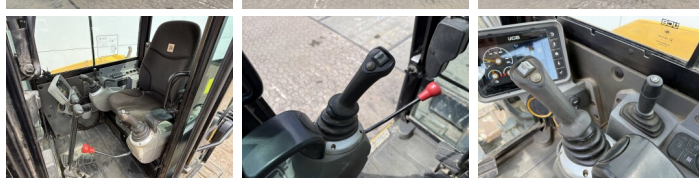

JCB

JCB 48Z-1

€ 22.750excl.

Annee de construction **2018**
Numero de reference **BM006867**
Heures **2.384**

Algemeen

Type 48Z-1
Emplacement Veldhoven, Netherlands
Certificaat CE

Description

Available at Boss Machinery! This JCB 48Z-1 Excavators from 2018 has an engine power of 36 kW and counts 2384 operational hours. The total weight of this JCB 48Z-1 is 4792 kg and the dimensions are 5.35 x 1.97 x 2.54. Furthermore, this 48Z-1 is equipped with Attache rapide pour godet, Radio, Fonction hydraulique supplémentaire, Fonction de marteau. The JCB Excavators also has a CE marking. Do you want more information or do you want to try the JCB 48Z-1 at our yard? Please let us know.

Maten / Gewichten

Dimensions L*L*H 5.35 x 1.97 x 2.54
Poids 4792

Motor informatie

Moteur marque Perkins
Moteur type 404D-22
Cylindres 4
Puissance dans kW 36

Banden / Rupsen

Plate % 80
Sprocket % 80
Chain % 70
Largeur de la plaque 42 cm

Opties

Attache rapide pour godet
Radio

BOSS

MACHINERY