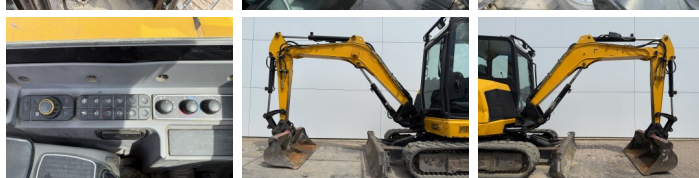

JCB

JCB 48Z-1

€ 22.750excl.

Annee de construction **2018**
Numero de reference **BM006867**
Heures **2.384**

Algemeen

Type 48Z-1
Emplacement Veldhoven, Netherlands
Certificaat CE

Description

Available at Boss Machinery! This JCB 48Z-1 Excavators from 2018 has an engine power of 36 kW and counts 2384 operational hours. The total weight of this JCB 48Z-1 is 4792 kg and the dimensions are 5.35 x 1.97 x 2.54. Furthermore, this 48Z-1 is equipped with Attache rapide pour godet, Radio, Fonction hydraulique supplémentaire, Fonction de marteau. The JCB Excavators also has a CE marking. Do you want more information or do you want to try the JCB 48Z-1 at our yard? Please let us know.

Maten / Gewichten

Dimensions L*L*H 5.35 x 1.97 x 2.54
Poids 4792

Motor informatie

Moteur marque Perkins
Moteur type 404D-22
Cylindres 4
Puissance dans kW 36

Banden / Rupsen

Plate % 80
Sprocket % 80
Chain % 70
Largeur de la plaque 42 cm

Opties

Attache rapide pour godet
Radio

BOSS

MACHINERY