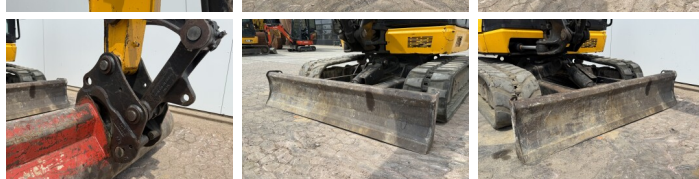

JCB

JCB 48Z-1

€ 22.750excl.

Annee de construction **2018**
Numero de reference **BM006867**
Heures **2.384**

Algemeen

Type 48Z-1
Emplacement Veldhoven, Netherlands
Certificaat CE

Description

Available at Boss Machinery! This JCB 48Z-1 Excavators from 2018 has an engine power of 36 kW and counts 2384 operational hours. The total weight of this JCB 48Z-1 is 4792 kg and the dimensions are 5.35 x 1.97 x 2.54. Furthermore, this 48Z-1 is equipped with Attache rapide pour godet, Radio, Fonction hydraulique supplémentaire, Fonction de marteau. The JCB Excavators also has a CE marking. Do you want more information or do you want to try the JCB 48Z-1 at our yard? Please let us know.

Maten / Gewichten

Dimensions L*L*H 5.35 x 1.97 x 2.54
Poids 4792

Motor informatie

Moteur marque Perkins
Moteur type 404D-22
Cylindres 4
Puissance dans kW 36

Banden / Rupsen

Plate % 80
Sprocket % 80
Chain % 70
Largeur de la plaque 42 cm

Opties

Attache rapide pour godet
Radio

BOSS

MACHINERY