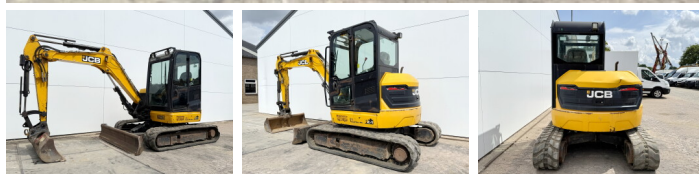

JCB

JCB 48Z-1

€ 22.750excl.

Annee de construction **2018**
Numero de reference **BM006868**
Heures **1.907**

Algemeen

Type 48Z-1
Emplacement Veldhoven, Netherlands
Certificaat CE

Description

Available at Boss Machinery! This JCB 48Z-1 Excavators from 2018 has an engine power of 36 kW and counts 1907 operational hours. The total weight of this JCB 48Z-1 is 4792 kg and the dimensions are 5.31 x 1.97 x 2.54. Furthermore, this 48Z-1 is equipped with Attache rapide pour godet, Radio, Fonction hydraulique supplémentaire, Fonction de marteau. The JCB Excavators also has a CE marking. Do you want more information or do you want to try the JCB 48Z-1 at our yard? Please let us know.

Maten / Gewichten

Dimensions L*L*H 5.31 x 1.97 x 2.54
Poids 4792

Motor informatie

Moteur marque Perkins
Moteur type 404D-22
Cylindres 4
Puissance dans kW 36

Banden / Rupsen

Plate % 80
Sprocket % 80
Chain % 70
Largeur de la plaque 42 cm

Opties

Attache rapide pour godet
Radio

BOSS

MACHINERY