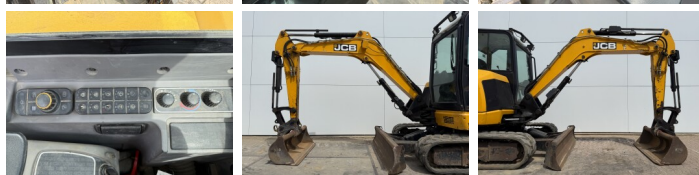

JCB

JCB 48Z-1

€ 22.750excl.

Annee de construction **2018**
Numero de reference **BM006868**
Heures **1.907**

Algemeen

Type 48Z-1
Emplacement Veldhoven, Netherlands
Certificaat CE

Description

Available at Boss Machinery! This JCB 48Z-1 Excavators from 2018 has an engine power of 36 kW and counts 1907 operational hours. The total weight of this JCB 48Z-1 is 4792 kg and the dimensions are 5.31 x 1.97 x 2.54. Furthermore, this 48Z-1 is equipped with Attache rapide pour godet, Radio, Fonction hydraulique supplémentaire, Fonction de marteau. The JCB Excavators also has a CE marking. Do you want more information or do you want to try the JCB 48Z-1 at our yard? Please let us know.

Maten / Gewichten

Dimensions L*L*H 5.31 x 1.97 x 2.54
Poids 4792

Motor informatie

Moteur marque Perkins
Moteur type 404D-22
Cylindres 4
Puissance dans kW 36

Banden / Rupsen

Plate % 80
Sprocket % 80
Chain % 70
Largeur de la plaque 42 cm

Opties

Attache rapide pour godet
Radio

BOSS

MACHINERY