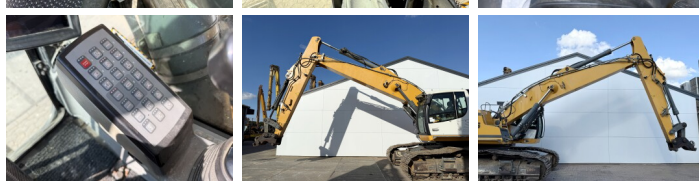

Liebherr

Liebherr R946 SHD - 11 Meter Long Reach

€ 56.000excl.

Annee de construction **2014**
Numero de reference **BM006806**
Heures **12.683**

Algemeen

Type R946 SHD - 11 Meter Long Reach
Emplacement Veldhoven, Netherlands
Dutch vehicle
Certificaat CE + EPA

Description Available at Boss Machinery! This Liebherr R946 SHD - 11 Meter Long Reach Excavators from 2014 has an engine power of 200 kW and counts 12683 operational hours. Always worked in The Netherlands. The total weight of this Liebherr R946 SHD - 11 Meter Long Reach is 44700 kg and the dimensions are 11.80 x 3.88 x 3.47. Furthermore, this R946 SHD - 11 Meter Long Reach is equipped with Bluetooth, Attache rapide pour godet, AdBlue, Heated Seat, Camera, Radio, climatiseur, Fonction hydraulique supplémentaire, Fonction de marteau, Graissage centralisé. The Liebherr Excavators also has a CE + EPA marking. Do you want more information or do you want to try the Liebherr R946 SHD - 11 Meter Long Reach at our yard? Please let us know.

Maten / Gewichten

Dimensions L*L*H 11.80 x 3.88 x 3.47
Poids 44700

Motor informatie

Moteur marque Liebherr
Moteur type D936 A7
Cylindres 6
Turbo

BOSS
MACHINERY

Puissance dans kW 200

Banden / Rupsen

Chain % 60
Sprocket % 50
Plate % 70
Largeur de la plaque 90 cm

Opties

Bluetooth

Attache rapide pour godet

AdBlue

Heated Seat

Camera

Radio

climatiseur