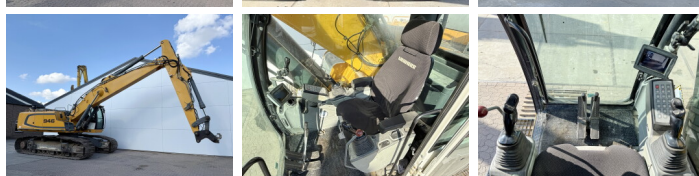

Liebherr

Liebherr R946 SHD - 11 Meter Long Reach

€ 56.000excl.

Annee de construction **2014**
Numero de reference **BM006806**
Heures **12.683**

Algemeen

Type R946 SHD - 11 Meter Long Reach
Emplacement Veldhoven, Netherlands
Dutch vehicle
Certificaat CE + EPA

Description Available at Boss Machinery! This Liebherr R946 SHD - 11 Meter Long Reach Excavators from 2014 has an engine power of 200 kW and counts 12683 operational hours. Always worked in The Netherlands. The total weight of this Liebherr R946 SHD - 11 Meter Long Reach is 44700 kg and the dimensions are 11.80 x 3.88 x 3.47. Furthermore, this R946 SHD - 11 Meter Long Reach is equipped with Bluetooth, Attache rapide pour godet, AdBlue, Heated Seat, Camera, Radio, climatiseur, Fonction hydraulique supplémentaire, Fonction de marteau, Graissage centralisé. The Liebherr Excavators also has a CE + EPA marking. Do you want more information or do you want to try the Liebherr R946 SHD - 11 Meter Long Reach at our yard? Please let us know.

Maten / Gewichten

Dimensions L*L*H 11.80 x 3.88 x 3.47
Poids 44700

Motor informatie

Moteur marque Liebherr
Moteur type D936 A7
Cylindres 6
Turbo

BOSS
MACHINERY

Puissance dans kW 200

Banden / Rupsen

Chain % 60
Sprocket % 50
Plate % 70
Largeur de la plaque 90 cm