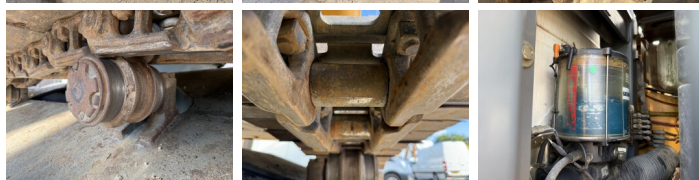

Liebherr

Liebherr R946 SHD - 11 Meter Long Reach

€ 56.000excl.

Annee de construction **2014**
Numero de reference **BM006806**
Heures **12.683**

Algemeen

Type R946 SHD - 11 Meter Long Reach
Emplacement Veldhoven, Netherlands
Dutch vehicle
Certificaat CE + EPA

Description Available at Boss Machinery! This Liebherr R946 SHD - 11 Meter Long Reach Excavators from 2014 has an engine power of 200 kW and counts 12683 operational hours. Always worked in The Netherlands. The total weight of this Liebherr R946 SHD - 11 Meter Long Reach is 44700 kg and the dimensions are 11.80 x 3.88 x 3.47. Furthermore, this R946 SHD - 11 Meter Long Reach is equipped with Bluetooth, Attache rapide pour godet, AdBlue, Heated Seat, Camera, Radio, climatiseur, Fonction hydraulique supplémentaire, Fonction de marteau, Graissage centralisé. The Liebherr Excavators also has a CE + EPA marking. Do you want more information or do you want to try the Liebherr R946 SHD - 11 Meter Long Reach at our yard? Please let us know.

Maten / Gewichten

Dimensions L*L*H 11.80 x 3.88 x 3.47
Poids 44700

Motor informatie

Moteur marque Liebherr
Moteur type D936 A7
Cylindres 6
Turbo

BOSS
MACHINERY