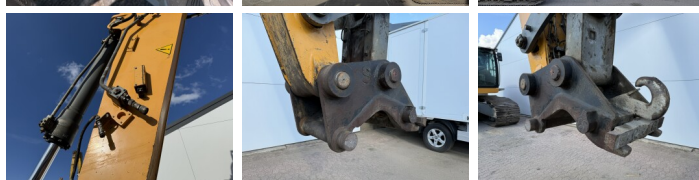

Liebherr

Liebherr R946 SHD - 11 Meter Long Reach

€ 56.000excl.

Annee de construction **2014**
Numero de reference **BM006806**
Heures **12.683**

Algemeen

Type R946 SHD - 11 Meter Long Reach
Emplacement Veldhoven, Netherlands
Dutch vehicle
Certificaat CE + EPA

Description Available at Boss Machinery! This Liebherr R946 SHD - 11 Meter Long Reach Excavators from 2014 has an engine power of 200 kW and counts 12683 operational hours. Always worked in The Netherlands. The total weight of this Liebherr R946 SHD - 11 Meter Long Reach is 44700 kg and the dimensions are 11.80 x 3.88 x 3.47. Furthermore, this R946 SHD - 11 Meter Long Reach is equipped with Bluetooth, Attache rapide pour godet, AdBlue, Heated Seat, Camera, Radio, climatiseur, Fonction hydraulique supplémentaire, Fonction de marteau, Graissage centralisé. The Liebherr Excavators also has a CE + EPA marking. Do you want more information or do you want to try the Liebherr R946 SHD - 11 Meter Long Reach at our yard? Please let us know.

Maten / Gewichten

Dimensions L*L*H 11.80 x 3.88 x 3.47
Poids 44700

Motor informatie

Moteur marque Liebherr
Moteur type D936 A7
Cylindres 6
Turbo

BOSS
MACHINERY

Puissance dans kW 200

Banden / Rupsen

Chain % 60
Sprocket % 50
Plate % 70
Largeur de la plaque 90 cm