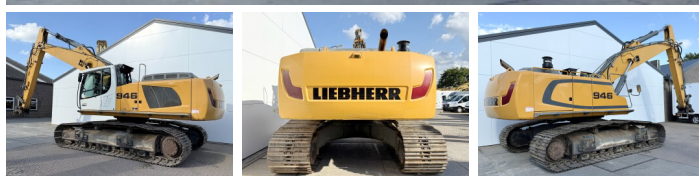

Liebherr

Liebherr R946 SHD - 11 Meter Long Reach

€ 56.000excl.

Annee de construction **2014**
Numero de reference **BM006806**
Heures **12.683**

Algemeen

Type R946 SHD - 11 Meter Long Reach
Emplacement Veldhoven, Netherlands
Dutch vehicle
Certificaat CE + EPA

Description Available at Boss Machinery! This Liebherr R946 SHD - 11 Meter Long Reach Excavators from 2014 has an engine power of 200 kW and counts 12683 operational hours. Always worked in The Netherlands. The total weight of this Liebherr R946 SHD - 11 Meter Long Reach is 44700 kg and the dimensions are 11.80 x 3.88 x 3.47. Furthermore, this R946 SHD - 11 Meter Long Reach is equipped with Bluetooth, Attache rapide pour godet, AdBlue, Heated Seat, Camera, Radio, climatiseur, Fonction hydraulique supplémentaire, Fonction de marteau, Graissage centralisé. The Liebherr Excavators also has a CE + EPA marking. Do you want more information or do you want to try the Liebherr R946 SHD - 11 Meter Long Reach at our yard? Please let us know.

Maten / Gewichten

Dimensions L*L*H 11.80 x 3.88 x 3.47
Poids 44700

Motor informatie

Moteur marque Liebherr
Moteur type D936 A7
Cylindres 6
Turbo

BOSS
MACHINERY

Puissance dans kW 200

Banden / Rupsen

Chain % 60
Sprocket % 50
Plate % 70
Largeur de la plaque 90 cm