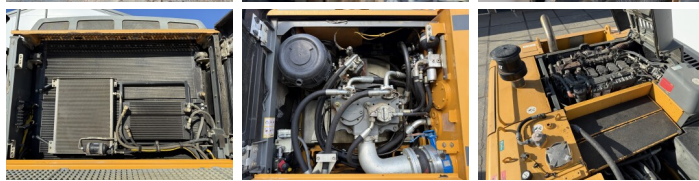

Liebherr

Liebherr R946 SHD - 11 Meter Long Reach

€ 56.000excl.

Annee de construction **2014**
Numero de reference **BM006806**
Heures **12.683**

Algemeen

Type R946 SHD - 11 Meter Long Reach
Emplacement Veldhoven, Netherlands
Dutch vehicle
Certificaat CE + EPA

Description Available at Boss Machinery! This Liebherr R946 SHD - 11 Meter Long Reach Excavators from 2014 has an engine power of 200 kW and counts 12683 operational hours. Always worked in The Netherlands. The total weight of this Liebherr R946 SHD - 11 Meter Long Reach is 44700 kg and the dimensions are 11.80 x 3.88 x 3.47. Furthermore, this R946 SHD - 11 Meter Long Reach is equipped with Bluetooth, Attache rapide pour godet, AdBlue, Heated Seat, Camera, Radio, climatiseur, Fonction hydraulique supplémentaire, Fonction de marteau, Graissage centralisé. The Liebherr Excavators also has a CE + EPA marking. Do you want more information or do you want to try the Liebherr R946 SHD - 11 Meter Long Reach at our yard? Please let us know.

Maten / Gewichten

Dimensions L*L*H 11.80 x 3.88 x 3.47
Poids 44700

Motor informatie

Moteur marque Liebherr
Moteur type D936 A7
Cylindres 6
Turbo

BOSS
MACHINERY

Puissance dans kW 200

Banden / Rupsen

Chain % 60
Sprocket % 50
Plate % 70
Largeur de la plaque 90 cm