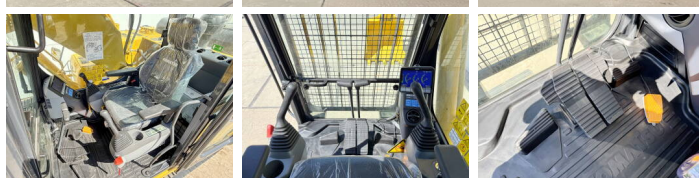

Description Available at Boss Machinery! This Komatsu PC210-10M0 Excavators from 2026 has an engine power of 123 kW and counts 8 operational hours. The total weight of this Komatsu PC210-10M0 is 22000 kg and the dimensions are 8.60 x 2.81 x 3.14. Furthermore, this PC210-10M0 is equipped with Air Suspension Seat, Radio, Climate Control, climatiseur, Bluetooth, Fonction hydraulique supplémentaire, Fonction de marteau. The Komatsu Excavators also has a NOT FOR SALE IN EU / NO CE MARK marking. Do you want more information or do you want to try the Komatsu PC210-10M0 at our yard? Please let us know.

Opties

Air Suspension Seat
Radio
Climate Control
climatiseur
Bluetooth
Fonction hydraulique
supplémentaire
Fonction de marteau