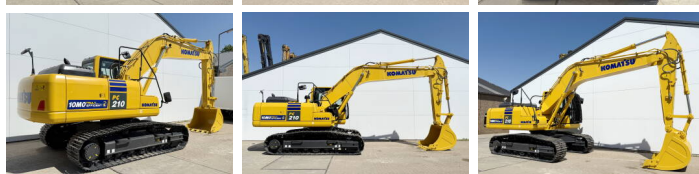

Komatsu

Komatsu PC210-10M0

BOSS
MACHINERY

Annee de construction **2026**
Numero de reference **BM006624**
Heures **8**

Algemeen

Type PC210-10M0
Emplacement Veldhoven, Netherlands
Certificaat NOT FOR SALE IN EU / NO CE MARK

Description Available at Boss Machinery! This Komatsu PC210-10M0 Excavators from 2026 has an engine power of 123 kW and counts 8 operational hours. The total weight of this Komatsu PC210-10M0 is 22000 kg and the dimensions are 8.60 x 2.81 x 3.14. Furthermore, this PC210-10M0 is equipped with Air Suspension Seat, Radio, Climate Control, climatiseur, Bluetooth, Fonction hydraulique supplémentaire, Fonction de marteau. The Komatsu Excavators also has a NOT FOR SALE IN EU / NO CE MARK marking. Do you want more information or do you want to try the Komatsu PC210-10M0 at our yard? Please let us know.

Maten / Gewichten

Poids 22000
Dimensions L*L*H 8.60 x 2.81 x 3.14

Motor informatie

Moteur marque Komatsu
Moteur type SAA6D107E-1
Turbo
Puissance dans kW 123

Banden / Rupsen

Plate % 100
Sprocket % 100
Chain % 100
Largeur de la plaque 60 cm

Opties