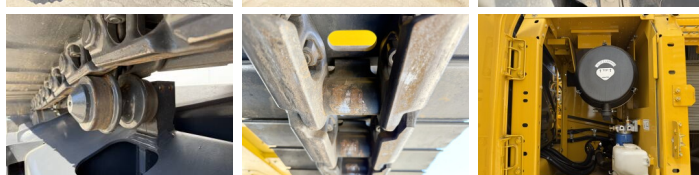

Komatsu

Komatsu PC210-10M0

BOSS
MACHINERY

Annee de construction **2026**
Numero de reference **BM006624**
Heures **8**

Algemeen

Type PC210-10M0
Emplacement Veldhoven, Netherlands
Certificaat NOT FOR SALE IN EU / NO CE MARK

Description Available at Boss Machinery! This Komatsu PC210-10M0 Excavators from 2026 has an engine power of 123 kW and counts 8 operational hours. The total weight of this Komatsu PC210-10M0 is 22000 kg and the dimensions are 8.60 x 2.81 x 3.14. Furthermore, this PC210-10M0 is equipped with Air Suspension Seat, Radio, Climate Control, climatiseur, Bluetooth, Fonction hydraulique supplémentaire, Fonction de marteau. The Komatsu Excavators also has a NOT FOR SALE IN EU / NO CE MARK marking. Do you want more information or do you want to try the Komatsu PC210-10M0 at our yard? Please let us know.

Maten / Gewichten

Poids 22000
Dimensions L*L*H 8.60 x 2.81 x 3.14

Motor informatie

Moteur marque Komatsu
Moteur type SAA6D107E-1
Turbo
Puissance dans kW 123

Banden / Rupsen

Plate % 100
Sprocket % 100
Chain % 100
Largeur de la plaque 60 cm

Opties