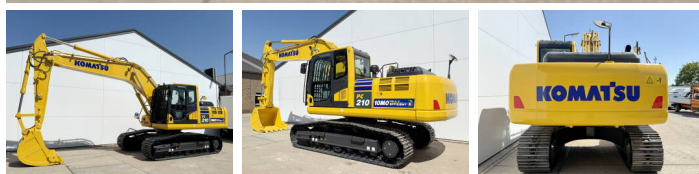

Komatsu

Komatsu PC210-10M0

BOSS
MACHINERY

Annee de construction **2026**
Numero de reference **BM006624**
Heures **8**

Algemeen

Type PC210-10M0
Emplacement Veldhoven, Netherlands
Certificaat NOT FOR SALE IN EU / NO CE MARK

Description Available at Boss Machinery! This Komatsu PC210-10M0 Excavators from 2026 has an engine power of 123 kW and counts 8 operational hours. The total weight of this Komatsu PC210-10M0 is 22000 kg and the dimensions are 8.60 x 2.81 x 3.14. Furthermore, this PC210-10M0 is equipped with Air Suspension Seat, Radio, Climate Control, climatiseur, Bluetooth, Fonction hydraulique supplémentaire, Fonction de marteau. The Komatsu Excavators also has a NOT FOR SALE IN EU / NO CE MARK marking. Do you want more information or do you want to try the Komatsu PC210-10M0 at our yard? Please let us know.

Maten / Gewichten

Poids 22000
Dimensions L*L*H 8.60 x 2.81 x 3.14

Motor informatie

Moteur marque Komatsu
Moteur type SAA6D107E-1
Turbo
Puissance dans kW 123

Banden / Rupsen

Plate % 100
Sprocket % 100
Chain % 100
Largeur de la plaque 60 cm

Opties