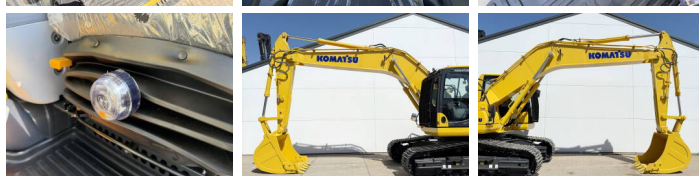

Komatsu

Komatsu PC210-10M0

BOSS
MACHINERY

Annee de construction **2026**
Numero de reference **BM006624**
Heures **8**

Algemeen

Type PC210-10M0
Emplacement Veldhoven, Netherlands
Certificaat NOT FOR SALE IN EU / NO CE MARK

Description Available at Boss Machinery! This Komatsu PC210-10M0 Excavators from 2026 has an engine power of 123 kW and counts 8 operational hours. The total weight of this Komatsu PC210-10M0 is 22000 kg and the dimensions are 8.60 x 2.81 x 3.14. Furthermore, this PC210-10M0 is equipped with Air Suspension Seat, Radio, Climate Control, climatiseur, Bluetooth, Fonction hydraulique supplémentaire, Fonction de marteau. The Komatsu Excavators also has a NOT FOR SALE IN EU / NO CE MARK marking. Do you want more information or do you want to try the Komatsu PC210-10M0 at our yard? Please let us know.

Maten / Gewichten

Poids 22000
Dimensions L*L*H 8.60 x 2.81 x 3.14

Motor informatie

Moteur marque Komatsu
Moteur type SAA6D107E-1
Turbo
Puissance dans kW 123

Banden / Rupsen

Plate % 100
Sprocket % 100
Chain % 100
Largeur de la plaque 60 cm

Opties