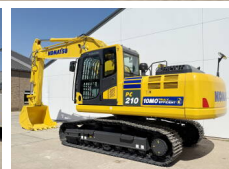

Komatsu

Komatsu PC210-10M0

BOSS
MACHINERY

Annee de construction **2026**
Numero de reference **BM006624**
Heures **8**

Algemeen

Type PC210-10M0
Emplacement Veldhoven, Netherlands
Certificaat NOT FOR SALE IN EU / NO CE MARK

Description Available at Boss Machinery! This Komatsu PC210-10M0 Excavators from 2026 has an engine power of 123 kW and counts 8 operational hours. The total weight of this Komatsu PC210-10M0 is 22000 kg and the dimensions are 8.60 x 2.81 x 3.14. Furthermore, this PC210-10M0 is equipped with Climate Control, climatiseur, Bluetooth, Air Suspension Seat, Radio, Fonction hydraulique supplémentaire, Fonction de marteau. The Komatsu Excavators also has a NOT FOR SALE IN EU / NO CE MARK marking. Do you want more information or do you want to try the Komatsu PC210-10M0 at our yard? Please let us know.

Maten / Gewichten

Dimensions L*L*H 8.60 x 2.81 x 3.14
Poids 22000

Motor informatie

Moteur marque Komatsu
Moteur type SAA6D107E-1
Turbo
Puissance dans kW 123

Banden / Rupsen

Plate % 100
Sprocket % 100
Chain % 100
Largeur de la plaque 60 cm

Opties