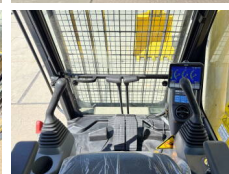

Komatsu

Komatsu PC210-10M0

BOSS
MACHINERY

Annee de construction **2026**
Numero de reference **BM006624**
Heures **8**

Algemeen

Type PC210-10M0
Emplacement Veldhoven, Netherlands
Certificaat NOT FOR SALE IN EU / NO CE MARK

Description Available at Boss Machinery! This Komatsu PC210-10M0 Excavators from 2026 has an engine power of 123 kW and counts 8 operational hours. The total weight of this Komatsu PC210-10M0 is 22000 kg and the dimensions are 8.60 x 2.81 x 3.14. Furthermore, this PC210-10M0 is equipped with Climate Control, climatiseur, Bluetooth, Air Suspension Seat, Radio, Fonction hydraulique supplémentaire, Fonction de marteau. The Komatsu Excavators also has a NOT FOR SALE IN EU / NO CE MARK marking. Do you want more information or do you want to try the Komatsu PC210-10M0 at our yard? Please let us know.

Maten / Gewichten

Dimensions L*L*H 8.60 x 2.81 x 3.14
Poids 22000

Motor informatie

Moteur marque Komatsu
Moteur type SAA6D107E-1
Turbo
Puissance dans kW 123

Banden / Rupsen

Plate % 100
Sprocket % 100
Chain % 100
Largeur de la plaque 60 cm

Opties