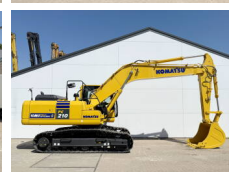

Komatsu

Komatsu PC210-10M0

BOSS
MACHINERY

Annee de construction **2026**
Numero de reference **BM006624**
Heures **8**

Algemeen

Type PC210-10M0
Emplacement Veldhoven, Netherlands
Certificaat NOT FOR SALE IN EU / NO CE MARK

Description Available at Boss Machinery! This Komatsu PC210-10M0 Excavators from 2026 has an engine power of 123 kW and counts 8 operational hours. The total weight of this Komatsu PC210-10M0 is 22000 kg and the dimensions are 8.60 x 2.81 x 3.14. Furthermore, this PC210-10M0 is equipped with Climate Control, climatiseur, Bluetooth, Air Suspension Seat, Radio, Fonction hydraulique supplémentaire, Fonction de marteau. The Komatsu Excavators also has a NOT FOR SALE IN EU / NO CE MARK marking. Do you want more information or do you want to try the Komatsu PC210-10M0 at our yard? Please let us know.

Maten / Gewichten

Dimensions L*L*H 8.60 x 2.81 x 3.14
Poids 22000

Motor informatie

Moteur marque Komatsu
Moteur type SAA6D107E-1
Turbo
Puissance dans kW 123

Banden / Rupsen

Plate % 100
Sprocket % 100
Chain % 100
Largeur de la plaque 60 cm

Opties