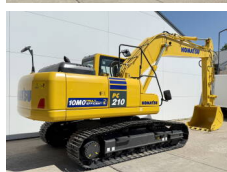

Komatsu

Komatsu PC210-10M0

BOSS
MACHINERY

Annee de construction **2026**
Numero de reference **BM006624**
Heures **8**

Algemeen

Type PC210-10M0
Emplacement Veldhoven, Netherlands
Certificaat NOT FOR SALE IN EU / NO CE MARK

Description Available at Boss Machinery! This Komatsu PC210-10M0 Excavators from 2026 has an engine power of 123 kW and counts 8 operational hours. The total weight of this Komatsu PC210-10M0 is 22000 kg and the dimensions are 8.60 x 2.81 x 3.14. Furthermore, this PC210-10M0 is equipped with Climate Control, climatiseur, Bluetooth, Air Suspension Seat, Radio, Fonction hydraulique supplémentaire, Fonction de marteau. The Komatsu Excavators also has a NOT FOR SALE IN EU / NO CE MARK marking. Do you want more information or do you want to try the Komatsu PC210-10M0 at our yard? Please let us know.

Maten / Gewichten

Dimensions L*L*H 8.60 x 2.81 x 3.14
Poids 22000

Motor informatie

Moteur marque Komatsu
Moteur type SAA6D107E-1
Turbo
Puissance dans kW 123

Banden / Rupsen

Plate % 100
Sprocket % 100
Chain % 100
Largeur de la plaque 60 cm

Opties