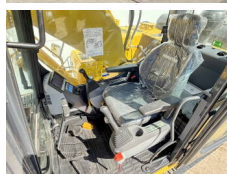

Komatsu

Komatsu PC210-10M0

BOSS
MACHINERY

Annee de construction **2026**
Numero de reference **BM006624**
Heures **8**

Algemeen

Type PC210-10M0
Emplacement Veldhoven, Netherlands
Certificaat NOT FOR SALE IN EU / NO CE MARK

Description Available at Boss Machinery! This Komatsu PC210-10M0 Excavators from 2026 has an engine power of 123 kW and counts 8 operational hours. The total weight of this Komatsu PC210-10M0 is 22000 kg and the dimensions are 8.60 x 2.81 x 3.14. Furthermore, this PC210-10M0 is equipped with Climate Control, climatiseur, Bluetooth, Air Suspension Seat, Radio, Fonction hydraulique supplémentaire, Fonction de marteau. The Komatsu Excavators also has a NOT FOR SALE IN EU / NO CE MARK marking. Do you want more information or do you want to try the Komatsu PC210-10M0 at our yard? Please let us know.

Maten / Gewichten

Dimensions L*L*H 8.60 x 2.81 x 3.14
Poids 22000

Motor informatie

Moteur marque Komatsu
Moteur type SAA6D107E-1
Turbo
Puissance dans kW 123

Banden / Rupsen

Plate % 100
Sprocket % 100
Chain % 100
Largeur de la plaque 60 cm

Opties