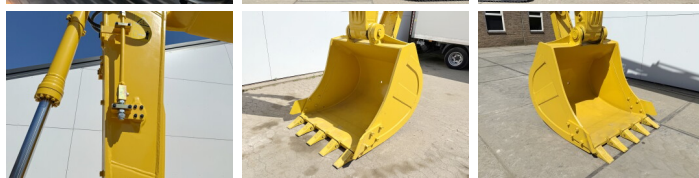

Komatsu

Komatsu PC210-10M0

BOSS
MACHINERY

Annee de construction **2026**
Numero de reference **BM006624**
Heures **8**

Algemeen

Type PC210-10M0
Emplacement Veldhoven, Netherlands
Certificaat NOT FOR SALE IN EU / NO CE MARK

Description Available at Boss Machinery! This Komatsu PC210-10M0 Excavators from 2026 has an engine power of 123 kW and counts 8 operational hours. The total weight of this Komatsu PC210-10M0 is 22000 kg and the dimensions are 8.60 x 2.81 x 3.14. Furthermore, this PC210-10M0 is equipped with Air Suspension Seat, Radio, Climate Control, climatiseur, Bluetooth, Fonction hydraulique supplémentaire, Fonction de marteau. The Komatsu Excavators also has a NOT FOR SALE IN EU / NO CE MARK marking. Do you want more information or do you want to try the Komatsu PC210-10M0 at our yard? Please let us know.

Maten / Gewichten

Poids 22000
Dimensions L*L*H 8.60 x 2.81 x 3.14

Motor informatie

Moteur marque Komatsu
Moteur type SAA6D107E-1
Turbo
Puissance dans kW 123

Banden / Rupsen

Chain % 100
Plate % 100
Sprocket % 100
Largeur de la plaque 60 cm

Opties