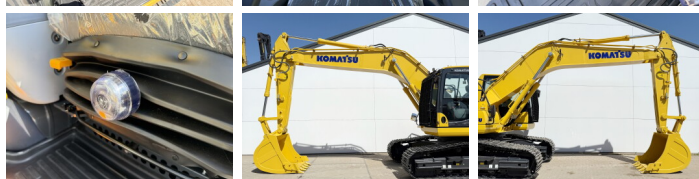

Komatsu

Komatsu PC210-10M0

BOSS
MACHINERY

Annee de construction **2026**
Numero de reference **BM006624**
Heures **8**

Algemeen

Type PC210-10M0
Emplacement Veldhoven, Netherlands
Certificaat NOT FOR SALE IN EU / NO CE MARK

Description Available at Boss Machinery! This Komatsu PC210-10M0 Excavators from 2026 has an engine power of 123 kW and counts 8 operational hours. The total weight of this Komatsu PC210-10M0 is 22000 kg and the dimensions are 8.60 x 2.81 x 3.14. Furthermore, this PC210-10M0 is equipped with Air Suspension Seat, Radio, Climate Control, climatiseur, Bluetooth, Fonction hydraulique supplémentaire, Fonction de marteau. The Komatsu Excavators also has a NOT FOR SALE IN EU / NO CE MARK marking. Do you want more information or do you want to try the Komatsu PC210-10M0 at our yard? Please let us know.

Maten / Gewichten

Poids 22000
Dimensions L*L*H 8.60 x 2.81 x 3.14

Motor informatie

Moteur marque Komatsu
Moteur type SAA6D107E-1
Turbo
Puissance dans kW 123

Banden / Rupsen

Chain % 100
Plate % 100
Sprocket % 100
Largeur de la plaque 60 cm

Opties