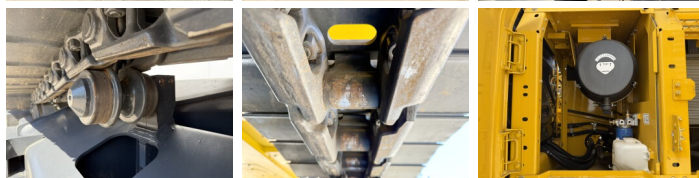

Komatsu

Komatsu PC210-10M0

BOSS
MACHINERY

Annee de construction **2026**
Numero de reference **BM006624**
Heures **8**

Algemeen

Type PC210-10M0
Emplacement Veldhoven, Netherlands
Certificaat NOT FOR SALE IN EU / NO CE MARK

Description Available at Boss Machinery! This Komatsu PC210-10M0 Excavators from 2026 has an engine power of 123 kW and counts 8 operational hours. The total weight of this Komatsu PC210-10M0 is 22000 kg and the dimensions are 8.60 x 2.81 x 3.14. Furthermore, this PC210-10M0 is equipped with Air Suspension Seat, Radio, Climate Control, climatiseur, Bluetooth, Fonction hydraulique supplémentaire, Fonction de marteau. The Komatsu Excavators also has a NOT FOR SALE IN EU / NO CE MARK marking. Do you want more information or do you want to try the Komatsu PC210-10M0 at our yard? Please let us know.

Maten / Gewichten

Poids 22000
Dimensions L*L*H 8.60 x 2.81 x 3.14

Motor informatie

Moteur marque Komatsu
Moteur type SAA6D107E-1
Turbo
Puissance dans kW 123

Banden / Rupsen

Chain % 100
Plate % 100
Sprocket % 100
Largeur de la plaque 60 cm

Opties