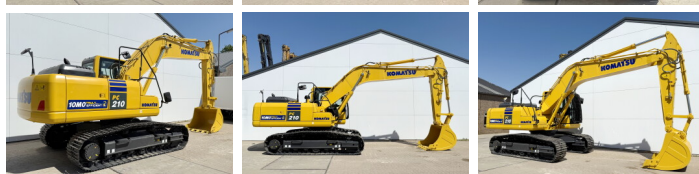

Komatsu

Komatsu PC210-10M0

BOSS
MACHINERY

Annee de construction **2026**
Numero de reference **BM006624**
Heures **8**

Algemeen

Type PC210-10M0
Emplacement Veldhoven, Netherlands
Certificaat NOT FOR SALE IN EU / NO CE MARK

Description Available at Boss Machinery! This Komatsu PC210-10M0 Excavators from 2026 has an engine power of 123 kW and counts 8 operational hours. The total weight of this Komatsu PC210-10M0 is 22000 kg and the dimensions are 8.60 x 2.81 x 3.14. Furthermore, this PC210-10M0 is equipped with Air Suspension Seat, Radio, Climate Control, climatiseur, Bluetooth, Fonction hydraulique supplémentaire, Fonction de marteau. The Komatsu Excavators also has a NOT FOR SALE IN EU / NO CE MARK marking. Do you want more information or do you want to try the Komatsu PC210-10M0 at our yard? Please let us know.

Maten / Gewichten

Poids 22000
Dimensions L*L*H 8.60 x 2.81 x 3.14

Motor informatie

Moteur marque Komatsu
Moteur type SAA6D107E-1
Turbo
Puissance dans kW 123

Banden / Rupsen

Chain % 100
Plate % 100
Sprocket % 100
Largeur de la plaque 60 cm

Opties