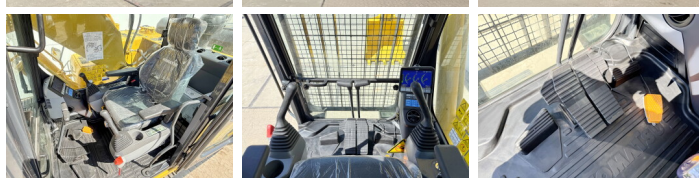

Description Available at Boss Machinery! This Komatsu PC210-10M0 Excavators from 2026 has an engine power of 123 kW and counts 8 operational hours. The total weight of this Komatsu PC210-10M0 is 22000 kg and the dimensions are 8.60 x 2.81 x 3.14. Furthermore, this PC210-10M0 is equipped with Air Suspension Seat, Radio, Climate Control, climatiseur, Bluetooth, Fonction hydraulique supplémentaire, Fonction de marteau. The Komatsu Excavators also has a NOT FOR SALE IN EU / NO CE MARK marking. Do you want more information or do you want to try the Komatsu PC210-10M0 at our yard? Please let us know.

Opties

Air Suspension Seat
Radio
Climate Control
climatiseur
Bluetooth
Fonction hydraulique
supplémentaire
Fonction de marteau