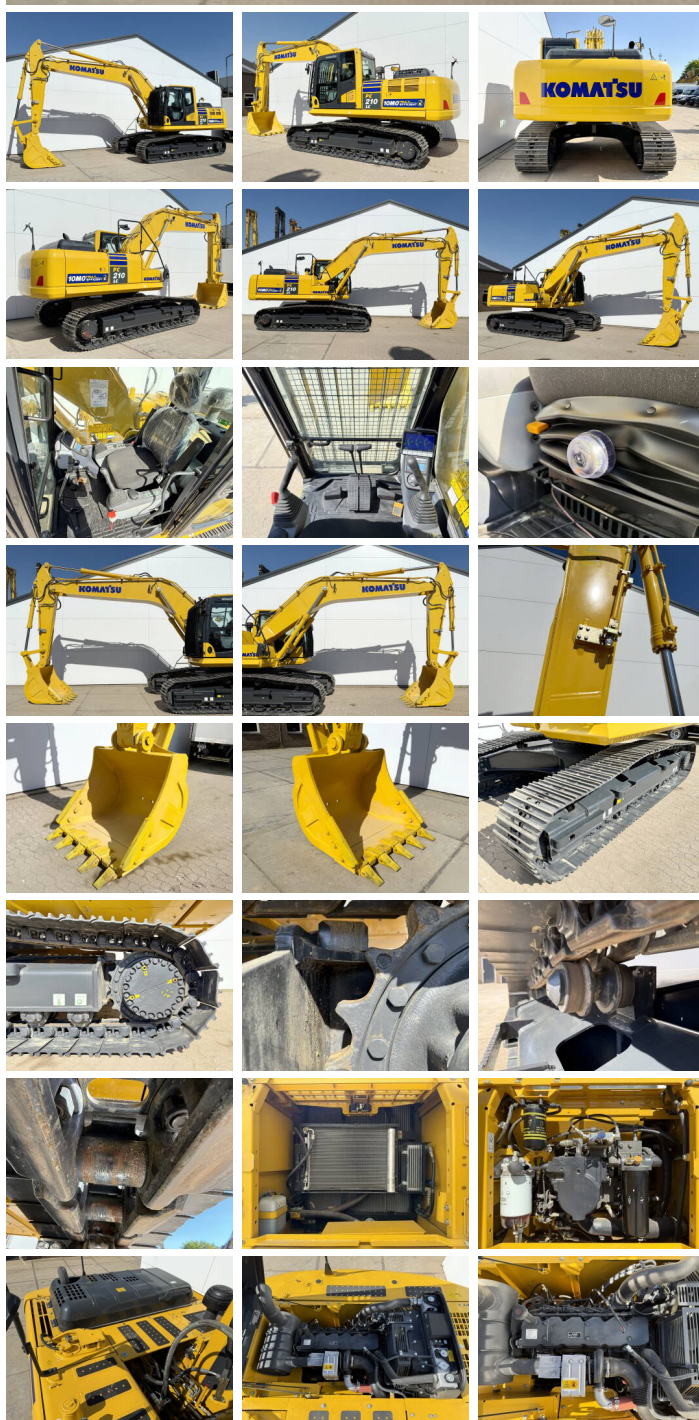

Komatsu

Komatsu PC210LC-10M0

BOSS
MACHINERY

Annee de construction **2026**
Numero de reference **BM006598**
Heures **6**

Algemeen

Type PC210LC-10M0
Emplacement Veldhoven, Netherlands
Certificaat NOT FOR SALE IN EU / NO CE MARK

Description Available at Boss Machinery! This Komatsu PC210LC-10M0 Excavators from 2026 has an engine power of 123 kW and counts 6 operational hours. The total weight of this Komatsu PC210LC-10M0 is 22000 kg and the dimensions are 9.75 x 3.00 x 3.20. Furthermore, this PC210LC-10M0 is equipped with Air Suspension Seat, Radio, Climate Control, climatiseur, Bluetooth, Fonction hydraulique supplémentaire, Fonction de marteau. The Komatsu Excavators also has a NOT FOR SALE IN EU / NO CE MARK marking. Do you want more information or do you want to try the Komatsu PC210LC-10M0 at our yard? Please let us know.

Maten / Gewichten

Poids 22000
Dimensions L*L*H 9.75 x 3.00 x 3.20

Motor informatie

Moteur marque Komatsu
Moteur type SAA6D107E-1
Turbo
Puissance dans kW 123

Banden / Rupsen

Chain % 100
Plate % 100
Sprocket % 100
Largeur de la plaque 60 cm

Opties