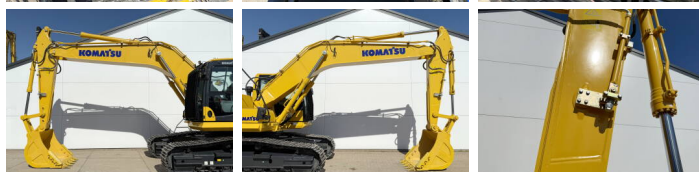

Komatsu

Komatsu PC210LC-10M0

BOSS
MACHINERY

Annee de construction **2026**
Numero de reference **BM006598**
Heures **6**

Algemeen

Type PC210LC-10M0
Emplacement Veldhoven, Netherlands
Certificaat NOT FOR SALE IN EU / NO CE MARK

Description

Available at Boss Machinery! This Komatsu PC210LC-10M0 Excavators from 2026 has an engine power of 123 kW and counts 6 operational hours. The total weight of this Komatsu PC210LC-10M0 is 22000 kg and the dimensions are 9.75 x 3.00 x 3.20. Furthermore, this PC210LC-10M0 is equipped with Bluetooth, Air Suspension Seat, Radio, Climate Control, climatiseur, Fonction hydraulique supplémentaire, Fonction de marteau. The Komatsu Excavators also has a NOT FOR SALE IN EU / NO CE MARK marking. Do you want more information or do you want to try the Komatsu PC210LC-10M0 at our yard? Please let us know.

Maten / Gewichten

Poids 22000
Dimensions L*L*H 9.75 x 3.00 x 3.20

Motor informatie

Moteur marque Komatsu
Moteur type SAA6D107E-1
Turbo
Puissance dans kW 123

Banden / Rupsen

Sprocket % 100
Chain % 100
Plate % 100
Largeur de la plaque 60 cm

Opties