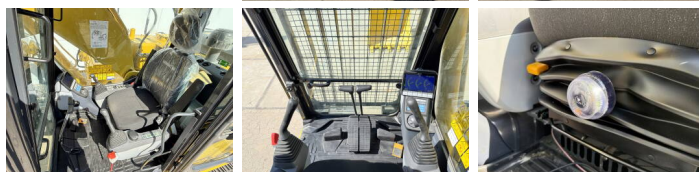

Komatsu

Komatsu PC210LC-10M0

BOSS
MACHINERY

Annee de construction **2026**
Numero de reference **BM006598**
Heures **6**

Algemeen

Type PC210LC-10M0
Emplacement Veldhoven, Netherlands
Certificaat NOT FOR SALE IN EU / NO CE MARK

Description

Available at Boss Machinery! This Komatsu PC210LC-10M0 Excavators from 2026 has an engine power of 123 kW and counts 6 operational hours. The total weight of this Komatsu PC210LC-10M0 is 22000 kg and the dimensions are 9.75 x 3.00 x 3.20. Furthermore, this PC210LC-10M0 is equipped with Bluetooth, Air Suspension Seat, Radio, Climate Control, climatiseur, Fonction hydraulique supplémentaire, Fonction de marteau. The Komatsu Excavators also has a NOT FOR SALE IN EU / NO CE MARK marking. Do you want more information or do you want to try the Komatsu PC210LC-10M0 at our yard? Please let us know.

Maten / Gewichten

Poids 22000
Dimensions L*L*H 9.75 x 3.00 x 3.20

Motor informatie

Moteur marque Komatsu
Moteur type SAA6D107E-1
Turbo
Puissance dans kW 123

Banden / Rupsen

Sprocket % 100
Chain % 100
Plate % 100
Largeur de la plaque 60 cm

Opties