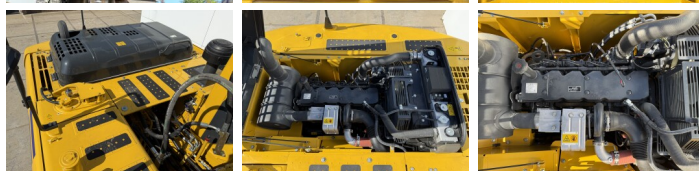

Komatsu

Komatsu PC210LC-10M0

BOSS
MACHINERY

Annee de construction **2026**
Numero de reference **BM006598**
Heures **6**

Algemeen

Type PC210LC-10M0
Emplacement Veldhoven, Netherlands
Certificaat NOT FOR SALE IN EU / NO CE MARK

Description

Available at Boss Machinery! This Komatsu PC210LC-10M0 Excavators from 2026 has an engine power of 123 kW and counts 6 operational hours. The total weight of this Komatsu PC210LC-10M0 is 22000 kg and the dimensions are 9.75 x 3.00 x 3.20. Furthermore, this PC210LC-10M0 is equipped with Bluetooth, Air Suspension Seat, Radio, Climate Control, climatiseur, Fonction hydraulique supplémentaire, Fonction de marteau. The Komatsu Excavators also has a NOT FOR SALE IN EU / NO CE MARK marking. Do you want more information or do you want to try the Komatsu PC210LC-10M0 at our yard? Please let us know.

Maten / Gewichten

Poids 22000
Dimensions L*L*H 9.75 x 3.00 x 3.20

Motor informatie

Moteur marque Komatsu
Moteur type SAA6D107E-1
Turbo
Puissance dans kW 123

Banden / Rupsen

Sprocket % 100
Chain % 100
Plate % 100
Largeur de la plaque 60 cm

Opties