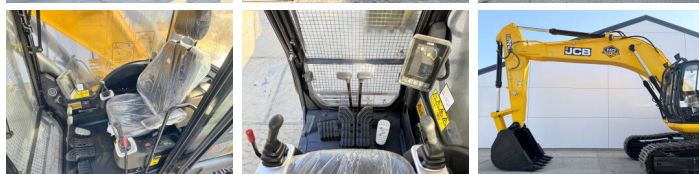

JCB

JCB JS345LC HD

BOSS
MACHINERY

€ 129.500excl.

Annee de construction **2026**
Numero de reference **BM006472**
Heures **8**

Algemeen

Type JS345LC HD
Emplacement Veldhoven, Netherlands
Description Available at Boss Machinery! This JCB JS345LC HD Excavators from 2026 has an engine power of 165 kW and counts 8 operational hours. The total weight of this JCB JS345LC HD is 33024 kg and the dimensions are 10.75 x 3.34 x 3.65. Furthermore, this JS345LC HD is equipped with climatiseur, Climate Control, Fonction hydraulique supplémentaire, Fonction de marteau. Do you want more information or do you want to try the JCB JS345LC HD at our yard? Please let us know.

Maten / Gewichten

Dimensions L*L*H 10.75 x 3.34 x 3.65
Poids 33024

Motor informatie

Moteur marque JCB
Moteur type 672 TA0-165
Cylindres 6
Turbo
Puissance dans kW 165

Banden / Rupsen

Plate % 100
Sprocket % 100
Chain % 100
Largeur de la plaque 60 cm

Opties

climatiseur
Climate Control