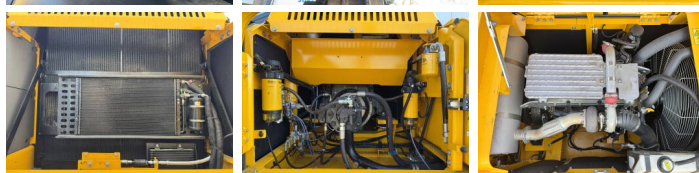

JCB

JCB JS345LC HD

BOSS
MACHINERY

€ 129.500excl.

Annee de construction **2026**
Numero de reference **BM006472**
Heures **8**

Algemeen

Type JS345LC HD
Emplacement Veldhoven, Netherlands
Description Available at Boss Machinery! This JCB JS345LC HD Excavators from 2026 has an engine power of 165 kW and counts 8 operational hours. The total weight of this JCB JS345LC HD is 33024 kg and the dimensions are 10.75 x 3.34 x 3.65. Furthermore, this JS345LC HD is equipped with climatiseur, Climate Control, Fonction hydraulique supplémentaire, Fonction de marteau. Do you want more information or do you want to try the JCB JS345LC HD at our yard? Please let us know.

Maten / Gewichten

Dimensions L*L*H 10.75 x 3.34 x 3.65
Poids 33024

Motor informatie

Moteur marque JCB
Moteur type 672 TA0-165
Cylindres 6
Turbo
Puissance dans kW 165

Banden / Rupsen

Plate % 100
Sprocket % 100
Chain % 100
Largeur de la plaque 60 cm

Opties

climatiseur
Climate Control