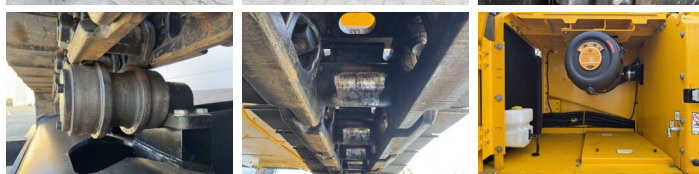

JCB

JCB JS345LC HD

BOSS
MACHINERY

€ 129.500excl.

Annee de construction **2026**
Numero de reference **BM006472**
Heures **8**

Algemeen

Type JS345LC HD
Emplacement Veldhoven, Netherlands
Description Available at Boss Machinery! This JCB JS345LC HD Excavators from 2026 has an engine power of 165 kW and counts 8 operational hours. The total weight of this JCB JS345LC HD is 33024 kg and the dimensions are 10.75 x 3.34 x 3.65. Furthermore, this JS345LC HD is equipped with climatiseur, Climate Control, Fonction hydraulique supplémentaire, Fonction de marteau. Do you want more information or do you want to try the JCB JS345LC HD at our yard? Please let us know.

Maten / Gewichten

Dimensions L*L*H 10.75 x 3.34 x 3.65
Poids 33024

Motor informatie

Moteur marque JCB
Moteur type 672 TA0-165
Cylindres 6
Turbo
Puissance dans kW 165

Banden / Rupsen

Plate % 100
Sprocket % 100
Chain % 100
Largeur de la plaque 60 cm

Opties

climatiseur
Climate Control