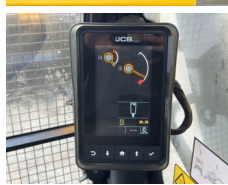

JCB

JCB JS345LC HD

BOSS
MACHINERY

€ 129.500excl.

Annee de construction **2026**
Numero de reference **BM006472**
Heures **8**

Algemeen

Type JS345LC HD
Emplacement Veldhoven, Netherlands
Description Available at Boss Machinery! This JCB JS345LC HD Excavators from 2026 has an engine power of 165 kW and counts 8 operational hours. The total weight of this JCB JS345LC HD is 33024 kg and the dimensions are 10.75 x 3.34 x 3.65. Furthermore, this JS345LC HD is equipped with climatiseur, Climate Control, Fonction hydraulique supplémentaire, Fonction de marteau. Do you want more information or do you want to try the JCB JS345LC HD at our yard? Please let us know.

Maten / Gewichten

Dimensions L*L*H 10.75 x 3.34 x 3.65
Poids 33024

Motor informatie

Moteur marque JCB
Moteur type 672 TA0-165
Cylindres 6
Turbo
Puissance dans kW 165

Banden / Rupsen

Plate % 100
Sprocket % 100
Chain % 100
Largeur de la plaque 60 cm

Opties

climatiseur
Climate Control