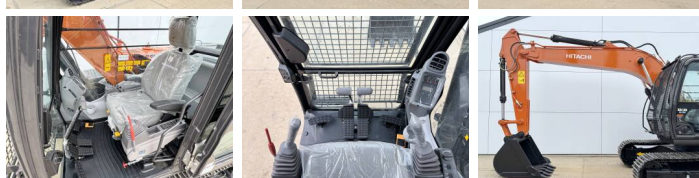

Hitachi

Hitachi ZX140H-GI

BOSS
MACHINERY

€ 57.500excl.

Annee de construction **2026**
Numero de reference **BM006482**
Heures **5**

Algemeen

Type ZX140H-GI
Emplacement Veldhoven, Netherlands
Description Available at Boss Machinery! This Hitachi ZX140H-GI Excavators from 2026 has an engine power of 66 kW and counts 5 operational hours. The total weight of this Hitachi ZX140H-GI is 14680 kg and the dimensions are 6.53 x 2.48 x 2.80. Furthermore, this ZX140H-GI is equipped with Bluetooth, Air Suspension Seat, climatiseur, Radio, Fonction hydraulique supplémentaire, Fonction de marteau. Do you want more information or do you want to try the Hitachi ZX140H-GI at our yard? Please let us know.

Maten / Gewichten

Dimensions L*L*H 6.53 x 2.48 x 2.80
Poids 14680

Motor informatie

Moteur marque Isuzu
Moteur type 4BG1TCG
Cylindres 4
Turbo
Puissance dans kW 66

Banden / Rupsen

Plate % 100
Sprocket % 100
Chain % 100
Largeur de la plaque 50 cm

Opties

Bluetooth