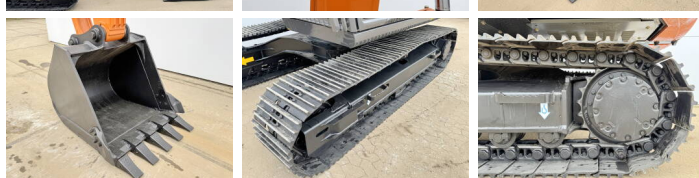

Hitachi

Hitachi ZX140H-GI

BOSS
MACHINERY

€ 57.500excl.

Annee de construction **2026**
Numero de reference **BM006482**
Heures **5**

Algemeen

Type ZX140H-GI
Emplacement Veldhoven, Netherlands
Description Available at Boss Machinery! This Hitachi ZX140H-GI Excavators from 2026 has an engine power of 66 kW and counts 5 operational hours. The total weight of this Hitachi ZX140H-GI is 14680 kg and the dimensions are 6.53 x 2.48 x 2.80. Furthermore, this ZX140H-GI is equipped with Bluetooth, Air Suspension Seat, climatiseur, Radio, Fonction hydraulique supplémentaire, Fonction de marteau. Do you want more information or do you want to try the Hitachi ZX140H-GI at our yard? Please let us know.

Maten / Gewichten

Dimensions L*L*H 6.53 x 2.48 x 2.80
Poids 14680

Motor informatie

Moteur marque Isuzu
Moteur type 4BG1TCG
Cylindres 4
Turbo
Puissance dans kW 66

Banden / Rupsen

Plate % 100
Sprocket % 100
Chain % 100
Largeur de la plaque 50 cm

Opties

Bluetooth