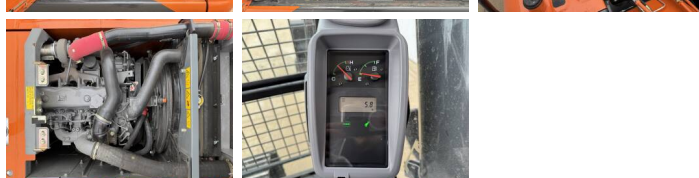

Hitachi

Hitachi ZX140H-GI

BOSS
MACHINERY

€ 57.500excl.

Annee de construction **2026**
Numero de reference **BM006482**
Heures **5**

Algemeen

Type ZX140H-GI
Emplacement Veldhoven, Netherlands
Description Available at Boss Machinery! This Hitachi ZX140H-GI Excavators from 2026 has an engine power of 66 kW and counts 5 operational hours. The total weight of this Hitachi ZX140H-GI is 14680 kg and the dimensions are 6.53 x 2.48 x 2.80. Furthermore, this ZX140H-GI is equipped with Bluetooth, Air Suspension Seat, climatiseur, Radio, Fonction hydraulique supplémentaire, Fonction de marteau. Do you want more information or do you want to try the Hitachi ZX140H-GI at our yard? Please let us know.

Maten / Gewichten

Dimensions L*L*H 6.53 x 2.48 x 2.80
Poids 14680

Motor informatie

Moteur marque Isuzu
Moteur type 4BG1TCG
Cylindres 4
Turbo
Puissance dans kW 66

Banden / Rupsen

Plate % 100
Sprocket % 100
Chain % 100
Largeur de la plaque 50 cm

Opties

Bluetooth