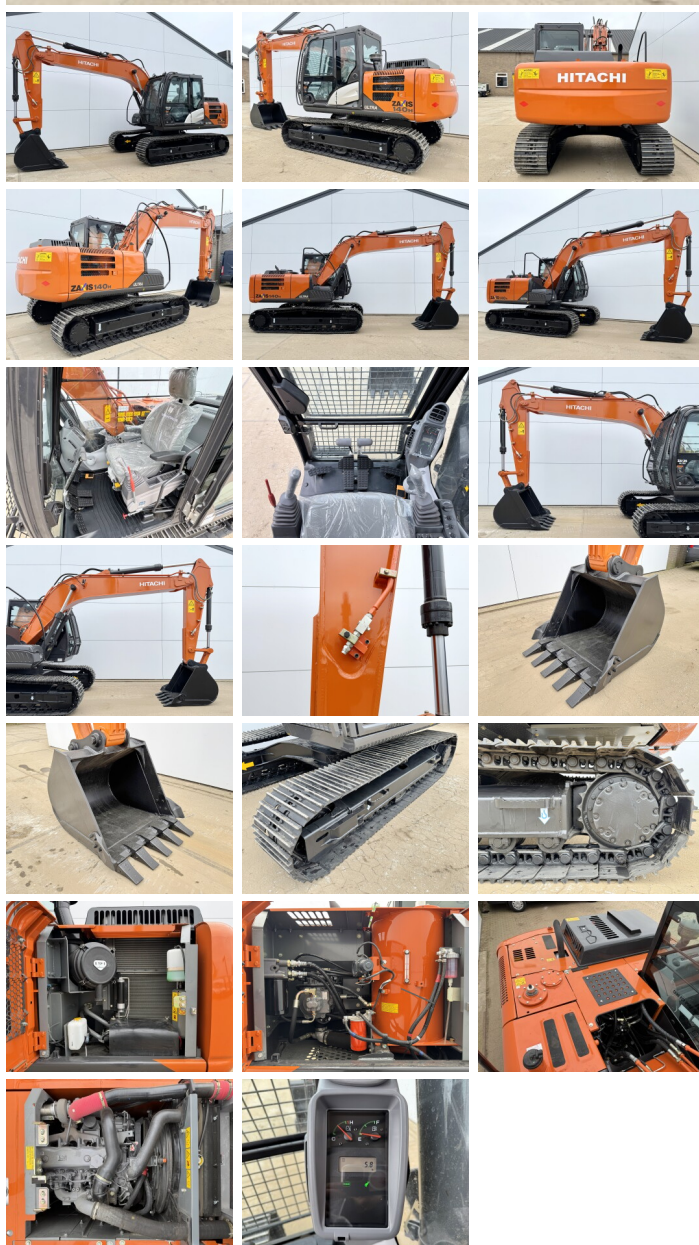

Hitachi

Hitachi ZX140H-GI

BOSS
MACHINERY

€ 57.500excl.

Annee de construction **2026**
Numero de reference **BM006481**
Heures **5**

Algemeen

Type ZX140H-GI
Emplacement Veldhoven, Netherlands
Description Available at Boss Machinery! This Hitachi ZX140H-GI Excavators from 2026 has an engine power of 66 kW and counts 5 operational hours. The total weight of this Hitachi ZX140H-GI is 14680 kg and the dimensions are 6.53 x 2.48 x 2.80. Furthermore, this ZX140H-GI is equipped with Bluetooth, Air Suspension Seat, climatiseur, Radio, Fonction hydraulique supplémentaire, Fonction de marteau. Do you want more information or do you want to try the Hitachi ZX140H-GI at our yard? Please let us know.

Maten / Gewichten

Dimensions L*L*H 6.53 x 2.48 x 2.80
Poids 14680

Motor informatie

Moteur marque Isuzu
Moteur type 4BG1TCG
Cylindres 4
Turbo
Puissance dans kW 66

Banden / Rupsen

Plate % 100
Sprocket % 100
Chain % 100
Largeur de la plaque 50 cm

Opties

Bluetooth