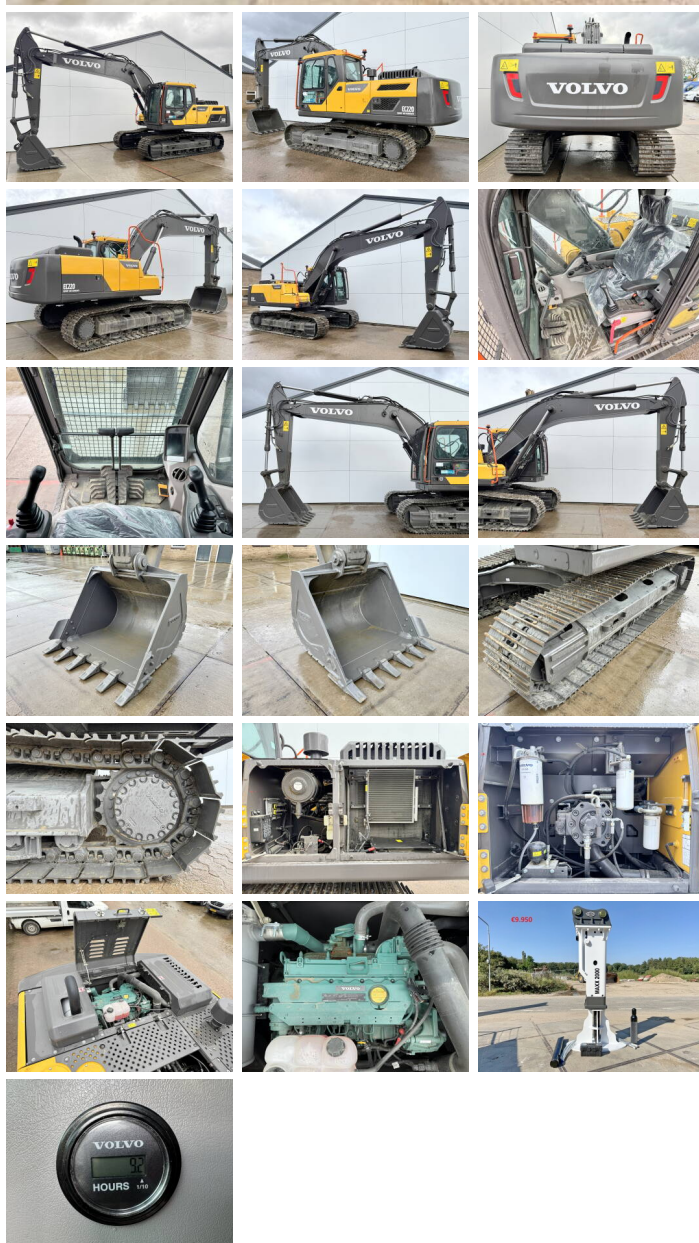

Volvo

Volvo EC220D

€ 84.500excl.

Annee de construction **2026**
Numero de reference **BM006416**
Heures **9**

Algemeen

Type **EC220D**
Emplacement **Veldhoven, Netherlands**
First owner

Description

Available at Boss Machinery! This Volvo EC220D Excavators from 2026 has an engine power of 123 kW and counts 9 operational hours. Bought from the first owner. The total weight of this Volvo EC220D is 22520 kg and the dimensions are 9.70 x 2.81 x 3.20. Furthermore, this EC220D is equipped with Beacon, climatiseur, Backup alarm, Fonction hydraulique supplémentaire, Fonction de marteau. Do you want more information or do you want to try the Volvo EC220D at our yard? Please let us know.

Maten / Gewichten

Dimensions L*L*H **9.70 x 2.81 x 3.20**
Poids **22520**

Motor informatie

Moteur marque **Volvo**
Moteur type **D5E**
Puissance dans kW **123**

Banden / Rupsen

Plate % **100**
Sprocket % **100**
Chain % **100**
Largeur de la plaque **60 cm**

Opties

Beacon
climatiseur
Backup alarm

BOSS

MACHINERY