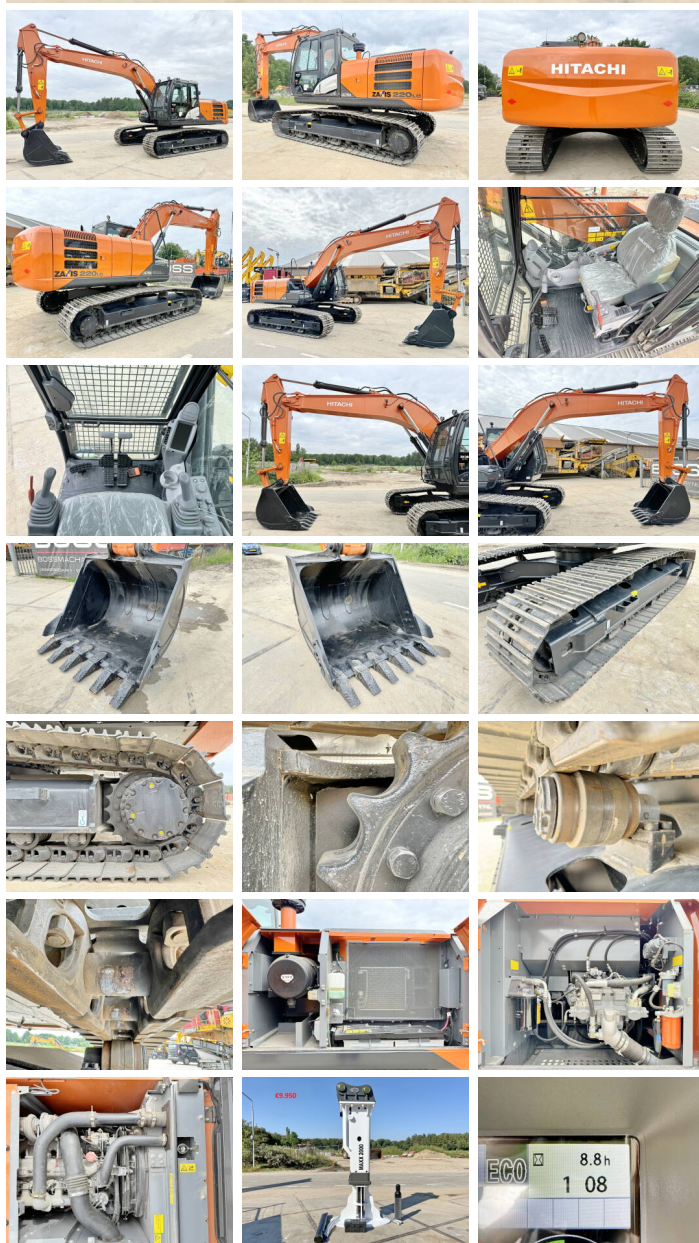

Hitachi

Hitachi ZX220LC-5G

BOSS
MACHINERY

Annee de construction **2026**
Numero de reference **BM006316**
Heures **8**

Algemeen

Type ZX220LC-5G
Emplacement Veldhoven, Netherlands
Available at Boss Machinery! This Hitachi ZX220LC-5G Excavators from 2026 has an engine power of 129 kW and counts 8 operational hours. The total weight of this Hitachi ZX220LC-5G is 21700 kg and the dimensions are 9.75 x 3.00 x 3.25. Furthermore, this ZX220LC-5G is equipped with Non CE, HP Lignes de marteau, Radio, climatiseur, Fonction hydraulique supplémentaire, Fonction de marteau. Do you want more information or do you want to try the Hitachi ZX220LC-5G at our yard? Please let us know.

Maten / Gewichten

Dimensions L*L*H 9.75 x 3.00 x 3.25
Poids 21700

Motor informatie

Moteur marque Isuzu
Moteur type CC-6BG1TRA-12
Turbo
Puissance dans kW 129

Banden / Rupsen

Plate % 100
Sprocket % 100
Chain % 100
Largeur de la plaque 60

Opties

Non CE
HP Lignes de marteau
Radio
climatiseur