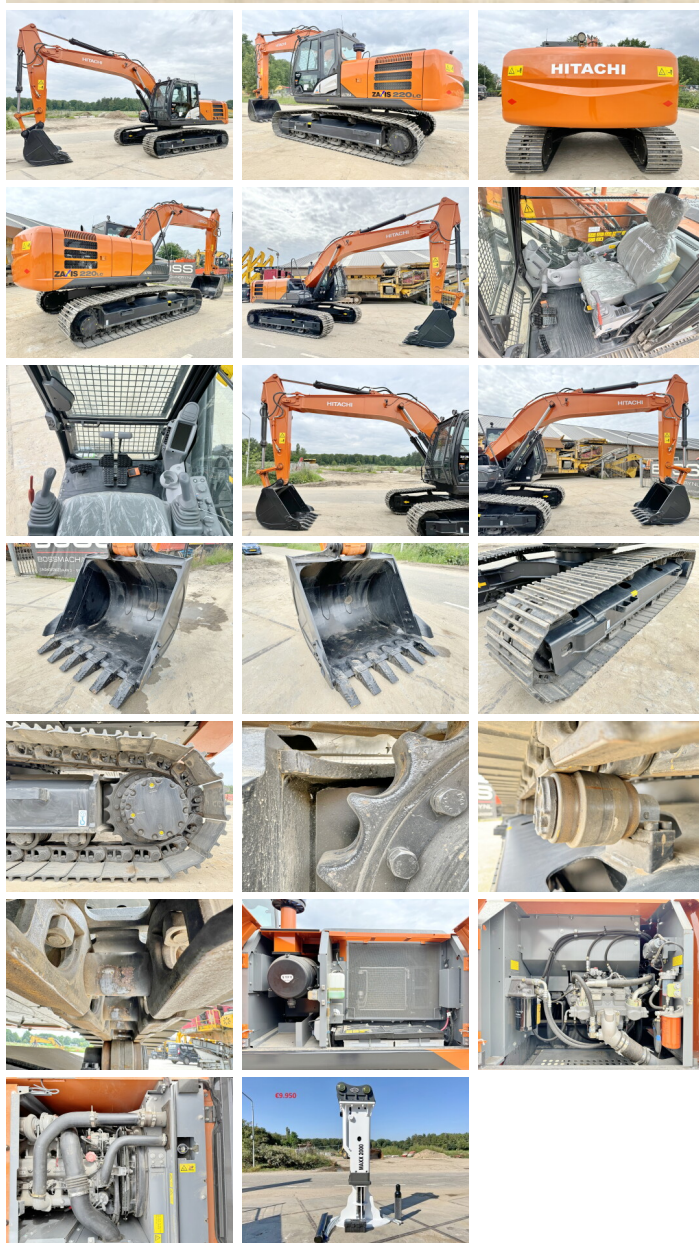

Hitachi

Hitachi ZX220LC-5G

BOSS
MACHINERY

Annee de construction **2026**
Numero de reference **BM006380**
Heures **5**

Algemeen

Type ZX220LC-5G
Emplacement Veldhoven, Netherlands
Description Available at Boss Machinery! This Hitachi ZX220LC-5G Excavators from 2026 has an engine power of 129 kW and counts 5 operational hours. The total weight of this Hitachi ZX220LC-5G is 21700 kg and the dimensions are 9.75 x 3.00 x 3.25. Furthermore, this ZX220LC-5G is equipped with HP Lignes de marteau, Radio, climatiseur, Non CE, Fonction hydraulique supplémentaire, Fonction de marteau. Do you want more information or do you want to try the Hitachi ZX220LC-5G at our yard? Please let us know.

Maten / Gewichten

Dimensions L*L*H 9.75 x 3.00 x 3.25
Poids 21700

Motor informatie

Moteur marque Isuzu
Moteur type CC-6BG1TRA-12
Turbo
Puissance dans kW 129

Banden / Rupsen

Sprocket % 100
Chain % 100
Plate % 100
Largeur de la plaque 60

Opties

HP Lignes de marteau
Radio
climatiseur
Non CE