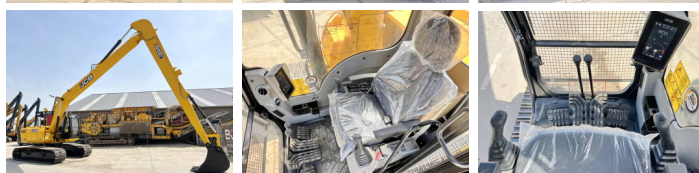

JCB

JCB 245HDLR

BOSS
MACHINERY

€ 84.500excl.

Annee de construction **2026**
Numero de reference **BM006117**
Heures **6**

Algemeen

Type 245HDLR
Emplacement Veldhoven, Netherlands
Certificaat NOT FOR SALE IN EU / NO CE MARK
Description Available at Boss Machinery! This JCB 245HDLR Excavators from 2026 has an engine power of 104 kW and counts 6 operational hours. The total weight of this JCB 245HDLR is 23850 kg and the dimensions are 12.65 x 3.20 x 3.15. Furthermore, this 245HDLR is equipped with Radio, climatiseur. The JCB Excavators also has a NOT FOR SALE IN EU / NO CE MARK marking. Do you want more information or do you want to try the JCB 245HDLR at our yard? Please let us know.

Maten / Gewichten

Dimensions L*L*H 12.65 x 3.20 x 3.15
Poids 23850

Motor informatie

Moteur marque Cummins
Moteur type 6BT 5.9 140C
Cylindres 6
Turbo
Puissance dans kW 104

Banden / Rupsen

Plate % 100
Sprocket % 100
Chain % 100
Largeur de la plaque 80 cm

Opties