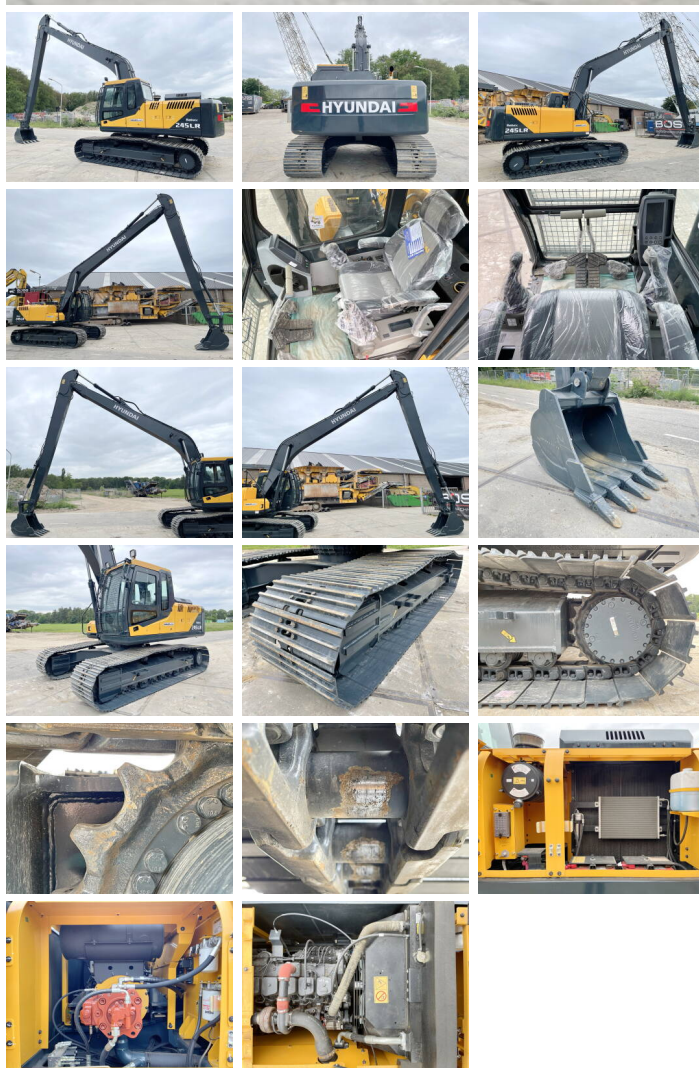

Hyundai

Hyundai R245LR

BOSS
MACHINERY

€ 82.500excl.

Annee de construction **2026**
Numero de reference **BM005575**
Heures **5**

Algemeen

Type R245LR
Emplacement Veldhoven, Netherlands
Certificaat NOT FOR SALE IN EU / NO CE MARK
Description Available at Boss Machinery! This Hyundai R245LR Excavators from 2026 has an engine power of 104 kW and counts 5 operational hours. The total weight of this Hyundai R245LR is 24500 kg and the dimensions are 12.10 x 3.19 x 3.30. Furthermore, this R245LR is equipped with Bluetooth, climatiseur, Radio. The Hyundai Excavators also has a NOT FOR SALE IN EU / NO CE MARK marking. Do you want more information or do you want to try the Hyundai R245LR at our yard? Please let us know.

Maten / Gewichten

Dimensions L*L*H 12.10 x 3.19 x 3.30
Poids 24500 kg

Motor informatie

Moteur marque Cummins
Moteur type 6BT5.9C
Turbo
Puissance dans kW 104

Banden / Rupsen

Plate % 100
Sprocket % 100
Chain % 100
Largeur de la plaque 80 cm

Opties