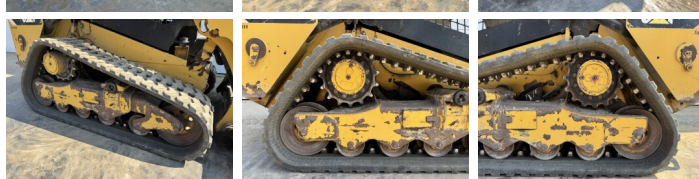

Caterpillar

Caterpillar 259D

BOSS
MACHINERY

€ 27.500excl.

Annee de construction **2019**
Numero de reference **BM007453**
Heures **4.527**

Algemeen

Type **259D**
Emplacement **Veldhoven, Netherlands**
Certificaat **EPA**

Description

Available at Boss Machinery! This Caterpillar 259D Skidsteer from 2019 has an engine power of 55 kW and counts 4527 operational hours. The total weight of this Caterpillar 259D is 4050 kg and the dimensions are 3.29 x 1.85 x 2.09. Furthermore, this 259D is equipped with Fonction hydraulique supplémentaire, Fonction de marteau. The Caterpillar Skidsteer also has a EPA marking. Do you want more information or do you want to try the Caterpillar 259D at our yard? Please let us know.

Chain % **70**
Sprocket % **70**
Plate % **60**
Largeur de la plaque **40 cm**

Opties

Fonction hydraulique
supplémentaire
Fonction de marteau