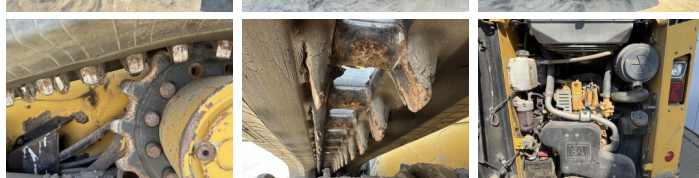

Caterpillar

Caterpillar 259D

BOSS
MACHINERY

€ 27.500excl.

Annee de construction **2019**
Numero de reference **BM007453**
Heures **4.527**

Algemeen

Type **259D**
Emplacement **Veldhoven, Netherlands**
Certificaat **EPA**

Description

Available at Boss Machinery! This Caterpillar 259D Skidsteer from 2019 has an engine power of 55 kW and counts 4527 operational hours. The total weight of this Caterpillar 259D is 4050 kg and the dimensions are 3.29 x 1.85 x 2.09. Furthermore, this 259D is equipped with Fonction hydraulique supplémentaire, Fonction de marteau. The Caterpillar Skidsteer also has a EPA marking. Do you want more information or do you want to try the Caterpillar 259D at our yard? Please let us know.

Chain % **70**
Sprocket % **70**
Plate % **60**
Largeur de la plaque **40 cm**

Opties

Fonction hydraulique
supplémentaire
Fonction de marteau