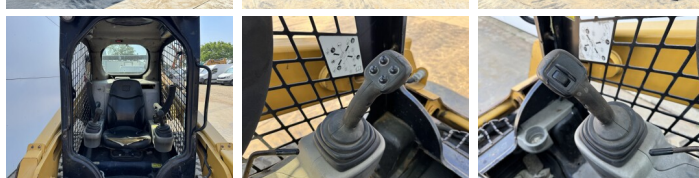

Caterpillar

Caterpillar 259D

BOSS
MACHINERY

€ 27.500excl.

Annee de construction **2019**
Numero de reference **BM007453**
Heures **4.527**

Algemeen

Type **259D**
Emplacement **Veldhoven, Netherlands**
Certificaat **EPA**

Description

Available at Boss Machinery! This Caterpillar 259D Skidsteer from 2019 has an engine power of 55 kW and counts 4527 operational hours. The total weight of this Caterpillar 259D is 4050 kg and the dimensions are 3.29 x 1.85 x 2.09. Furthermore, this 259D is equipped with Fonction hydraulique supplémentaire, Fonction de marteau. The Caterpillar Skidsteer also has a EPA marking. Do you want more information or do you want to try the Caterpillar 259D at our yard? Please let us know.

Maten / Gewichten

Poids **4050**
Dimensions L*L*H **3.29 x 1.85 x 2.09**

Motor informatie

Moteur marque **Caterpillar**
Moteur type **C3.3B**
Cylindres **3**
Turbo
Puissance dans kW **55**

Banden / Rupsen

Chain % **70**
Sprocket % **70**
Plate % **60**
Largeur de la plaque **40 cm**

Opties