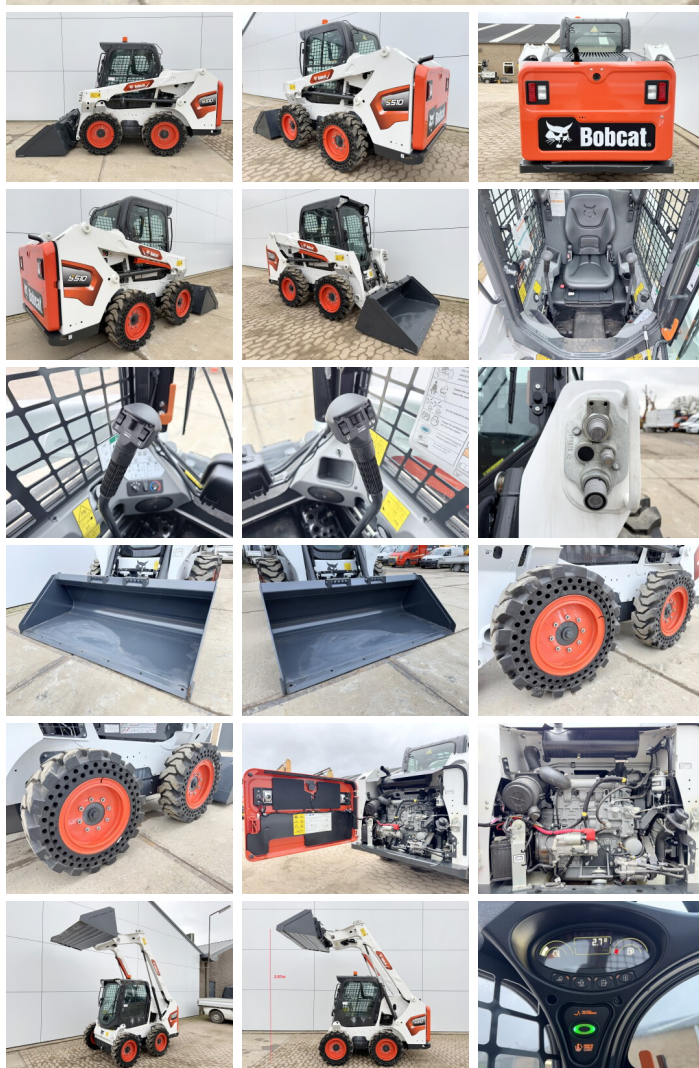

Bobcat

Bobcat S510

BOSS
MACHINERY

€ 30.750excl.

Annee de construction **2026**
Numero de reference **BM006240**
Heures **3**

Algemeen

Type S510
Emplacement Veldhoven, Netherlands
NON CE
Overig Selectable Joystick Controls (SJC-R/C Ready)
Certificaat NOT FOR SALE IN EU / NO CE MARK

Description

Available at Boss Machinery! This Bobcat S510 Skidsteer from 2026 has an engine power of 36 kW and has 0 on the clock. Furthermore this S510 is equipped with climatiseur, HP Lignes de marteau, Beacon, Backup alarm, Non CE, Attache rapide pour godet, Fonction hydraulique supplémentaire. Do you want more information or do you want to try this Bobcat S510 at our yard? Please let us know.

Maten / Gewichten

Poids 2686
Dimensions L*L*H 3.45 x 1.70 x 1.97
Capacité de charge maximale 810

Technische informatie

Fuel Tank: 93.7L

Motor informatie

Moteur marque Kubota
Moteur type V2403
Cylindres 4
Puissance dans kW 36

Banden / Rupsen

100% 100% 30x10-16
100% 100% 30x10-16