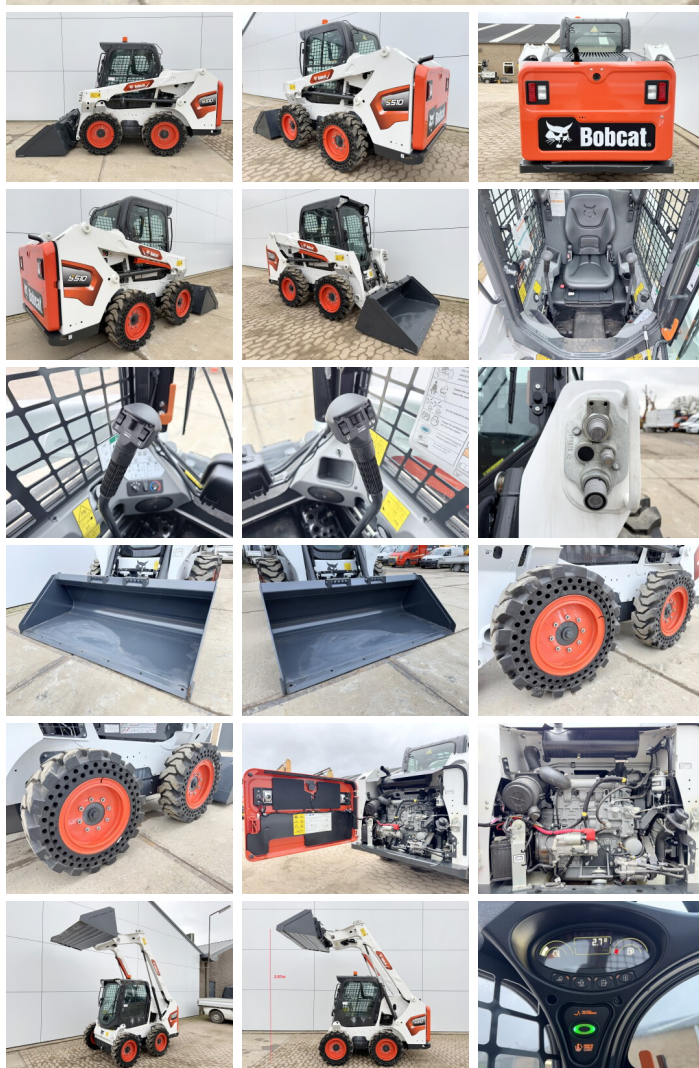

Bobcat

Bobcat S510

BOSS
MACHINERY

€ 30.750excl.

Annee de construction **2026**
Numero de reference **BM006239**
Heures **3**

Algemeen

Type **S510**
Emplacement **Veldhoven, Netherlands**
NON CE
Overig **Selectable Joystick Controls (SJC-R/C Ready)**
Certificaat **NOT FOR SALE IN EU / NO CE MARK**

Description

Available at Boss Machinery! This Bobcat S510 Skidsteer from 2026 has an engine power of 36 kW and has 0 on the clock. Furthermore this S510 is equipped with Backup alarm, Attache rapide pour godet, HP Lignes de marteau, climatiseur, Beacon, Fonction hydraulique supplémentaire. Do you want more information or do you want to try this Bobcat S510 at our yard? Please let us know.

Maten / Gewichten

Capacité de charge maximale **810**
Dimensions L*L*H **3.45 x 1.70 x 1.97**
Poids **2686**

Technische informatie

Fuel Tank: **93.7L**

Motor informatie

Moteur marque **Kubota**
Moteur type **V2403**
Cylindres **4**
Puissance dans kW **36**

Banden / Rupsen

100% 100% **30x10-16**
100% 100% **30x10-16**