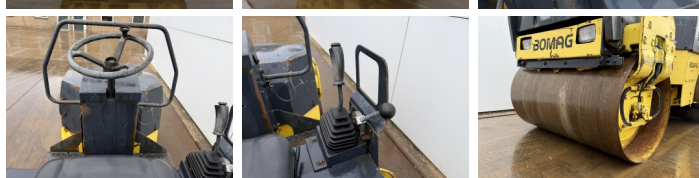

Bomag

Bomag BW120 AD-3

BOSS
MACHINERY

Annee de construction **1995**
Numero de reference **BM007377**

Algemeen

Type **BW120 AD-3**
Emplacement **Veldhoven, Netherlands**
Certificaat **CE**

Description
Available at Boss Machinery! This Bomag BW120 AD-3 Roller from 1995 has an engine power of 21 kW and counts 0 operational hours. The total weight of this Bomag BW120 AD-3 is 2700 kg and the dimensions are 2.47 x 1.27 x 2.50. Furthermore, this BW120 AD-3 is equipped with . The Bomag Roller also has a CE marking. Do you want more information or do you want to try the Bomag BW120 AD-3 at our yard? Please let us know.

Maten / Gewichten

Poids **2700**
Dimensions L*L*H **2.47 x 1.27 x 2.50**

Motor informatie

Moteur marque **Deutz**
Moteur type **F2L 1011F**
Cylindres **2**
Puissance dans kW **21**

Image not found or type unknown

Image not found or type unknown