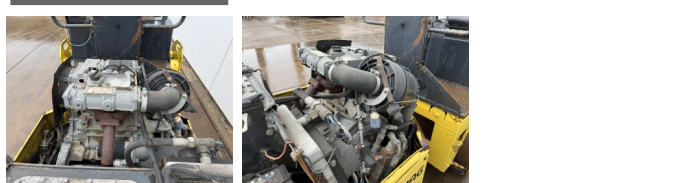

Bomag

Bomag BW120 AD-3

BOSS
MACHINERY

Annee de construction **1995**
Numero de reference **BM007377**

Algemeen

Type **BW120 AD-3**
Emplacement **Veldhoven, Netherlands**
Certificaat **CE**

Description
Available at Boss Machinery! This Bomag BW120 AD-3 Roller from 1995 has an engine power of 21 kW and counts 0 operational hours. The total weight of this Bomag BW120 AD-3 is 2700 kg and the dimensions are 2.47 x 1.27 x 2.50. Furthermore, this BW120 AD-3 is equipped with . The Bomag Roller also has a CE marking. Do you want more information or do you want to try the Bomag BW120 AD-3 at our yard? Please let us know.

Maten / Gewichten

Poids **2700**
Dimensions L*L*H **2.47 x 1.27 x 2.50**

Motor informatie

Moteur marque **Deutz**
Moteur type **F2L 1011F**
Cylindres **2**
Puissance dans kW **21**

Image not found or type unknown

Image not found or type unknown