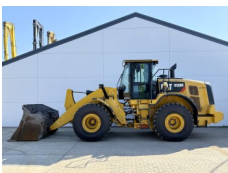

Numero de reference **BM006671**
Caterpillar Caterpillar 950M - New Michelin Tyres
Annee de construction **2018**
Type 950M - New Michelin Tyres
Sold