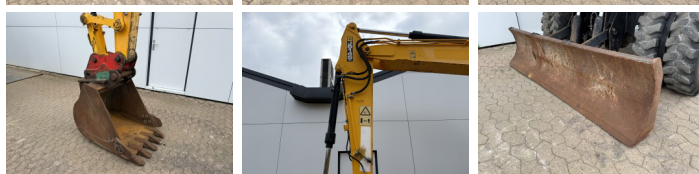

JCB

JCB JS145w

BOSS
MACHINERY

€ 32.500excl.

Annee de construction **2012**
Numero de reference **BM007648**
Heures **9.395**

Algemeen

Type JS145w
Emplacement Veldhoven, Netherlands
Certificaat CE

Description Available at Boss Machinery! This JCB JS145w Wheeled Excavator from 2012 has an engine power of 97 kW and counts 9395 operational hours. The total weight of this JCB JS145w is 15940 kg and the dimensions are 7.96 x 2.54 x 3.12. Furthermore, this JS145w is equipped with Attache rapide pour godet, Heated Seat, climatiseur, Climate Control, Radio, AdBlue, Fonction hydraulique supplémentaire, Fonction de marteau. The JCB Wheeled Excavator also has a CE marking. Do you want more information or do you want to try the JCB JS145w at our yard? Please let us know.

Maten / Gewichten

Poids 15940
Dimensions L*L*H 7.96 x 2.54 x 3.12

Technische informatie

Configurations de lecteur 4x4

Motor informatie

Moteur marque JCB
Moteur type Dieselmex 444
Cylindres 4
Turbo
Puissance dans kW 97

Banden / Rupsen

50% 40% 50% 40% 10.00-20EX-1