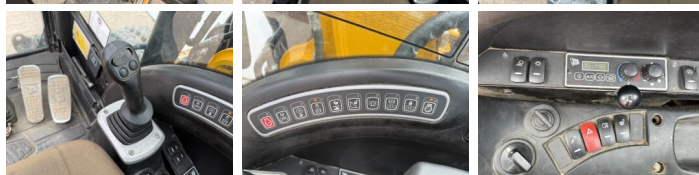

JCB

JCB JS145w

BOSS
MACHINERY

€ 32.500excl.

Annee de construction **2012**
Numero de reference **BM007648**
Heures **9.395**

Algemeen

Type JS145w
Emplacement Veldhoven, Netherlands
Certificaat CE

Description Available at Boss Machinery! This JCB JS145w Wheeled Excavator from 2012 has an engine power of 97 kW and counts 9395 operational hours. The total weight of this JCB JS145w is 15940 kg and the dimensions are 7.96 x 2.54 x 3.12. Furthermore, this JS145w is equipped with Attache rapide pour godet, Heated Seat, climatiseur, Climate Control, Radio, AdBlue, Fonction hydraulique supplémentaire, Fonction de marteau. The JCB Wheeled Excavator also has a CE marking. Do you want more information or do you want to try the JCB JS145w at our yard? Please let us know.

Maten / Gewichten

Poids 15940
Dimensions L*L*H 7.96 x 2.54 x 3.12

Technische informatie

Configurations de lecteur 4x4

Motor informatie

Moteur marque JCB
Moteur type Dieselmex 444
Cylindres 4
Turbo
Puissance dans kW 97

Banden / Rupsen

50% 40% 50% 40% 10.00-20EX-1