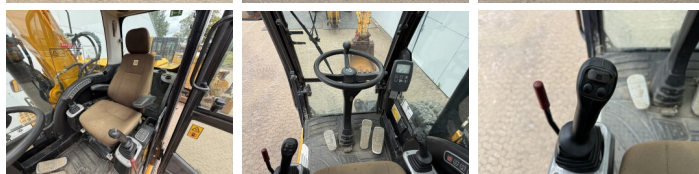

JCB

JCB JS145w

BOSS
MACHINERY

€ 32.500excl.

Annee de construction **2012**
Numero de reference **BM007648**
Heures **9.395**

Algemeen

Type JS145w
Emplacement Veldhoven, Netherlands
Certificaat CE

Description Available at Boss Machinery! This JCB JS145w Wheeled Excavator from 2012 has an engine power of 97 kW and counts 9395 operational hours. The total weight of this JCB JS145w is 15940 kg and the dimensions are 7.96 x 2.54 x 3.12. Furthermore, this JS145w is equipped with Attache rapide pour godet, Heated Seat, climatiseur, Climate Control, Radio, AdBlue, Fonction hydraulique supplémentaire, Fonction de marteau. The JCB Wheeled Excavator also has a CE marking. Do you want more information or do you want to try the JCB JS145w at our yard? Please let us know.

Maten / Gewichten

Poids 15940
Dimensions L*L*H 7.96 x 2.54 x 3.12

Technische informatie

Configurations de lecteur 4x4

Motor informatie

Moteur marque JCB
Moteur type Dieselmex 444
Cylindres 4
Turbo
Puissance dans kW 97

Banden / Rupsen

50% 40% 50% 40% 10.00-20EX-1