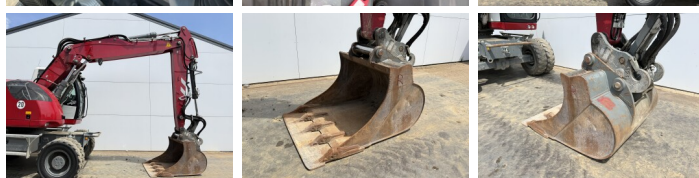

Liebherr

Liebherr A918 Compact Litronic

BOSS
MACHINERY

Annee de construction **2022**
Numero de reference **BM007826**
Heures **2.035**

Algemeen

Type A918 Compact Litronic
Emplacement Veldhoven, Netherlands
Certificaat CE

Description

Available at Boss Machinery! This Liebherr A918 Compact Litronic Wheeled Excavator from 2022 has an engine power of 115 kW and counts 2035 operational hours. The total weight of this Liebherr A918 Compact Litronic is 19000 kg and the dimensions are 8.23 x 2.76 x 3.28. Furthermore, this A918 Compact Litronic is equipped with Bluetooth, Heated Seat, Attache rapide pour godet, AdBlue, Radio, climatiseur, Climate Control, Camera, Fonction hydraulique supplémentaire, Fonction de marteau, Graissage centralisé. The Liebherr Wheeled Excavator also has a CE marking. Do you want more information or do you want to try the Liebherr A918 Compact Litronic at our yard? Please let us know.

Maten / Gewichten

Dimensions L*L*H 8.23 x 2.76 x 3.28
Poids 19000

Technische informatie

German Machine
Configurations de lecteur 4x4

Motor informatie

Moteur marque Liebherr
Moteur type D924
Cylindres 4
Turbo
Puissance dans kW 115

Banden / Rupsen

20%	20%	290/90-20
20%	20%	290/90-20

Opties

Bluetooth

Heated Seat

Attache rapide pour godet

AdBlue

Radio