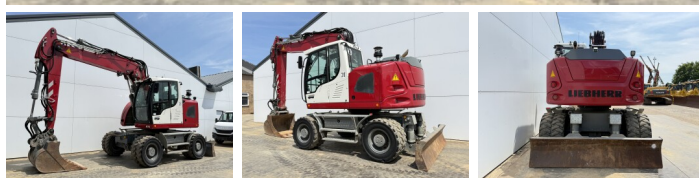

Liebherr

Liebherr A918 Compact Litronic

BOSS
MACHINERY

Annee de construction **2022**
Numero de reference **BM007826**
Heures **2.035**

Algemeen

Type A918 Compact Litronic
Emplacement Veldhoven, Netherlands
Certificaat CE

Description

Available at Boss Machinery! This Liebherr A918 Compact Litronic Wheeled Excavator from 2022 has an engine power of 115 kW and counts 2035 operational hours. The total weight of this Liebherr A918 Compact Litronic is 19000 kg and the dimensions are 8.23 x 2.76 x 3.28. Furthermore, this A918 Compact Litronic is equipped with Bluetooth, Heated Seat, Attache rapide pour godet, AdBlue, Radio, climatiseur, Climate Control, Camera, Fonction hydraulique supplémentaire, Fonction de marteau, Graissage centralisé. The Liebherr Wheeled Excavator also has a CE marking. Do you want more information or do you want to try the Liebherr A918 Compact Litronic at our yard? Please let us know.

Maten / Gewichten

Dimensions L*L*H 8.23 x 2.76 x 3.28
Poids 19000

Technische informatie

German Machine
Configurations de lecteur 4x4

Motor informatie

Moteur marque Liebherr
Moteur type D924
Cylindres 4
Turbo
Puissance dans kW 115