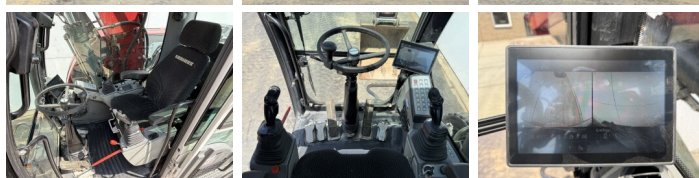

Description

Available at Boss Machinery! This Liebherr A918 Compact Litronic Wheeled Excavator from 2022 has an engine power of 115 kW and counts 2035 operational hours. The total weight of this Liebherr A918 Compact Litronic is 19000 kg and the dimensions are 8.23 x 2.76 x 3.28. Furthermore, this A918 Compact Litronic is equipped with Bluetooth, Heated Seat, Attache rapide pour godet, AdBlue, Radio, climatiseur, Climate Control, Camera, Fonction hydraulique supplémentaire, Fonction de marteau, Graissage centralisé. The Liebherr Wheeled Excavator also has a CE marking. Do you want more information or do you want to try the Liebherr A918 Compact Litronic at our yard? Please let us know.

Maten / Gewichten

Dimensions L*L*H 8.23 x 2.76 x 3.28
Poids 19000

Technische informatie

German Machine
Configurations de lecteur 4x4

Motor informatie

Moteur marque Liebherr
Moteur type D924
Cylindres 4
Turbo
Puissance dans kW 115

Banden / Rupsen

20%	20%	290/90-20
20%	20%	290/90-20

Opties

Bluetooth

Heated Seat

Attache rapide pour godet

AdBlue

Radio