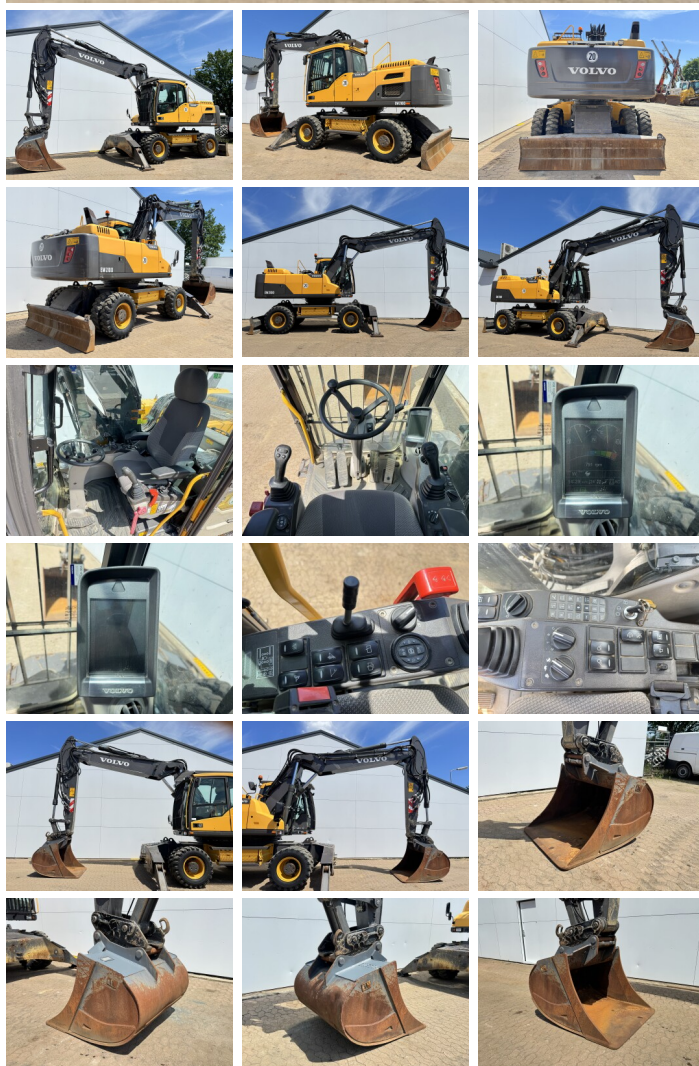

Volvo

Volvo EW210D

BOSS
MACHINERY

€ 69.500excl.

Annee de construction **2016**
Numero de reference **BM007728**
Heures **8.077**

Algemeen

Type EW210D
Emplacement Veldhoven, Netherlands
Certificaat CE

Description Available at Boss Machinery! This Volvo EW210D Wheeled Excavator from 2016 has an engine power of 129 kW and counts 8077 operational hours. The total weight of this Volvo EW210D is 24000 kg and the dimensions are 9.18 x 2.76 x 3.37. Furthermore, this EW210D is equipped with Heated Seat, climatiseur, Bluetooth, Camera, Attache rapide pour godet, Fonction hydraulique supplémentaire, Fonction de marteau. The Volvo Wheeled Excavator also has a CE marking. Do you want more information or do you want to try the Volvo EW210D at our yard? Please let us know.

Maten / Gewichten

Dimensions L*L*H 9.18 x 2.76 x 3.37
Poids 24000

Technische informatie

German Machine
Configurations de lecteur 4x4

Motor informatie

Moteur marque Volvo
Moteur type D6H
Cylindres 6
Turbo
Puissance dans kW 129

Banden / Rupsen

Opties

Heated Seat

climatiseur

Bluetooth

Camera

Attache rapide pour godet

Fonction hydraulique
supplémentaire