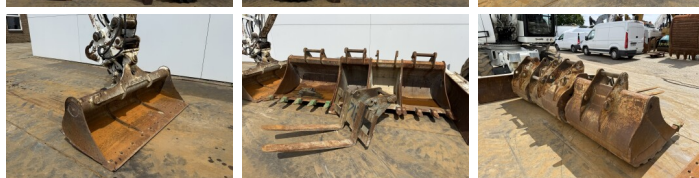

Liebherr

Liebherr A918 Compact

€ 42.500excl.

Annee de construction **2012**
Numero de reference **BM007713**
Heures **16.870**

Algemeen

Type A918 Compact
Emplacement Veldhoven, Netherlands
Certificaat CE + EPA

Description Available at Boss Machinery! This Liebherr A918 Compact Wheeled Excavator from 2012 has an engine power of 110 kW and counts 16870 operational hours. The total weight of this Liebherr A918 Compact is 20000 kg and the dimensions are 8.16 x 2.54 x 3.30. Furthermore, this A918 Compact is equipped with climatiseur, AdBlue, Radio, Climate Control, Camera, Attache rapide pour godet, Bluetooth, Heated Seat, Fonction hydraulique supplémentaire, Fonction de marteau, Graissage centralisé. The Liebherr Wheeled Excavator also has a CE + EPA marking. Do you want more information or do you want to try the Liebherr A918 Compact at our yard? Please let us know.

Maten / Gewichten

Poids 20000
Dimensions L*L*H 8.16 x 2.54 x 3.30

Technische informatie

Configurations de lecteur 4x4

Motor informatie

Moteur marque Liebherr
Moteur type D834 A7
Cylindres 4
Turbo
Puissance dans kW 110

BOSS
MACHINERY