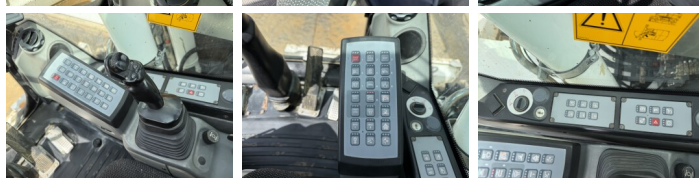

Liebherr

Liebherr A918 Compact

€ 42.500excl.

Annee de construction **2012**
Numero de reference **BM007713**
Heures **16.870**

Algemeen

Type A918 Compact
Emplacement Veldhoven, Netherlands
Certificaat CE + EPA

Description Available at Boss Machinery! This Liebherr A918 Compact Wheeled Excavator from 2012 has an engine power of 110 kW and counts 16870 operational hours. The total weight of this Liebherr A918 Compact is 20000 kg and the dimensions are 8.16 x 2.54 x 3.30. Furthermore, this A918 Compact is equipped with climatiseur, AdBlue, Radio, Climate Control, Camera, Attache rapide pour godet, Bluetooth, Heated Seat, Fonction hydraulique supplémentaire, Fonction de marteau, Graissage centralisé. The Liebherr Wheeled Excavator also has a CE + EPA marking. Do you want more information or do you want to try the Liebherr A918 Compact at our yard? Please let us know.

Maten / Gewichten

Poids 20000
Dimensions L*L*H 8.16 x 2.54 x 3.30

Technische informatie

Configurations de lecteur 4x4

Motor informatie

Moteur marque Liebherr
Moteur type D834 A7
Cylindres 4
Turbo
Puissance dans kW 110

BOSS
MACHINERY