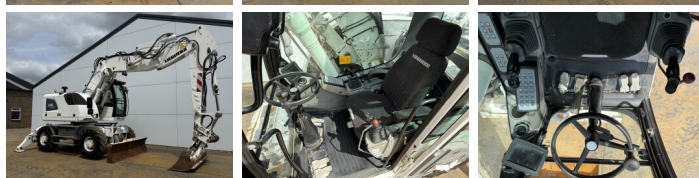

Liebherr

Liebherr A918 Compact

€ 42.500excl.

Annee de construction **2012**
Numero de reference **BM007713**
Heures **16.870**

Algemeen

Type A918 Compact
Emplacement Veldhoven, Netherlands
Certificaat CE + EPA

Description Available at Boss Machinery! This Liebherr A918 Compact Wheeled Excavator from 2012 has an engine power of 110 kW and counts 16870 operational hours. The total weight of this Liebherr A918 Compact is 20000 kg and the dimensions are 8.16 x 2.54 x 3.30. Furthermore, this A918 Compact is equipped with climatiseur, AdBlue, Radio, Climate Control, Camera, Attache rapide pour godet, Bluetooth, Heated Seat, Fonction hydraulique supplémentaire, Fonction de marteau, Graissage centralisé. The Liebherr Wheeled Excavator also has a CE + EPA marking. Do you want more information or do you want to try the Liebherr A918 Compact at our yard? Please let us know.

Maten / Gewichten

Poids 20000
Dimensions L*L*H 8.16 x 2.54 x 3.30

Technische informatie

Configurations de lecteur 4x4

Motor informatie

Moteur marque Liebherr
Moteur type D834 A7
Cylindres 4
Turbo
Puissance dans kW 110

BOSS
MACHINERY