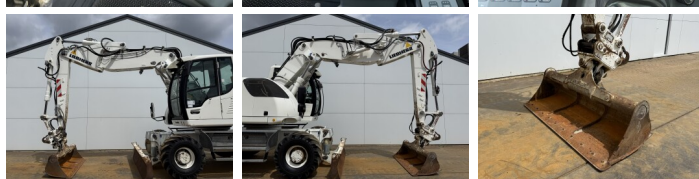

Liebherr

Liebherr A918 Compact

€ 42.500excl.

Annee de construction **2012**
Numero de reference **BM007713**
Heures **16.870**

Algemeen

Type A918 Compact
Emplacement Veldhoven, Netherlands
Certificaat CE + EPA

Description Available at Boss Machinery! This Liebherr A918 Compact Wheeled Excavator from 2012 has an engine power of 110 kW and counts 16870 operational hours. The total weight of this Liebherr A918 Compact is 20000 kg and the dimensions are 8.16 x 2.54 x 3.30. Furthermore, this A918 Compact is equipped with climatiseur, AdBlue, Radio, Climate Control, Camera, Attache rapide pour godet, Bluetooth, Heated Seat, Fonction hydraulique supplémentaire, Fonction de marteau, Graissage centralisé. The Liebherr Wheeled Excavator also has a CE + EPA marking. Do you want more information or do you want to try the Liebherr A918 Compact at our yard? Please let us know.

Maten / Gewichten

Poids 20000
Dimensions L*L*H 8.16 x 2.54 x 3.30

Technische informatie

Configurations de lecteur 4x4

Motor informatie

Moteur marque Liebherr
Moteur type D834 A7
Cylindres 4
Turbo
Puissance dans kW 110

BOSS
MACHINERY