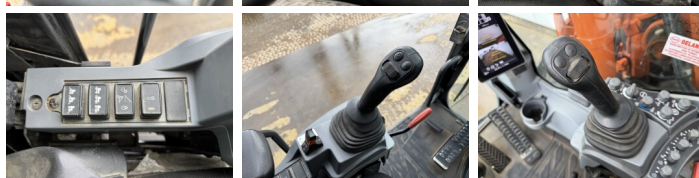

Hitachi

Hitachi ZX150W-7

BOSS
MACHINERY

€ 119.500excl.

Annee de construction **2022**
Numero de reference **BM007731**
Heures **2.735**

Algemeen

Type ZX150W-7
Emplacement Veldhoven, Netherlands
Certificaat CE + EPA

Description Available at Boss Machinery! This Hitachi ZX150W-7 Wheeled Excavator from 2022 has an engine power of 105 kW and counts 2735 operational hours. The total weight of this Hitachi ZX150W-7 is 16400 kg and the dimensions are 8.21 x 2.54 x 3.15. Furthermore, this ZX150W-7 is equipped with climatiseur, AdBlue, Radio, Climate Control, Camera, Attache rapide pour godet, Bluetooth, Heated Seat, Fonction hydraulique supplémentaire, Fonction de marteau, Graissage centralisé. The Hitachi Wheeled Excavator also has a CE + EPA marking. Do you want more information or do you want to try the Hitachi ZX150W-7 at our yard? Please let us know.

Maten / Gewichten

Dimensions L*L*H 8.21 x 2.54 x 3.15
Poids 16400

Technische informatie

Configurations de lecteur 4x4

Motor informatie

Moteur marque Deutz
Moteur type TCD 4.1 L4
Cylindres 4
Turbo
Puissance dans kW 105