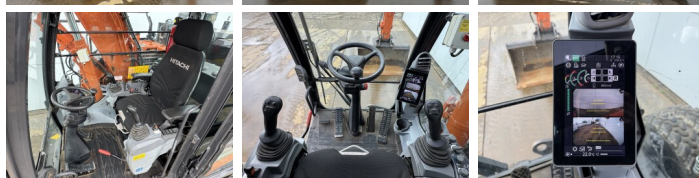

Hitachi

Hitachi ZX150W-7

BOSS
MACHINERY

€ 119.500excl.

Annee de construction **2022**
Numero de reference **BM007731**
Heures **2.735**

Algemeen

Type ZX150W-7
Emplacement Veldhoven, Netherlands
Certificaat CE + EPA

Description Available at Boss Machinery! This Hitachi ZX150W-7 Wheeled Excavator from 2022 has an engine power of 105 kW and counts 2735 operational hours. The total weight of this Hitachi ZX150W-7 is 16400 kg and the dimensions are 8.21 x 2.54 x 3.15. Furthermore, this ZX150W-7 is equipped with climatiseur, AdBlue, Radio, Climate Control, Camera, Attache rapide pour godet, Bluetooth, Heated Seat, Fonction hydraulique supplémentaire, Fonction de marteau, Graissage centralisé. The Hitachi Wheeled Excavator also has a CE + EPA marking. Do you want more information or do you want to try the Hitachi ZX150W-7 at our yard? Please let us know.

Maten / Gewichten

Dimensions L*L*H 8.21 x 2.54 x 3.15
Poids 16400

Technische informatie

Configurations de lecteur 4x4

Motor informatie

Moteur marque Deutz
Moteur type TCD 4.1 L4
Cylindres 4
Turbo
Puissance dans kW 105