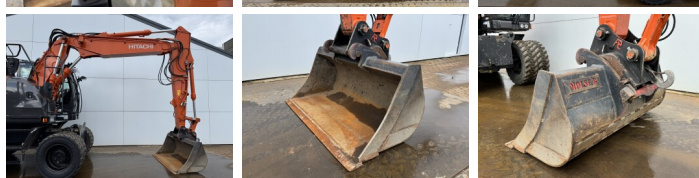

Hitachi

Hitachi ZX150W-7

BOSS
MACHINERY

€ 119.500excl.

Annee de construction **2022**
Numero de reference **BM007731**
Heures **2.735**

Algemeen

Type ZX150W-7
Emplacement Veldhoven, Netherlands
Certificaat CE + EPA

Description Available at Boss Machinery! This Hitachi ZX150W-7 Wheeled Excavator from 2022 has an engine power of 105 kW and counts 2735 operational hours. The total weight of this Hitachi ZX150W-7 is 16400 kg and the dimensions are 8.21 x 2.54 x 3.15. Furthermore, this ZX150W-7 is equipped with climatiseur, AdBlue, Radio, Climate Control, Camera, Attache rapide pour godet, Bluetooth, Heated Seat, Fonction hydraulique supplémentaire, Fonction de marteau, Graissage centralisé. The Hitachi Wheeled Excavator also has a CE + EPA marking. Do you want more information or do you want to try the Hitachi ZX150W-7 at our yard? Please let us know.

Maten / Gewichten

Dimensions L*L*H 8.21 x 2.54 x 3.15
Poids 16400

Technische informatie

Configurations de lecteur 4x4

Motor informatie

Moteur marque Deutz
Moteur type TCD 4.1 L4
Cylindres 4
Turbo
Puissance dans kW 105