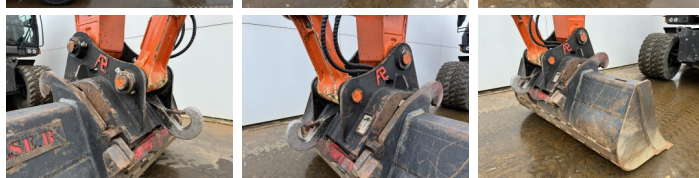

Hitachi

Hitachi ZX150W-7

BOSS
MACHINERY

€ 119.500excl.

Annee de construction **2022**
Numero de reference **BM007731**
Heures **2.735**

Algemeen

Type ZX150W-7
Emplacement Veldhoven, Netherlands
Certificaat CE + EPA

Description Available at Boss Machinery! This Hitachi ZX150W-7 Wheeled Excavator from 2022 has an engine power of 105 kW and counts 2735 operational hours. The total weight of this Hitachi ZX150W-7 is 16400 kg and the dimensions are 8.21 x 2.54 x 3.15. Furthermore, this ZX150W-7 is equipped with climatiseur, AdBlue, Radio, Climate Control, Camera, Attache rapide pour godet, Bluetooth, Heated Seat, Fonction hydraulique supplémentaire, Fonction de marteau, Graissage centralisé. The Hitachi Wheeled Excavator also has a CE + EPA marking. Do you want more information or do you want to try the Hitachi ZX150W-7 at our yard? Please let us know.

Maten / Gewichten

Dimensions L*L*H 8.21 x 2.54 x 3.15
Poids 16400

Technische informatie

Configurations de lecteur 4x4

Motor informatie

Moteur marque Deutz
Moteur type TCD 4.1 L4
Cylindres 4
Turbo
Puissance dans kW 105