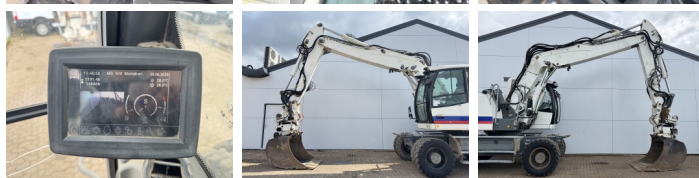

Liebherr

Liebherr A920

BOSS
MACHINERY

€ 59.500excl.

Annee de construction **2014**
Numero de reference **BM007670**
Heures **14.888**

Algemeen

Type **A920**
Emplacement **Veldhoven, Netherlands**
Overig **Tiltator Wimmer / Triple Boom / 3 Buckets + Forks Included / Rear + Side Camera / Heated Seat / Rear Blade!!!**
Certificaat **CE + EPA**

Description
Available at Boss Machinery! This Liebherr A920 Wheeled Excavator from 2014 has an engine power of 120 kW and counts 14888 operational hours. The total weight of this Liebherr A920 is 20500 kg and the dimensions are 8.95 x 2.55 x 3.23. Furthermore, this A920 is equipped with Radio, Camera, Attache rapide pour godet, Climate Control, Heated Seat, climatiseur, Bluetooth, Fonction hydraulique supplémentaire, Fonction de marteau, Graissage centralisé. The Liebherr Wheeled Excavator also has a CE + EPA marking. Do you want more information or do you want to try the Liebherr A920 at our yard? Please let us know.

Maten / Gewichten

Dimensions L*L*H **8.95 x 2.55 x 3.23**
Poids **20500**

Technische informatie

Configurations de lecteur **4x4**

Motor informatie

Moteur marque **Liebherr**
Moteur type **D834 A7**
Cylindres **4**
Turbo