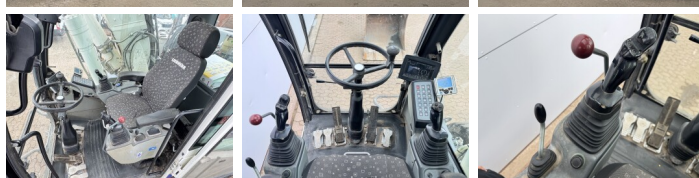

Liebherr

Liebherr A920

BOSS
MACHINERY

€ 59.500excl.

Annee de construction **2014**
Numero de reference **BM007670**
Heures **14.888**

Algemeen

Type **A920**
Emplacement **Veldhoven, Netherlands**
Overig **Tiltator Wimmer / Triple Boom / 3 Buckets + Forks Included / Rear + Side Camera / Heated Seat / Rear Blade!!!**
Certificaat **CE + EPA**

Description
Available at Boss Machinery! This Liebherr A920 Wheeled Excavator from 2014 has an engine power of 120 kW and counts 14888 operational hours. The total weight of this Liebherr A920 is 20500 kg and the dimensions are 8.95 x 2.55 x 3.23. Furthermore, this A920 is equipped with Radio, Camera, Attache rapide pour godet, Climate Control, Heated Seat, climatiseur, Bluetooth, Fonction hydraulique supplémentaire, Fonction de marteau, Graissage centralisé. The Liebherr Wheeled Excavator also has a CE + EPA marking. Do you want more information or do you want to try the Liebherr A920 at our yard? Please let us know.

Maten / Gewichten

Dimensions L*L*H **8.95 x 2.55 x 3.23**
Poids **20500**

Technische informatie

Configurations de lecteur **4x4**

Motor informatie

Moteur marque **Liebherr**
Moteur type **D834 A7**
Cylindres **4**
Turbo