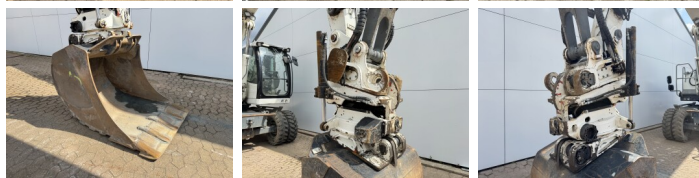

Liebherr

Liebherr A920

BOSS
MACHINERY

€ 59.500excl.

Annee de construction **2014**
Numero de reference **BM007670**
Heures **14.888**

Algemeen

Type **A920**
Emplacement **Veldhoven, Netherlands**
Overig **Tiltator Wimmer / Triple Boom / 3 Buckets + Forks Included / Rear + Side Camera / Heated Seat / Rear Blade!!!**
Certificaat **CE + EPA**

Description
Available at Boss Machinery! This Liebherr A920 Wheeled Excavator from 2014 has an engine power of 120 kW and counts 14888 operational hours. The total weight of this Liebherr A920 is 20500 kg and the dimensions are 8.95 x 2.55 x 3.23. Furthermore, this A920 is equipped with Radio, Camera, Attache rapide pour godet, Climate Control, Heated Seat, climatiseur, Bluetooth, Fonction hydraulique supplémentaire, Fonction de marteau, Graissage centralisé. The Liebherr Wheeled Excavator also has a CE + EPA marking. Do you want more information or do you want to try the Liebherr A920 at our yard? Please let us know.

Maten / Gewichten

Dimensions L*L*H **8.95 x 2.55 x 3.23**
Poids **20500**

Technische informatie

Configurations de lecteur **4x4**

Motor informatie

Moteur marque **Liebherr**
Moteur type **D834 A7**
Cylindres **4**
Turbo