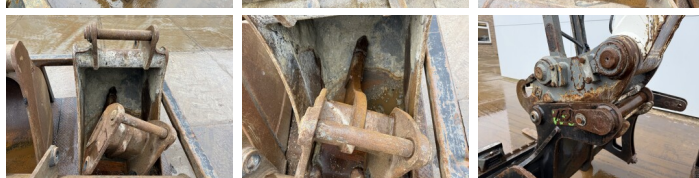

Description Available at Boss Machinery! This Liebherr A914 Compact Wheeled Excavator from 2012 has an engine power of 95 kW and counts 14319 operational hours. The total weight of this Liebherr A914 Compact is 18000 kg and the dimensions are 7.91 x 2.56 x 1.19. Furthermore, this A914 Compact is equipped with Camera, Attache rapide pour godet, Graissage centralisé. The Liebherr Wheeled Excavator also has a CE + EPA marking. Do you want more information or do you want to try the Liebherr A914 Compact at our yard? Please let us know.

Moteur marque Liebherr
Moteur type D834 A7
Cylindres 4
Turbo
Puissance dans kW 95

Banden / Rupsen

Opties

Camera

Attache rapide pour godet

Graissage centralisé