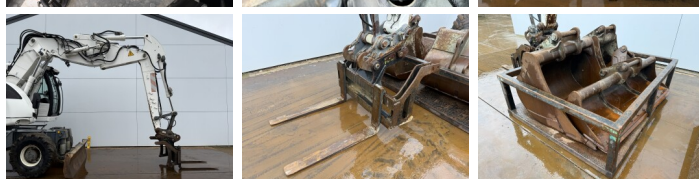

Liebherr

Liebherr A914 Compact

BOSS
MACHINERY

€ 42.500excl.

Annee de construction **2012**
Numero de reference **BM007361**
Heures **14.319**

Algemeen

Type A914 Compact
Emplacement Veldhoven, Netherlands
Certificaat CE + EPA

Description Available at Boss Machinery! This Liebherr A914 Compact Wheeled Excavator from 2012 has an engine power of 95 kW and counts 14319 operational hours. The total weight of this Liebherr A914 Compact is 18000 kg and the dimensions are 7.91 x 2.56 x 1.19. Furthermore, this A914 Compact is equipped with Camera, Attache rapide pour godet, Graissage centralisé. The Liebherr Wheeled Excavator also has a CE + EPA marking. Do you want more information or do you want to try the Liebherr A914 Compact at our yard? Please let us know.

Maten / Gewichten

Dimensions L*L*H 7.91 x 2.56 x 1.19
Bucket Dimensions: Bucket 1: 2200 mm / Bucket 2: 650 mm / Bucket 3: 1150 mm
Poids 18000

Technische informatie

Configurations de lecteur 4x4

Motor informatie

Moteur marque Liebherr
Moteur type D834 A7
Cylindres 4
Turbo
Puissance dans kW 95

Banden / Rupsen

Opties

Camera

Attache rapide pour godet

Graissage centralisé