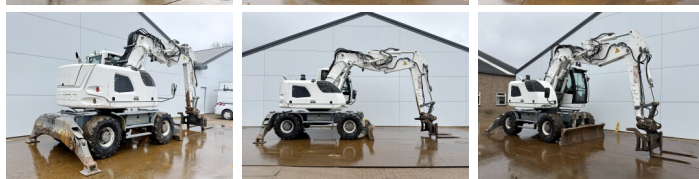

Liebherr

Liebherr A914 Compact

BOSS
MACHINERY

€ 42.500excl.

Annee de construction **2012**
Numero de reference **BM007361**
Heures **14.319**

Algemeen

Type A914 Compact
Emplacement Veldhoven, Netherlands
Certificaat CE + EPA

Description Available at Boss Machinery! This Liebherr A914 Compact Wheeled Excavator from 2012 has an engine power of 95 kW and counts 14319 operational hours. The total weight of this Liebherr A914 Compact is 18000 kg and the dimensions are 7.91 x 2.56 x 1.19. Furthermore, this A914 Compact is equipped with Camera, Attache rapide pour godet, Graissage centralisé. The Liebherr Wheeled Excavator also has a CE + EPA marking. Do you want more information or do you want to try the Liebherr A914 Compact at our yard? Please let us know.

Maten / Gewichten

Dimensions L*L*H 7.91 x 2.56 x 1.19
Bucket Dimensions: Bucket 1: 2200 mm / Bucket 2: 650 mm / Bucket 3: 1150 mm
Poids 18000

Technische informatie

Configurations de lecteur 4x4

Motor informatie

Moteur marque Liebherr
Moteur type D834 A7
Cylindres 4
Turbo
Puissance dans kW 95

Banden / Rupsen

Opties

Camera

Attache rapide pour godet

Graissage centralisé