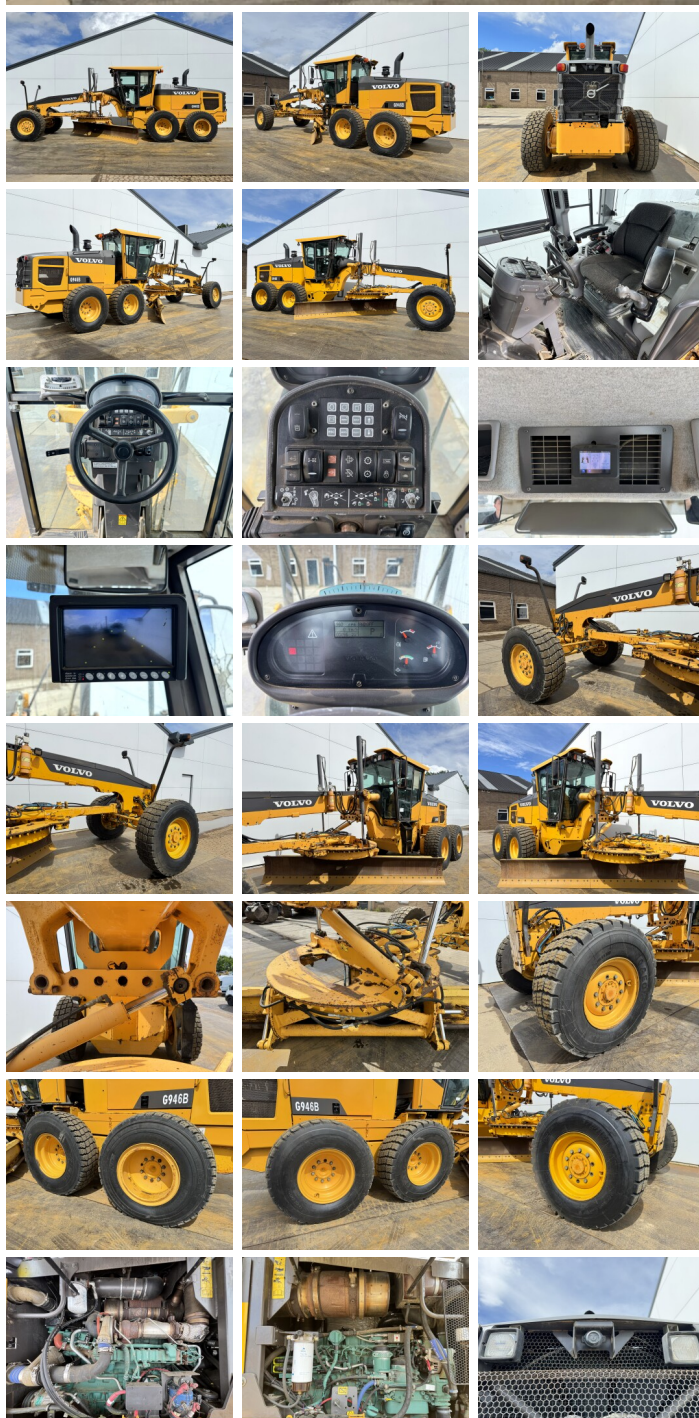

Volvo

Volvo G946B AWD 6x6

€ 64.500excl.

Annee de construction **2014**
Numero de reference **BM006945**
Heures **8.681**

Algemeen

Type G946B AWD 6x6
Emplacement Veldhoven, Netherlands
Certificaat EPA

Description

Available at Boss Machinery! This Volvo G946B AWD 6x6 Grader from 2014 has an engine power of 191 kW and counts 8681 operational hours. The total weight of this Volvo G946B AWD 6x6 is 17810 kg and the dimensions are 9.08 x 2.70 x 3.22. Furthermore, this G946B AWD 6x6 is equipped with Climate Control, climatiseur, Heated Seat, Camera, Radio, Bluetooth. The Volvo Grader also has a EPA marking. Do you want more information or do you want to try the Volvo G946B AWD 6x6 at our yard? Please let us know.

Maten / Gewichten

Poids 17810
Dimensions L*L*H 9.08 x 2.70 x 3.22

Technische informatie

Configurations de lecteur 6x6

Motor informatie

Moteur marque Volvo
Moteur type D8H
Cylindres 6
Turbo
Puissance dans kW 191

Banden / Rupsen

70% 70% 17.5R25
60% 60% 17.5R25
60% 60% 17.5R25

BOSS

MACHINERY