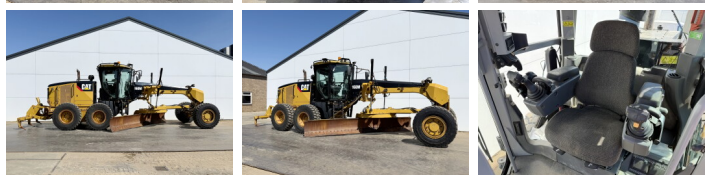

Caterpillar

Caterpillar 160M AWD

BOSS
MACHINERY

€ 74.500excl.

Annee de construction **2010**
Numero de reference **BM007238**
Heures **16.695**

Algemeen

Type 160M AWD
Emplacement Veldhoven, Netherlands
Certificaat EPA

Description

Available at Boss Machinery! This Caterpillar 160M AWD Grader from 2010 has an engine power of 200 kW and counts 16695 operational hours. The total weight of this Caterpillar 160M AWD is 19760 kg and the dimensions are 9.58 x 2.86 x 3.28. Furthermore, this 160M AWD is equipped with Radio, Climate Control, climatiseur, Bluetooth, Fonction hydraulique supplémentaire. The Caterpillar Grader also has a EPA marking. Do you want more information or do you want to try the Caterpillar 160M AWD at our yard? Please let us know.

Maten / Gewichten

Dimensions L*L*H 9.58 x 2.86 x 3.28
Poids 19760

Technische informatie

Configurations de lecteur 6x6

Motor informatie

Moteur marque Caterpillar
Moteur type C9
Cylindres 6
Turbo
Puissance dans kW 200

Banden / Rupsen

40% 40% 17.5R25
40% 40% 17.5R25