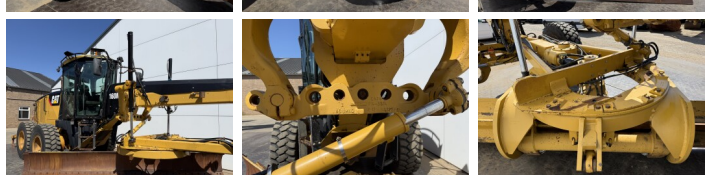

Caterpillar

# Caterpillar 160M AWD

**BOSS**  
MACHINERY

€ 74.500excl.

Annee de construction **2010**  
Numero de reference **BM007238**  
Heures **16.695**

## Algemeen

Type 160M AWD  
Emplacement Veldhoven, Netherlands  
Certificaat EPA

Description

Available at Boss Machinery! This Caterpillar 160M AWD Grader from 2010 has an engine power of 200 kW and counts 16695 operational hours. The total weight of this Caterpillar 160M AWD is 19760 kg and the dimensions are 9.58 x 2.86 x 3.28. Furthermore, this 160M AWD is equipped with Radio, Climate Control, climatiseur, Bluetooth, Fonction hydraulique supplémentaire. The Caterpillar Grader also has a EPA marking. Do you want more information or do you want to try the Caterpillar 160M AWD at our yard? Please let us know.

## Banden / Rupsen

40% 40% 17.5R25  
40% 40% 17.5R25

40% 40%

17.5R25