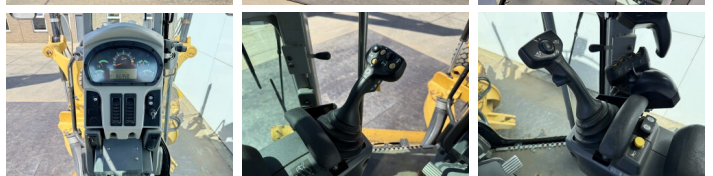

Caterpillar

Caterpillar 160M AWD

BOSS
MACHINERY

€ 74.500excl.

Annee de construction **2010**
Numero de reference **BM007238**
Heures **16.695**

Algemeen

Type 160M AWD
Emplacement Veldhoven, Netherlands
Certificaat EPA

Description

Available at Boss Machinery! This Caterpillar 160M AWD Grader from 2010 has an engine power of 200 kW and counts 16695 operational hours. The total weight of this Caterpillar 160M AWD is 19760 kg and the dimensions are 9.58 x 2.86 x 3.28. Furthermore, this 160M AWD is equipped with Radio, Climate Control, climatiseur, Bluetooth, Fonction hydraulique supplémentaire. The Caterpillar Grader also has a EPA marking. Do you want more information or do you want to try the Caterpillar 160M AWD at our yard? Please let us know.

Maten / Gewichten

Dimensions L*L*H 9.58 x 2.86 x 3.28
Poids 19760

Technische informatie

Configurations de lecteur 6x6

Motor informatie

Moteur marque Caterpillar
Moteur type C9
Cylindres 6
Turbo
Puissance dans kW 200

Banden / Rupsen

40% 40% 17.5R25
40% 40% 17.5R25