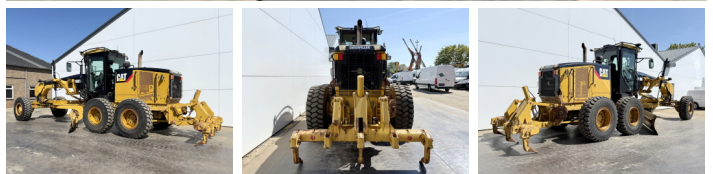

Caterpillar

Caterpillar 160M AWD

BOSS
MACHINERY

€ 74.500excl.

Annee de construction **2010**
Numero de reference **BM007238**
Heures **16.695**

Algemeen

Type 160M AWD
Emplacement Veldhoven, Netherlands
Certificaat EPA

Description

Available at Boss Machinery! This Caterpillar 160M AWD Grader from 2010 has an engine power of 200 kW and counts 16695 operational hours. The total weight of this Caterpillar 160M AWD is 19760 kg and the dimensions are 9.58 x 2.86 x 3.28. Furthermore, this 160M AWD is equipped with Radio, Climate Control, climatiseur, Bluetooth, Fonction hydraulique supplémentaire. The Caterpillar Grader also has a EPA marking. Do you want more information or do you want to try the Caterpillar 160M AWD at our yard? Please let us know.

Maten / Gewichten

Dimensions L*L*H 9.58 x 2.86 x 3.28
Poids 19760

Technische informatie

Configurations de lecteur 6x6

Motor informatie

Moteur marque Caterpillar
Moteur type C9
Cylindres 6
Turbo
Puissance dans kW 200

Banden / Rupsen

40% 40% 17.5R25
40% 40% 17.5R25