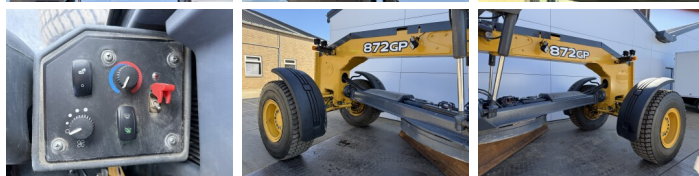

John Deere

John Deere 872G AWD

BOSS
MACHINERY

€ 84.500excl.

Annee de construction **2020**
Numero de reference **BM007236**
Heures **16.556**

Algemeen

Type **872G AWD**
Emplacement **Veldhoven, Netherlands**
Certificaat **EPA**

Description

Available at Boss Machinery! This John Deere 872G AWD Grader from 2020 has an engine power of 287 kW and counts 16556 operational hours. The total weight of this John Deere 872G AWD is 18000 kg and the dimensions are 9.80 x 2.83 x 3.20. Furthermore, this 872G AWD is equipped with Radio, Bluetooth, climatiseur, Climate Control, AdBlue, Heated Seat, Camera, Fonction hydraulique supplémentaire. The John Deere Grader also has a EPA marking. Do you want more information or do you want to try the John Deere 872G AWD at our yard? Please let us know.

Maten / Gewichten

Dimensions L*L*H **9.80 x 2.83 x 3.20**
Poids **18000**

Technische informatie

Configurations de lecteur **6x6**

Motor informatie

Moteur marque **John Deere**
Moteur type **6090HDW33**
Cylindres **6**
Turbo
Puissance dans kW **287**

Banden / Rupsen

40% 40% **17.5R25**
40% 40% **17.5R25**