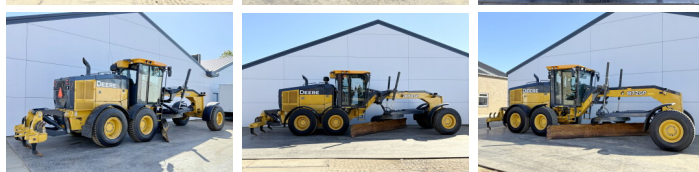

John Deere

John Deere 872G AWD

BOSS
MACHINERY

€ 84.500excl.

Annee de construction **2020**
Numero de reference **BM007236**
Heures **16.556**

Algemeen

Type **872G AWD**
Emplacement **Veldhoven, Netherlands**
Certificaat **EPA**

Description

Available at Boss Machinery! This John Deere 872G AWD Grader from 2020 has an engine power of 287 kW and counts 16556 operational hours. The total weight of this John Deere 872G AWD is 18000 kg and the dimensions are 9.80 x 2.83 x 3.20. Furthermore, this 872G AWD is equipped with Radio, Bluetooth, climatiseur, Climate Control, AdBlue, Heated Seat, Camera, Fonction hydraulique supplémentaire. The John Deere Grader also has a EPA marking. Do you want more information or do you want to try the John Deere 872G AWD at our yard? Please let us know.

Maten / Gewichten

Dimensions L*L*H **9.80 x 2.83 x 3.20**
Poids **18000**

Technische informatie

Configurations de lecteur **6x6**

Motor informatie

Moteur marque **John Deere**
Moteur type **6090HDW33**
Cylindres **6**
Turbo
Puissance dans kW **287**

Banden / Rupsen

40% 40% **17.5R25**
40% 40% **17.5R25**