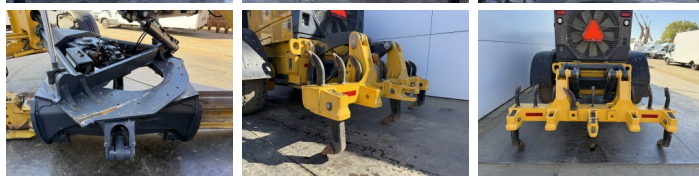

John Deere

John Deere 872G AWD

BOSS
MACHINERY

€ 84.500excl.

Annee de construction **2020**
Numero de reference **BM007236**
Heures **16.556**

Algemeen

Type **872G AWD**
Emplacement **Veldhoven, Netherlands**
Certificaat **EPA**

Description

Available at Boss Machinery! This John Deere 872G AWD Grader from 2020 has an engine power of 287 kW and counts 16556 operational hours. The total weight of this John Deere 872G AWD is 18000 kg and the dimensions are 9.80 x 2.83 x 3.20. Furthermore, this 872G AWD is equipped with Radio, Bluetooth, climatiseur, Climate Control, AdBlue, Heated Seat, Camera, Fonction hydraulique supplémentaire. The John Deere Grader also has a EPA marking. Do you want more information or do you want to try the John Deere 872G AWD at our yard? Please let us know.

Maten / Gewichten

Dimensions L*L*H **9.80 x 2.83 x 3.20**
Poids **18000**

Technische informatie

Configurations de lecteur **6x6**

Motor informatie

Moteur marque **John Deere**
Moteur type **6090HDW33**
Cylindres **6**
Turbo
Puissance dans kW **287**

Banden / Rupsen

40% 40% **17.5R25**
40% 40% **17.5R25**