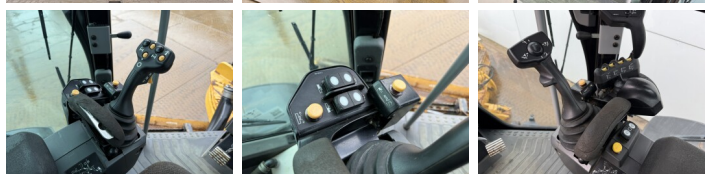

Caterpillar

Caterpillar 140M2 VHP AWD 6x6

€ 84.500excl.

Annee de construction **2012**
Numero de reference **BM007139**

Algemeen

Type 140M2 VHP AWD 6x6
Emplacement Veldhoven, Netherlands
Certificaat EPA

Available at Boss Machinery! This Caterpillar 140M2 VHP AWD 6x6 Grader from 2012 has an engine power of 197 kW and counts 0 operational hours. The total weight of this Caterpillar 140M2 VHP AWD 6x6 is 17680 kg and the dimensions are 8.75 x 2.90 x 3.40. Furthermore, this 140M2 VHP AWD 6x6 is equipped with climatiseur, Climate Control, AdBlue, Camera, Radio, Bluetooth, Fonction hydraulique supplémentaire. The Caterpillar Grader also has a EPA marking. Do you want more information or do you want to try the Caterpillar 140M2 VHP AWD 6x6 at our yard? Please let us know.

BOSS
MACHINERY

Banden / Rupsen

30%	30%	17.5R25 Good Year
30%	30%	17.5R25 Good Year
30%	30%	17.5R25 Good Year

Opties

climatiseur

Climate Control

AdBlue

Camera

Radio

Bluetooth

Fonction hydraulique
supplémentaire