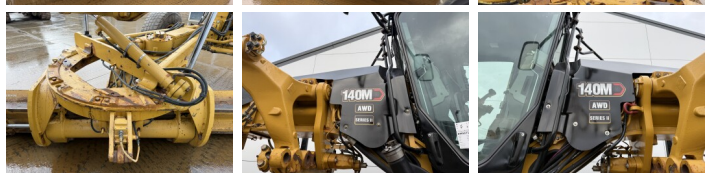

Caterpillar

Caterpillar 140M2 VHP AWD 6x6

€ 84.500excl.

Annee de construction **2012**
Numero de reference **BM007139**

Algemeen

Type 140M2 VHP AWD 6x6
Emplacement Veldhoven, Netherlands
Certificaat EPA

Available at Boss Machinery! This Caterpillar 140M2 VHP AWD 6x6 Grader from 2012 has an engine power of 197 kW and counts 0 operational hours. The total weight of this Caterpillar 140M2 VHP AWD 6x6 is 17680 kg and the dimensions are 8.75 x 2.90 x 3.40. Furthermore, this 140M2 VHP AWD 6x6 is equipped with climatiseur, Climate Control, AdBlue, Camera, Radio, Bluetooth, Fonction hydraulique supplémentaire. The Caterpillar Grader also has a EPA marking. Do you want more information or do you want to try the Caterpillar 140M2 VHP AWD 6x6 at our yard? Please let us know.

Description

Maten / Gewichten

Dimensions L*L*H 8.75 x 2.90 x 3.40
Poids 17680
Extra dimensions: 4.88m Blade

Technische informatie

Configurations de lecteur 6x6

Motor informatie

Moteur marque Caterpillar
Moteur type C9.3
Cylindres 6
Turbo
Puissance dans kW 197

BOSS
MACHINERY

Banden / Rupsen

30%	30%	17.5R25 Good Year
30%	30%	17.5R25 Good Year
30%	30%	17.5R25 Good Year

Opties

climatiseur

Climate Control

AdBlue

Camera