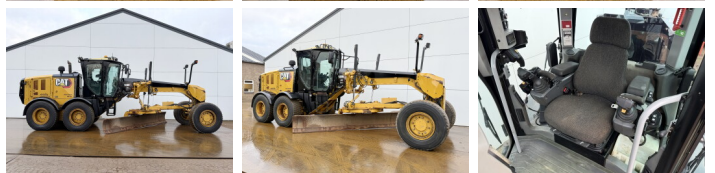

Caterpillar

Caterpillar 140M2 VHP AWD 6x6

€ 84.500excl.

Annee de construction **2012**
Numero de reference **BM007139**

Algemeen

Type 140M2 VHP AWD 6x6
Emplacement Veldhoven, Netherlands
Certificaat EPA

Available at Boss Machinery! This Caterpillar 140M2 VHP AWD 6x6 Grader from 2012 has an engine power of 197 kW and counts 0 operational hours. The total weight of this Caterpillar 140M2 VHP AWD 6x6 is 17680 kg and the dimensions are 8.75 x 2.90 x 3.40. Furthermore, this 140M2 VHP AWD 6x6 is equipped with climatiseur, Climate Control, AdBlue, Camera, Radio, Bluetooth, Fonction hydraulique supplémentaire. The Caterpillar Grader also has a EPA marking. Do you want more information or do you want to try the Caterpillar 140M2 VHP AWD 6x6 at our yard? Please let us know.

Description

Maten / Gewichten

Dimensions L*L*H 8.75 x 2.90 x 3.40
Poids 17680
Extra dimensions: 4.88m Blade

Technische informatie

Configurations de lecteur 6x6

Motor informatie

Moteur marque Caterpillar
Moteur type C9.3
Cylindres 6
Turbo
Puissance dans kW 197

BOSS
MACHINERY

Banden / Rupsen

30%	30%	17.5R25 Good Year
30%	30%	17.5R25 Good Year
30%	30%	17.5R25 Good Year

Opties

climatiseur

Climate Control

AdBlue

Camera