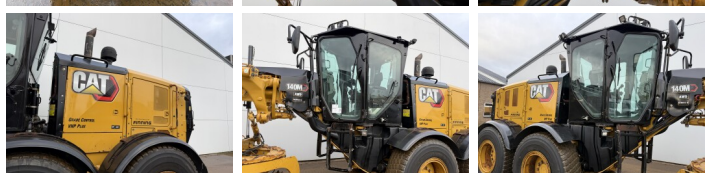

Caterpillar

Caterpillar 140M2 VHP AWD 6x6

€ 84.500excl.

Annee de construction **2012**
Numero de reference **BM007139**

Algemeen

Type 140M2 VHP AWD 6x6
Emplacement Veldhoven, Netherlands
Certificaat EPA

Available at Boss Machinery! This Caterpillar 140M2 VHP AWD 6x6 Grader from 2012 has an engine power of 197 kW and counts 0 operational hours. The total weight of this Caterpillar 140M2 VHP AWD 6x6 is 17680 kg and the dimensions are 8.75 x 2.90 x 3.40. Furthermore, this 140M2 VHP AWD 6x6 is equipped with climatiseur, Climate Control, AdBlue, Camera, Radio, Bluetooth, Fonction hydraulique supplémentaire. The Caterpillar Grader also has a EPA marking. Do you want more information or do you want to try the Caterpillar 140M2 VHP AWD 6x6 at our yard? Please let us know.

Description

Maten / Gewichten

Dimensions L*L*H 8.75 x 2.90 x 3.40
Poids 17680
Extra dimensions: 4.88m Blade

Technische informatie

Configurations de lecteur 6x6

Motor informatie

Moteur marque Caterpillar
Moteur type C9.3
Cylindres 6
Turbo
Puissance dans kW 197

BOSS
MACHINERY

Banden / Rupsen

30%	30%	17.5R25 Good Year
30%	30%	17.5R25 Good Year
30%	30%	17.5R25 Good Year

Opties

climatiseur

Climate Control

AdBlue

Camera