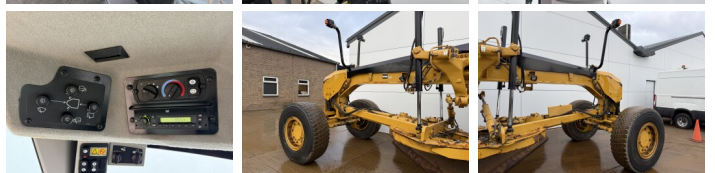

Caterpillar

Caterpillar 140M2 VHP AWD 6x6

€ 84.500excl.

Annee de construction **2012**
Numero de reference **BM007139**

Algemeen

Type 140M2 VHP AWD 6x6
Emplacement Veldhoven, Netherlands
Certificaat EPA

Available at Boss Machinery! This Caterpillar 140M2 VHP AWD 6x6 Grader from 2012 has an engine power of 197 kW and counts 0 operational hours. The total weight of this Caterpillar 140M2 VHP AWD 6x6 is 17680 kg and the dimensions are 8.75 x 2.90 x 3.40. Furthermore, this 140M2 VHP AWD 6x6 is equipped with climatiseur, Climate Control, AdBlue, Camera, Radio, Bluetooth, Fonction hydraulique supplémentaire. The Caterpillar Grader also has a EPA marking. Do you want more information or do you want to try the Caterpillar 140M2 VHP AWD 6x6 at our yard? Please let us know.

Description

Maten / Gewichten

Dimensions L*L*H 8.75 x 2.90 x 3.40
Poids 17680
Extra dimensions: 4.88m Blade

Technische informatie

Configurations de lecteur 6x6

Motor informatie

Moteur marque Caterpillar
Moteur type C9.3
Cylindres 6
Turbo
Puissance dans kW 197

BOSS
MACHINERY

Banden / Rupsen

30%	30%	17.5R25 Good Year
30%	30%	17.5R25 Good Year
30%	30%	17.5R25 Good Year

Opties

climatiseur

Climate Control

AdBlue

Camera

Radio

Bluetooth

Fonction hydraulique
supplémentaire