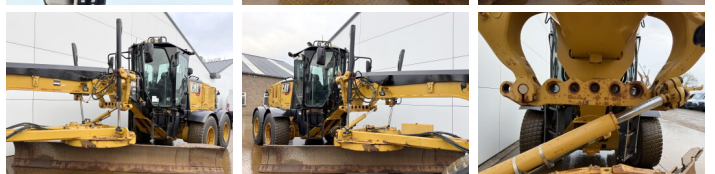

Caterpillar

Caterpillar 140M2 VHP AWD 6x6

€ 84.500excl.

Annee de construction **2012**
Numero de reference **BM007139**

Algemeen

Type 140M2 VHP AWD 6x6
Emplacement Veldhoven, Netherlands
Certificaat EPA

Available at Boss Machinery! This Caterpillar 140M2 VHP AWD 6x6 Grader from 2012 has an engine power of 197 kW and counts 0 operational hours. The total weight of this Caterpillar 140M2 VHP AWD 6x6 is 17680 kg and the dimensions are 8.75 x 2.90 x 3.40. Furthermore, this 140M2 VHP AWD 6x6 is equipped with climatiseur, Climate Control, AdBlue, Camera, Radio, Bluetooth, Fonction hydraulique supplémentaire. The Caterpillar Grader also has a EPA marking. Do you want more information or do you want to try the Caterpillar 140M2 VHP AWD 6x6 at our yard? Please let us know.

Description

Maten / Gewichten

Dimensions L*L*H 8.75 x 2.90 x 3.40
Poids 17680
Extra dimensions: 4.88m Blade

Technische informatie

Configurations de lecteur 6x6

Motor informatie

Moteur marque Caterpillar
Moteur type C9.3
Cylindres 6
Turbo
Puissance dans kW 197

BOSS
MACHINERY

Banden / Rupsen

30%	30%	17.5R25 Good Year
30%	30%	17.5R25 Good Year
30%	30%	17.5R25 Good Year

Opties

climatiseur

Climate Control

AdBlue

Camera