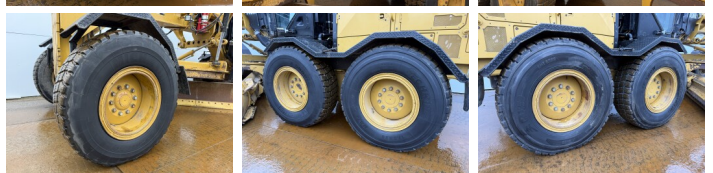

Description

Available at Boss Machinery! This Caterpillar 140M3 Grader from 2018 has an engine power of 189 kW and counts 8892 operational hours. The total weight of this Caterpillar 140M3 is 17680 kg and the dimensions are 8.91 x 2.88 x 3.49. Furthermore, this 140M3 is equipped with Camera, Radio, Bluetooth, climatiseur, Climate Control, AdBlue, Fonction hydraulique supplémentaire. The Caterpillar Grader also has a EPA marking. Do you want more information or do you want to try the Caterpillar 140M3 at our yard? Please let us know.

Banden / Rupsen

40% 40% **17.5R25**
40% 40% **17.5R25**

BOSS

MACHINERY

40% 40%

17.5R25

Opties

Camera