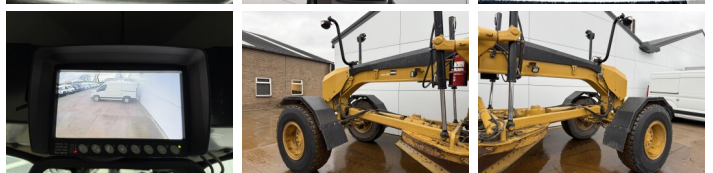

Description

Available at Boss Machinery! This Caterpillar 140M3 Grader from 2018 has an engine power of 189 kW and counts 8892 operational hours. The total weight of this Caterpillar 140M3 is 17680 kg and the dimensions are 8.91 x 2.88 x 3.49. Furthermore, this 140M3 is equipped with Camera, Radio, Bluetooth, climatiseur, Climate Control, AdBlue, Fonction hydraulique supplémentaire. The Caterpillar Grader also has a EPA marking. Do you want more information or do you want to try the Caterpillar 140M3 at our yard? Please let us know.

Maten / Gewichten

Dimensions L*L*H **8.91 x 2.88 x 3.49**
Poids **17680**

Technische informatie

Configurations de lecteur **6x4**

Motor informatie

Moteur marque **Caterpillar**
Moteur type **C9.3**
Cylindres **6**
Turbo
Puissance dans kW **189**

Banden / Rupsen

40% 40% **17.5R25**
40% 40% **17.5R25**

BOSS

MACHINERY

40% 40%

17.5R25

Opties

Camera