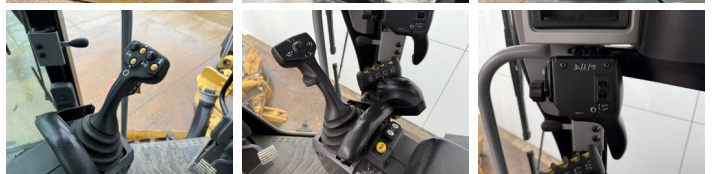

Description

Available at Boss Machinery! This Caterpillar 140M3 Grader from 2018 has an engine power of 189 kW and counts 8892 operational hours. The total weight of this Caterpillar 140M3 is 17680 kg and the dimensions are 8.91 x 2.88 x 3.49. Furthermore, this 140M3 is equipped with Camera, Radio, Bluetooth, climatiseur, Climate Control, AdBlue, Fonction hydraulique supplémentaire. The Caterpillar Grader also has a EPA marking. Do you want more information or do you want to try the Caterpillar 140M3 at our yard? Please let us know.

Banden / Rupsen

40% 40% **17.5R25**
40% 40% **17.5R25**

BOSS

MACHINERY

40% 40%

17.5R25

Opties

Camera