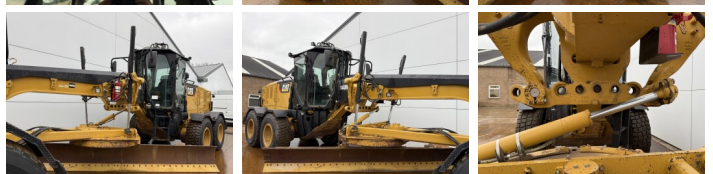

Description

Available at Boss Machinery! This Caterpillar 140M3 Grader from 2018 has an engine power of 189 kW and counts 8892 operational hours. The total weight of this Caterpillar 140M3 is 17680 kg and the dimensions are 8.91 x 2.88 x 3.49. Furthermore, this 140M3 is equipped with Camera, Radio, Bluetooth, climatiseur, Climate Control, AdBlue, Fonction hydraulique supplémentaire. The Caterpillar Grader also has a EPA marking. Do you want more information or do you want to try the Caterpillar 140M3 at our yard? Please let us know.

Banden / Rupsen

40% 40% **17.5R25**
40% 40% **17.5R25**

BOSS

MACHINERY

40% 40%

17.5R25

Opties

Camera