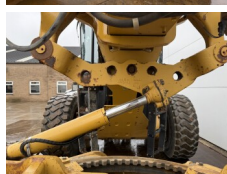

Caterpillar

Caterpillar 14M

BOSS
MACHINERY

Annee de construction **2008**
Numero de reference **BM007047**

Algemeen

Type 14M
Emplacement Veldhoven, Netherlands
Certificaat EPA
Available at Boss Machinery! This Caterpillar 14M Grader from 2008 has an engine power of 205 kW and counts 0 operational hours. The total weight of this Caterpillar 14M is 20560 kg and the dimensions are 10.86 x 3.08 x 3.56. Furthermore, this 14M is equipped with Radio, AdBlue, Ripper Valve, Bluetooth, climatiseur, Fonction hydraulique supplémentaire. The Caterpillar Grader also has a EPA marking. Do you want more information or do you want to try the Caterpillar 14M at our yard? Please let us know.

Description

Maten / Gewichten

Dimensions L*L*H 10.86 x 3.08 x 3.56
Poids 20560

Technische informatie

Configurations de lecteur 6x4

Motor informatie

Moteur marque Caterpillar
Moteur type C11
Cylindres 6
Turbo
Puissance dans kW 205

Banden / Rupsen

60% 60% 20.5R25
40% 40% 20.5R25
40% 40% 20.5R25

Opties