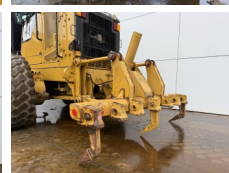

Caterpillar

Caterpillar 14M

BOSS
MACHINERY

Annee de construction **2008**
Numero de reference **BM007047**

Algemeen

Type 14M
Emplacement Veldhoven, Netherlands
Certificaat EPA
Available at Boss Machinery! This Caterpillar 14M Grader from 2008 has an engine power of 205 kW and counts 0 operational hours. The total weight of this Caterpillar 14M is 20560 kg and the dimensions are 10.86 x 3.08 x 3.56. Furthermore, this 14M is equipped with Radio, AdBlue, Ripper Valve, Bluetooth, climatiseur, Fonction hydraulique supplémentaire. The Caterpillar Grader also has a EPA marking. Do you want more information or do you want to try the Caterpillar 14M at our yard? Please let us know.

Description

Maten / Gewichten

Dimensions L*L*H 10.86 x 3.08 x 3.56
Poids 20560

Technische informatie

Configurations de lecteur 6x4

Motor informatie

Moteur marque Caterpillar
Moteur type C11
Cylindres 6
Turbo
Puissance dans kW 205

Banden / Rupsen

60% 60% 20.5R25
40% 40% 20.5R25
40% 40% 20.5R25

Opties