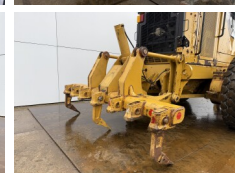

Caterpillar

Caterpillar 14M

BOSS
MACHINERY

Annee de construction **2008**
Numero de reference **BM007047**

Algemeen

Type 14M
Emplacement Veldhoven, Netherlands
Certificaat EPA
Available at Boss Machinery! This Caterpillar 14M Grader from 2008 has an engine power of 205 kW and counts 0 operational hours. The total weight of this Caterpillar 14M is 20560 kg and the dimensions are 10.86 x 3.08 x 3.56. Furthermore, this 14M is equipped with Radio, AdBlue, Ripper Valve, Bluetooth, climatiseur, Fonction hydraulique supplémentaire. The Caterpillar Grader also has a EPA marking. Do you want more information or do you want to try the Caterpillar 14M at our yard? Please let us know.

Description

Maten / Gewichten

Dimensions L*L*H 10.86 x 3.08 x 3.56
Poids 20560

Technische informatie

Configurations de lecteur 6x4

Motor informatie

Moteur marque Caterpillar
Moteur type C11
Cylindres 6
Turbo
Puissance dans kW 205

Banden / Rupsen

60% 60% 20.5R25
40% 40% 20.5R25
40% 40% 20.5R25

Opties