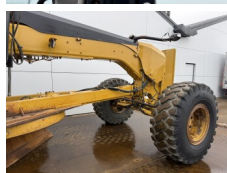

Caterpillar

Caterpillar 14M

BOSS
MACHINERY

Annee de construction **2008**
Numero de reference **BM007047**

Algemeen

Type 14M
Emplacement Veldhoven, Netherlands
Certificaat EPA
Available at Boss Machinery! This Caterpillar 14M Grader from 2008 has an engine power of 205 kW and counts 0 operational hours. The total weight of this Caterpillar 14M is 20560 kg and the dimensions are 10.86 x 3.08 x 3.56. Furthermore, this 14M is equipped with Radio, AdBlue, Ripper Valve, Bluetooth, climatiseur, Fonction hydraulique supplémentaire. The Caterpillar Grader also has a EPA marking. Do you want more information or do you want to try the Caterpillar 14M at our yard? Please let us know.

Description

Maten / Gewichten

Dimensions L*L*H 10.86 x 3.08 x 3.56
Poids 20560

Technische informatie

Configurations de lecteur 6x4

Motor informatie

Moteur marque Caterpillar
Moteur type C11
Cylindres 6
Turbo
Puissance dans kW 205

Banden / Rupsen

60% 60% 20.5R25
40% 40% 20.5R25
40% 40% 20.5R25

Opties