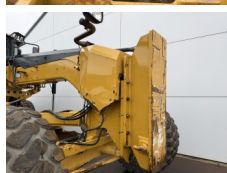

Caterpillar

Caterpillar 14M

BOSS
MACHINERY

Annee de construction **2008**
Numero de reference **BM007047**

Algemeen

Type 14M
Emplacement Veldhoven, Netherlands
Certificaat EPA
Available at Boss Machinery! This Caterpillar 14M Grader from 2008 has an engine power of 205 kW and counts 0 operational hours. The total weight of this Caterpillar 14M is 20560 kg and the dimensions are 10.86 x 3.08 x 3.56. Furthermore, this 14M is equipped with Radio, AdBlue, Ripper Valve, Bluetooth, climatiseur, Fonction hydraulique supplémentaire. The Caterpillar Grader also has a EPA marking. Do you want more information or do you want to try the Caterpillar 14M at our yard? Please let us know.

Description

Maten / Gewichten

Dimensions L*L*H 10.86 x 3.08 x 3.56
Poids 20560

Technische informatie

Configurations de lecteur 6x4

Motor informatie

Moteur marque Caterpillar
Moteur type C11
Cylindres 6
Turbo
Puissance dans kW 205

Banden / Rupsen

60% 60% 20.5R25
40% 40% 20.5R25
40% 40% 20.5R25

Opties