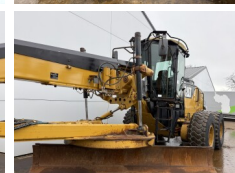

Caterpillar

Caterpillar 14M

BOSS
MACHINERY

Annee de construction **2008**
Numero de reference **BM007047**

Algemeen

Type 14M
Emplacement Veldhoven, Netherlands
Certificaat EPA
Available at Boss Machinery! This Caterpillar 14M Grader from 2008 has an engine power of 205 kW and counts 0 operational hours. The total weight of this Caterpillar 14M is 20560 kg and the dimensions are 10.86 x 3.08 x 3.56. Furthermore, this 14M is equipped with Radio, AdBlue, Ripper Valve, Bluetooth, climatiseur, Fonction hydraulique supplémentaire. The Caterpillar Grader also has a EPA marking. Do you want more information or do you want to try the Caterpillar 14M at our yard? Please let us know.

Description

Maten / Gewichten

Dimensions L*L*H 10.86 x 3.08 x 3.56
Poids 20560

Technische informatie

Configurations de lecteur 6x4

Motor informatie

Moteur marque Caterpillar
Moteur type C11
Cylindres 6
Turbo
Puissance dans kW 205

Banden / Rupsen

60% 60% 20.5R25
40% 40% 20.5R25
40% 40% 20.5R25

Opties