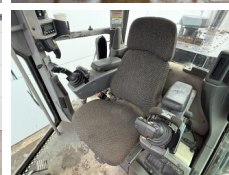

Caterpillar

Caterpillar 14M

BOSS
MACHINERY

Annee de construction **2008**
Numero de reference **BM007047**

Algemeen

Type 14M
Emplacement Veldhoven, Netherlands
Certificaat EPA
Available at Boss Machinery! This Caterpillar 14M Grader from 2008 has an engine power of 205 kW and counts 0 operational hours. The total weight of this Caterpillar 14M is 20560 kg and the dimensions are 10.86 x 3.08 x 3.56. Furthermore, this 14M is equipped with Radio, AdBlue, Ripper Valve, Bluetooth, climatiseur, Fonction hydraulique supplémentaire. The Caterpillar Grader also has a EPA marking. Do you want more information or do you want to try the Caterpillar 14M at our yard? Please let us know.

Description

Maten / Gewichten

Dimensions L*L*H 10.86 x 3.08 x 3.56
Poids 20560

Technische informatie

Configurations de lecteur 6x4

Motor informatie

Moteur marque Caterpillar
Moteur type C11
Cylindres 6
Turbo
Puissance dans kW 205

Banden / Rupsen

60% 60% 20.5R25
40% 40% 20.5R25
40% 40% 20.5R25

Opties