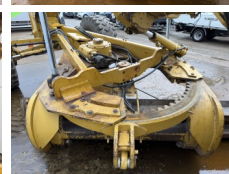

Caterpillar

Caterpillar 14M

BOSS
MACHINERY

Annee de construction **2008**
Numero de reference **BM007047**

Algemeen

Type 14M
Emplacement Veldhoven, Netherlands
Certificaat EPA
Available at Boss Machinery! This Caterpillar 14M Grader from 2008 has an engine power of 205 kW and counts 0 operational hours. The total weight of this Caterpillar 14M is 20560 kg and the dimensions are 10.86 x 3.08 x 3.56. Furthermore, this 14M is equipped with Radio, AdBlue, Ripper Valve, Bluetooth, climatiseur, Fonction hydraulique supplémentaire. The Caterpillar Grader also has a EPA marking. Do you want more information or do you want to try the Caterpillar 14M at our yard? Please let us know.

Description

Maten / Gewichten

Dimensions L*L*H 10.86 x 3.08 x 3.56
Poids 20560

Technische informatie

Configurations de lecteur 6x4

Motor informatie

Moteur marque Caterpillar
Moteur type C11
Cylindres 6
Turbo
Puissance dans kW 205

Banden / Rupsen

60% 60% 20.5R25
40% 40% 20.5R25
40% 40% 20.5R25

Opties