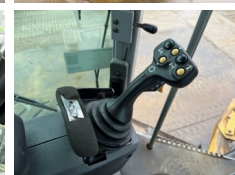

Caterpillar

Caterpillar 14M

BOSS
MACHINERY

Annee de construction **2008**
Numero de reference **BM007047**

Algemeen

Type 14M
Emplacement Veldhoven, Netherlands
Certificaat EPA
Available at Boss Machinery! This Caterpillar 14M Grader from 2008 has an engine power of 205 kW and counts 0 operational hours. The total weight of this Caterpillar 14M is 20560 kg and the dimensions are 10.86 x 3.08 x 3.56. Furthermore, this 14M is equipped with Radio, AdBlue, Ripper Valve, Bluetooth, climatiseur, Fonction hydraulique supplémentaire. The Caterpillar Grader also has a EPA marking. Do you want more information or do you want to try the Caterpillar 14M at our yard? Please let us know.

Description

Maten / Gewichten

Dimensions L*L*H 10.86 x 3.08 x 3.56
Poids 20560

Technische informatie

Configurations de lecteur 6x4

Motor informatie

Moteur marque Caterpillar
Moteur type C11
Cylindres 6
Turbo
Puissance dans kW 205

Banden / Rupsen

60% 60% 20.5R25
40% 40% 20.5R25
40% 40% 20.5R25

Opties