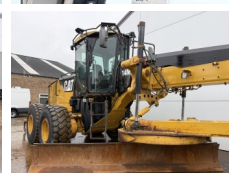

Caterpillar

Caterpillar 14M

BOSS
MACHINERY

Annee de construction **2008**
Numero de reference **BM007047**

Algemeen

Type 14M
Emplacement Veldhoven, Netherlands
Certificaat EPA
Available at Boss Machinery! This Caterpillar 14M Grader from 2008 has an engine power of 205 kW and counts 0 operational hours. The total weight of this Caterpillar 14M is 20560 kg and the dimensions are 10.86 x 3.08 x 3.56. Furthermore, this 14M is equipped with Radio, AdBlue, Ripper Valve, Bluetooth, climatiseur, Fonction hydraulique supplémentaire. The Caterpillar Grader also has a EPA marking. Do you want more information or do you want to try the Caterpillar 14M at our yard? Please let us know.

Description

Maten / Gewichten

Dimensions L*L*H 10.86 x 3.08 x 3.56
Poids 20560

Technische informatie

Configurations de lecteur 6x4

Motor informatie

Moteur marque Caterpillar
Moteur type C11
Cylindres 6
Turbo
Puissance dans kW 205

Banden / Rupsen

60% 60% 20.5R25
40% 40% 20.5R25
40% 40% 20.5R25

Opties