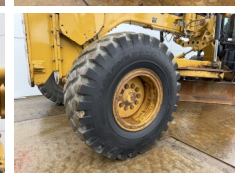

Caterpillar

Caterpillar 14M

BOSS
MACHINERY

Annee de construction **2008**
Numero de reference **BM007047**

Algemeen

Type 14M
Emplacement Veldhoven, Netherlands
Certificaat EPA
Available at Boss Machinery! This Caterpillar 14M Grader from 2008 has an engine power of 205 kW and counts 0 operational hours. The total weight of this Caterpillar 14M is 20560 kg and the dimensions are 10.86 x 3.08 x 3.56. Furthermore, this 14M is equipped with Radio, AdBlue, Ripper Valve, Bluetooth, climatiseur, Fonction hydraulique supplémentaire. The Caterpillar Grader also has a EPA marking. Do you want more information or do you want to try the Caterpillar 14M at our yard? Please let us know.

Description

Maten / Gewichten

Dimensions L*L*H 10.86 x 3.08 x 3.56
Poids 20560

Technische informatie

Configurations de lecteur 6x4

Motor informatie

Moteur marque Caterpillar
Moteur type C11
Cylindres 6
Turbo
Puissance dans kW 205

Banden / Rupsen

60% 60% 20.5R25
40% 40% 20.5R25
40% 40% 20.5R25

Opties