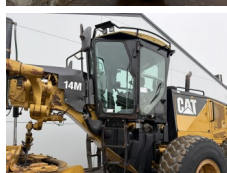

Caterpillar

Caterpillar 14M

BOSS
MACHINERY

Annee de construction **2008**
Numero de reference **BM007047**

Algemeen

Type 14M
Emplacement Veldhoven, Netherlands
Certificaat EPA
Available at Boss Machinery! This Caterpillar 14M Grader from 2008 has an engine power of 205 kW and counts 0 operational hours. The total weight of this Caterpillar 14M is 20560 kg and the dimensions are 10.86 x 3.08 x 3.56. Furthermore, this 14M is equipped with Radio, AdBlue, Ripper Valve, Bluetooth, climatiseur, Fonction hydraulique supplémentaire. The Caterpillar Grader also has a EPA marking. Do you want more information or do you want to try the Caterpillar 14M at our yard? Please let us know.

Description

Maten / Gewichten

Dimensions L*L*H 10.86 x 3.08 x 3.56
Poids 20560

Technische informatie

Configurations de lecteur 6x4

Motor informatie

Moteur marque Caterpillar
Moteur type C11
Cylindres 6
Turbo
Puissance dans kW 205

Banden / Rupsen

60% 60% 20.5R25
40% 40% 20.5R25
40% 40% 20.5R25

Opties