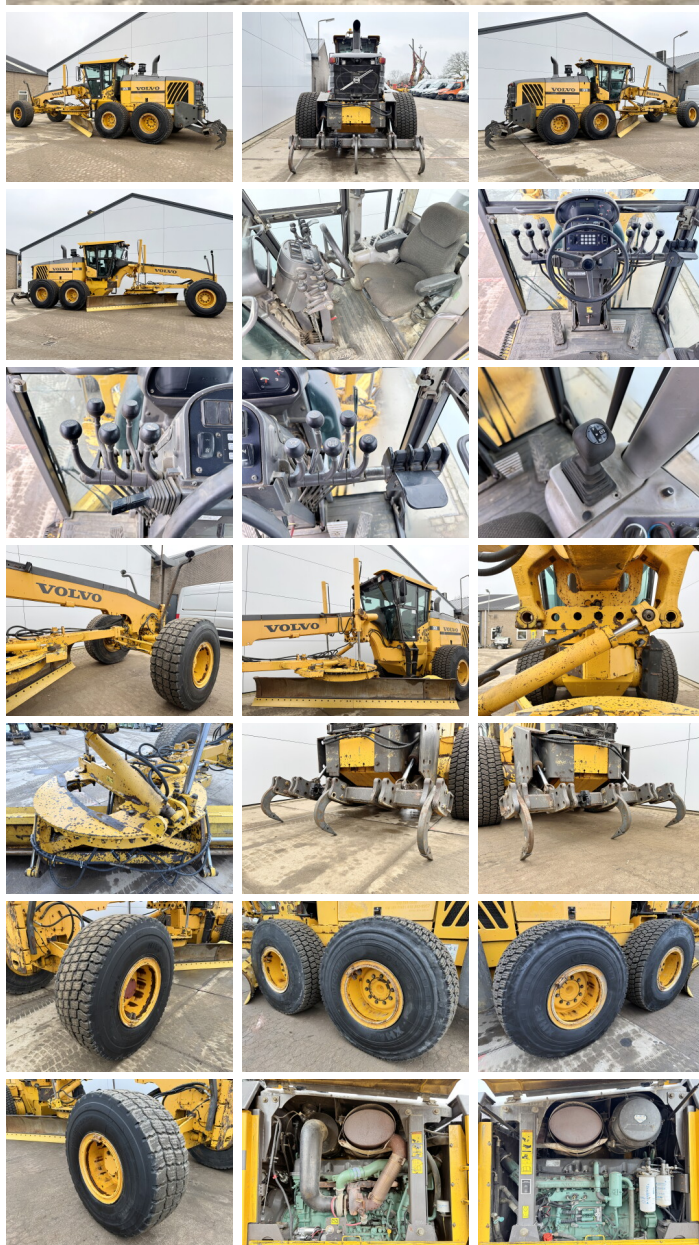

Volvo

Volvo G970

€ 56.500excl.

Annee de construction **2011**
Numero de reference **BM006230**

Algemeen

Type **G970**
Emplacement **Veldhoven, Netherlands**
Certificaat **EPA**
Chassis nummer **VCE0G970POS525327**

Description

Available at Boss Machinery! This Volvo G970 Grader from 2011 has an engine power of 191 kW and counts 0 operational hours. The total weight of this Volvo G970 is 20680 kg and the dimensions are 10.40 x 2.95 x 3.30. Furthermore, this G970 is equipped with climatiseur, Fonction hydraulique supplémentaire. The Volvo Grader also has a EPA marking. Do you want more information or do you want to try the Volvo G970 at our yard? Please let us know.

Maten / Gewichten

Dimensions L*L*H **10.40 x 2.95 x 3.30**
Poids **20680**

Technische informatie

Configurations de lecteur **6x4**

Motor informatie

Moteur marque **Volvo**
Moteur type **D9B**
Cylindres **6**
Turbo
Puissance dans kW **191**

Banden / Rupsen

50% 50% **20.5R25**
50% 50% **20.5R25**
50% 50% **20.5R25**

BOSS

MACHINERY