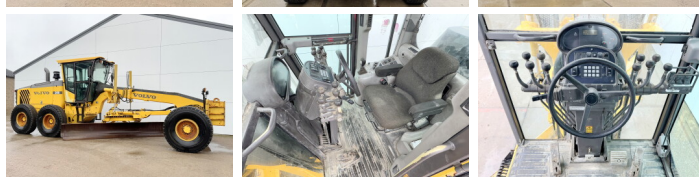

Volvo

Volvo G990

BOSS
MACHINERY

€ 51.500excl.

Annee de construction **2008**
Numero de reference **BM006229**
Heures **12.184**

Algemeen

Type G990
Emplacement Veldhoven, Netherlands
Description Available at Boss Machinery! This Volvo G990 Grader from 2008 has an engine power of 202 kW and counts 12184 operational hours. The total weight of this Volvo G990 is 21390 kg and the dimensions are 10.10 x 2.85 x 3.51. Furthermore, this G990 is equipped with Radio, climatiseur. Do you want more information or do you want to try the Volvo G990 at our yard? Please let us know.

Maten / Gewichten

Dimensions L*L*H 10.10 x 2.85 x 3.51
Blade Width 4.85m
Poids 21390

Technische informatie

Configurations de lecteur 6x4

Motor informatie

Moteur marque Volvo
Moteur type D9B
Cylindres 6
Turbo
Puissance dans kW 202

Banden / Rupsen

80% 80% 16.00R24
80% 80% 16.00R24
80% 80% 16.00R24

Opties

Radio

climatiseur