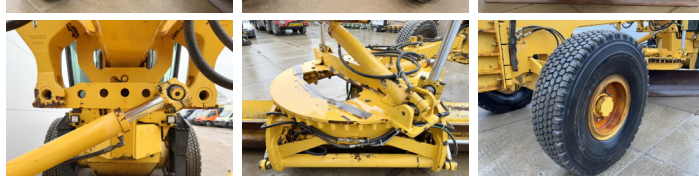

Volvo

Volvo G990

BOSS
MACHINERY

€ 51.500excl.

Annee de construction **2008**
Numero de reference **BM006229**
Heures **12.184**

Algemeen

Type G990
Emplacement Veldhoven, Netherlands
Description Available at Boss Machinery! This Volvo G990 Grader from 2008 has an engine power of 202 kW and counts 12184 operational hours. The total weight of this Volvo G990 is 21390 kg and the dimensions are 10.10 x 2.85 x 3.51. Furthermore, this G990 is equipped with Radio, climatiseur. Do you want more information or do you want to try the Volvo G990 at our yard? Please let us know.

Maten / Gewichten

Dimensions L*L*H 10.10 x 2.85 x 3.51
Blade Width 4.85m
Poids 21390

Technische informatie

Configurations de lecteur 6x4

Motor informatie

Moteur marque Volvo
Moteur type D9B
Cylindres 6
Turbo
Puissance dans kW 202

Banden / Rupsen

80% 80% 16.00R24
80% 80% 16.00R24
80% 80% 16.00R24

Opties

Radio

climatiseur