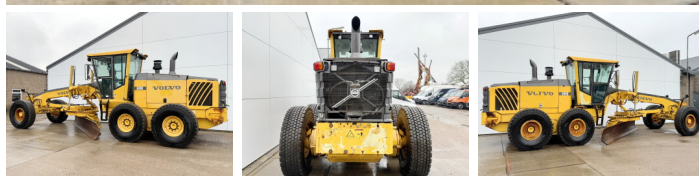

Volvo

Volvo G990

BOSS
MACHINERY

€ 51.500excl.

Annee de construction **2008**
Numero de reference **BM006229**
Heures **12.184**

Algemeen

Type G990
Emplacement Veldhoven, Netherlands
Description Available at Boss Machinery! This Volvo G990 Grader from 2008 has an engine power of 202 kW and counts 12184 operational hours. The total weight of this Volvo G990 is 21390 kg and the dimensions are 10.10 x 2.85 x 3.51. Furthermore, this G990 is equipped with Radio, climatiseur. Do you want more information or do you want to try the Volvo G990 at our yard? Please let us know.

Maten / Gewichten

Dimensions L*L*H 10.10 x 2.85 x 3.51
Blade Width 4.85m
Poids 21390

Technische informatie

Configurations de lecteur 6x4

Motor informatie

Moteur marque Volvo
Moteur type D9B
Cylindres 6
Turbo
Puissance dans kW 202

Banden / Rupsen

80% 80% 16.00R24
80% 80% 16.00R24
80% 80% 16.00R24

Opties

Radio

climatiseur