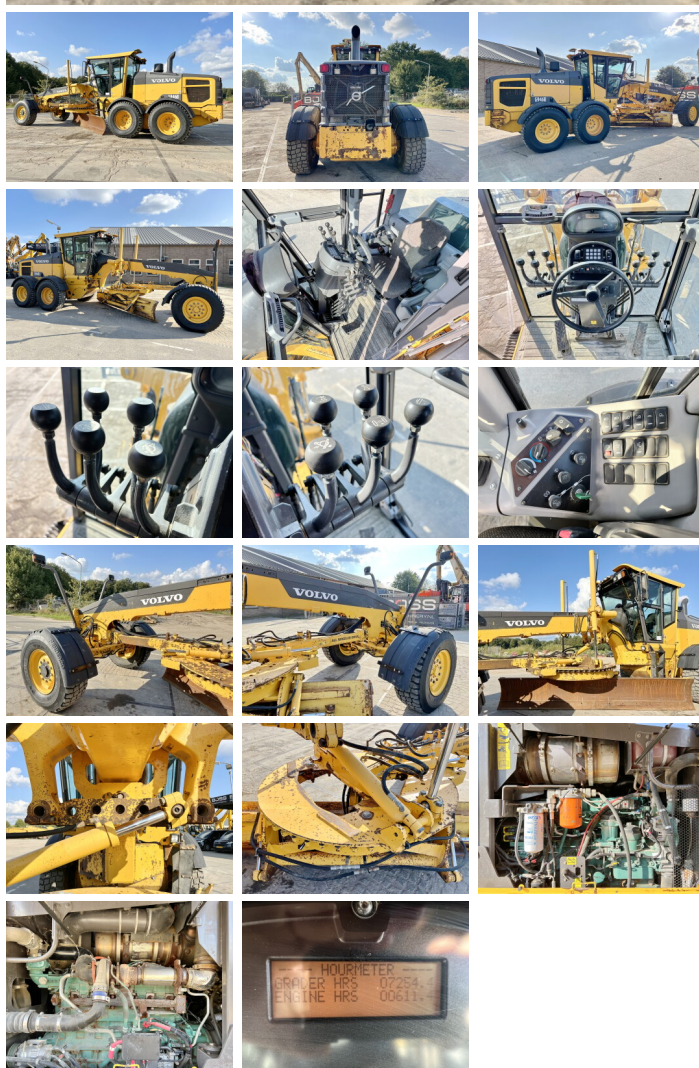

Volvo

Volvo G946B 6x6

BOSS
MACHINERY

€ 74.500excl.

Annee de construction **2013**
Numero de reference **BM006033**
Heures **7.254**

Algemeen

Type G946B 6x6
Emplacement Veldhoven, Netherlands
Certificaat EPA

Description Available at Boss Machinery! This Volvo G946B 6x6 Grader from 2013 has an engine power of 191 kW and counts 7254 operational hours. The total weight of this Volvo G946B 6x6 is 17500 kg and the dimensions are 9.35 x 2.82 x 3.23. Furthermore, this G946B 6x6 is equipped with Heated Mirrors, Backup alarm, climatiseur, Radio, Beacon. The Volvo Grader also has a EPA marking. Do you want more information or do you want to try the Volvo G946B 6x6 at our yard? Please let us know.

Maten / Gewichten

Dimensions L*L*H 9.35 x 2.82 x 3.23
Poids 17500

Technische informatie

Configurations de lecteur 6x6

Motor informatie

Moteur marque Volvo
Moteur type D8H
Cylindres 6
Turbo
Puissance dans kW 191

Banden / Rupsen

50% 50% 17.5R25
80% 80% 17.5R25
80% 80% 17.5R25