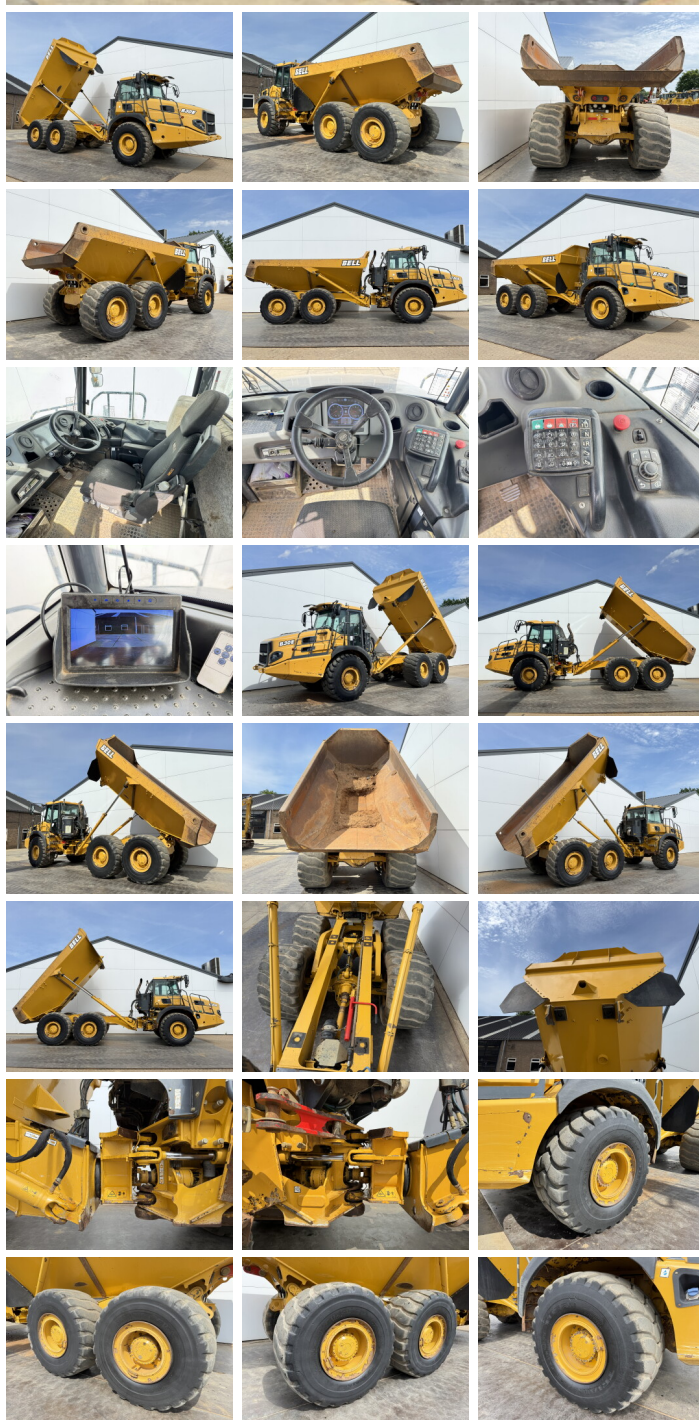

Bell

Bell B30E

€ 79.500excl.

Annee de construction **2017**
Numero de reference **BM007764**
Heures **10.825**

Algemeen

Type **B30E**
Emplacement **Veldhoven, Netherlands**
Certificaat **CE + EPA**
Description **Available at Boss Machinery! This Bell B30E Dump Truck from 2017 has an engine power of 260 kW and counts 10825 operational hours. The total weight of this Bell B30E is 47680 kg and the dimensions are 9.91 x 3.03 x 3.44. Furthermore, this B30E is equipped with Camera, Body heating, climatiseur, Radio. The Bell Dump Truck also has a CE + EPA marking. Do you want more information or do you want to try the Bell B30E at our yard? Please let us know.**

Maten / Gewichten

Dimensions L*L*H **9.91 x 3.03 x 3.44**
Poids **47680**

Technische informatie

Configurations de lecteur **6x6**

Motor informatie

Moteur marque **Mercedes-Benz**
Moteur type **OM 936 LA**
Cylindres **6**
Turbo
Puissance dans kW **260**

Banden / Rupsen

40% 40% **30/65R25**
30% 30% **30/65R25**
30% 30% **30/65R25**

BOSS

MACHINERY