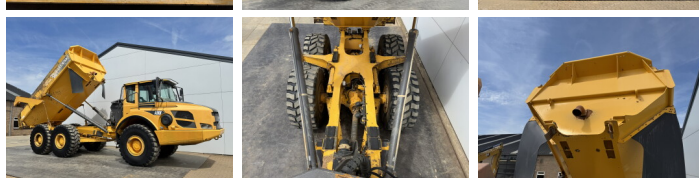

Volvo

Volvo A30F

BOSS
MACHINERY

€ 99.500excl.

Annee de construction **2013**
Numero de reference **BM007794**
Heures **10.029**

Algemeen

Type A30F
Emplacement Veldhoven, Netherlands
Certificaat CE + EPA

Description Available at Boss Machinery! This Volvo A30F Dump Truck from 2013 has an engine power of 265 kW and counts 10029 operational hours. The total weight of this Volvo A30F is 23200 kg and the dimensions are 10.35 x 3.04 x 3.44. Furthermore, this A30F is equipped with climatiseur, Climate Control, Body heating, Camera, Radio. The Volvo Dump Truck also has a CE + EPA marking. Do you want more information or do you want to try the Volvo A30F at our yard? Please let us know.

Maten / Gewichten

Poids 23200
Dimensions L*L*H 10.35 x 3.04 x 3.44

Technische informatie

Configurations de lecteur 6x6

Motor informatie

Moteur marque Volvo
Moteur type D11H
Cylindres 6
Turbo
Puissance dans kW 265

Banden / Rupsen

60% 60% 23.5R25
60% 60% 23.5R25
60% 60% 23.5R25

Opties

climatiseur

Climate Control

Body heating

Camera

Radio