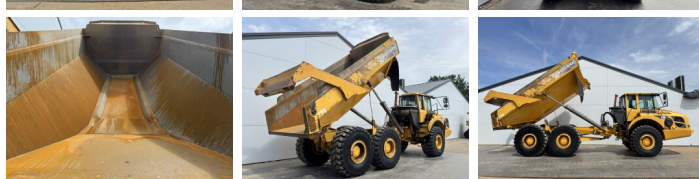

Volvo

Volvo A30F

BOSS
MACHINERY

€ 99.500excl.

Annee de construction **2013**
Numero de reference **BM007794**
Heures **10.029**

Algemeen

Type A30F
Emplacement Veldhoven, Netherlands
Certificaat CE + EPA

Description Available at Boss Machinery! This Volvo A30F Dump Truck from 2013 has an engine power of 265 kW and counts 10029 operational hours. The total weight of this Volvo A30F is 23200 kg and the dimensions are 10.35 x 3.04 x 3.44. Furthermore, this A30F is equipped with climatiseur, Climate Control, Body heating, Camera, Radio. The Volvo Dump Truck also has a CE + EPA marking. Do you want more information or do you want to try the Volvo A30F at our yard? Please let us know.

Banden / Rupsen

60% 60% 23.5R25
60% 60% 23.5R25
60% 60% 23.5R25

Opties

climatiseur

Climate Control

Body heating

Camera

Radio