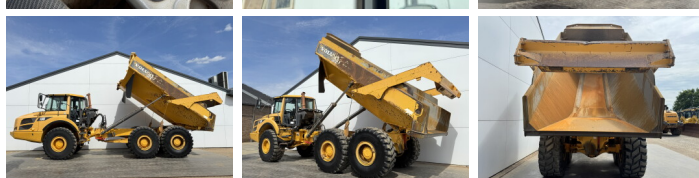

Volvo

Volvo A30F

BOSS
MACHINERY

€ 99.500excl.

Annee de construction **2013**
Numero de reference **BM007794**
Heures **10.029**

Algemeen

Type A30F
Emplacement Veldhoven, Netherlands
Certificaat CE + EPA

Description Available at Boss Machinery! This Volvo A30F Dump Truck from 2013 has an engine power of 265 kW and counts 10029 operational hours. The total weight of this Volvo A30F is 23200 kg and the dimensions are 10.35 x 3.04 x 3.44. Furthermore, this A30F is equipped with climatiseur, Climate Control, Body heating, Camera, Radio. The Volvo Dump Truck also has a CE + EPA marking. Do you want more information or do you want to try the Volvo A30F at our yard? Please let us know.

Maten / Gewichten

Poids 23200
Dimensions L*L*H 10.35 x 3.04 x 3.44

Technische informatie

Configurations de lecteur 6x6

Motor informatie

Moteur marque Volvo
Moteur type D11H
Cylindres 6
Turbo
Puissance dans kW 265

Banden / Rupsen

60% 60% 23.5R25
60% 60% 23.5R25
60% 60% 23.5R25

Opties

climatiseur

Climate Control

Body heating

Camera

Radio