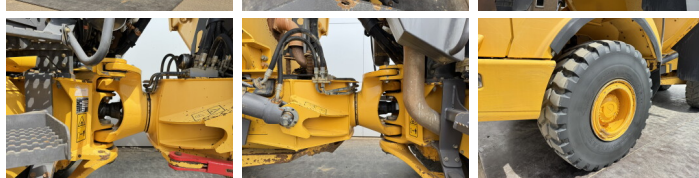

Volvo

Volvo A30F

BOSS
MACHINERY

€ 99.500excl.

Annee de construction **2013**
Numero de reference **BM007794**
Heures **10.029**

Algemeen

Type A30F
Emplacement Veldhoven, Netherlands
Certificaat CE + EPA

Description Available at Boss Machinery! This Volvo A30F Dump Truck from 2013 has an engine power of 265 kW and counts 10029 operational hours. The total weight of this Volvo A30F is 23200 kg and the dimensions are 10.35 x 3.04 x 3.44. Furthermore, this A30F is equipped with climatiseur, Climate Control, Body heating, Camera, Radio. The Volvo Dump Truck also has a CE + EPA marking. Do you want more information or do you want to try the Volvo A30F at our yard? Please let us know.

Banden / Rupsen

60% 60% 23.5R25
60% 60% 23.5R25
60% 60% 23.5R25

Opties

climatiseur

Climate Control

Body heating

Camera

Radio