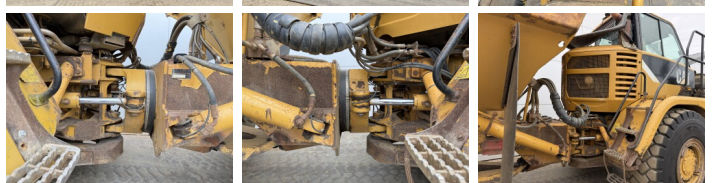

Description

Available at Boss Machinery! This Caterpillar 725 Dump Truck from 2007 has an engine power of 227 kW and counts 20611 operational hours. The total weight of this Caterpillar 725 is 22260 kg and the dimensions are 9.88 x 2.87 x 3.44. Furthermore, this 725 is equipped with climatiseur, Radio. The Caterpillar Dump Truck also has a CE marking. Do you want more information or do you want to try the Caterpillar 725 at our yard? Please let us know.

Banden / Rupsen

20% 20% **23.5R25**
20% 20% **23.5R25**
20% 20% **23.5R25**

Opties

climatiseur

Radio