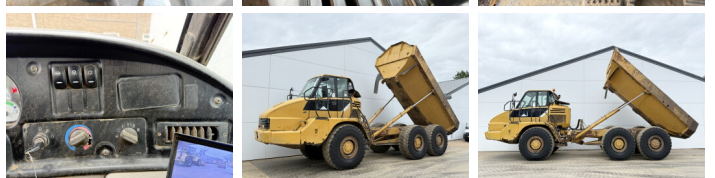

Caterpillar

Caterpillar 725

BOSS
MACHINERY

€ 42.500excl.

Annee de construction **2007**
Numero de reference **BM007768**
Heures **20.611**

Algemeen

Type **725**
Emplacement **Veldhoven, Netherlands**
Certificaat **CE**

Description

Available at Boss Machinery! This Caterpillar 725 Dump Truck from 2007 has an engine power of 227 kW and counts 20611 operational hours. The total weight of this Caterpillar 725 is 22260 kg and the dimensions are 9.88 x 2.87 x 3.44. Furthermore, this 725 is equipped with climatiseur, Radio. The Caterpillar Dump Truck also has a CE marking. Do you want more information or do you want to try the Caterpillar 725 at our yard? Please let us know.

Maten / Gewichten

Dimensions L*L*H **9.88 x 2.87 x 3.44**
Poids **22260**

Technische informatie

Configurations de lecteur **6x6**

Motor informatie

Moteur marque **Caterpillar**
Moteur type **C11**
Cylindres **6**
Turbo
Puissance dans kW **227**

Banden / Rupsen

20% 20% **23.5R25**
20% 20% **23.5R25**
20% 20% **23.5R25**