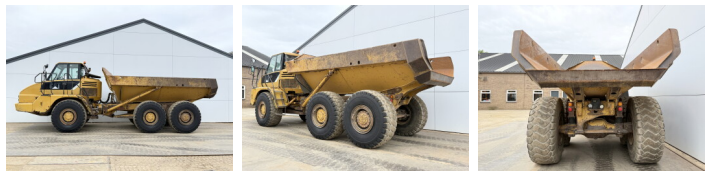

Caterpillar

Caterpillar 725

BOSS
MACHINERY

€ 42.500excl.

Annee de construction **2007**
Numero de reference **BM007768**
Heures **20.611**

Algemeen

Type **725**
Emplacement **Veldhoven, Netherlands**
Certificaat **CE**

Description

Available at Boss Machinery! This Caterpillar 725 Dump Truck from 2007 has an engine power of 227 kW and counts 20611 operational hours. The total weight of this Caterpillar 725 is 22260 kg and the dimensions are 9.88 x 2.87 x 3.44. Furthermore, this 725 is equipped with climatiseur, Radio. The Caterpillar Dump Truck also has a CE marking. Do you want more information or do you want to try the Caterpillar 725 at our yard? Please let us know.

Maten / Gewichten

Dimensions L*L*H **9.88 x 2.87 x 3.44**
Poids **22260**

Technische informatie

Configurations de lecteur **6x6**

Motor informatie

Moteur marque **Caterpillar**
Moteur type **C11**
Cylindres **6**
Turbo
Puissance dans kW **227**

Banden / Rupsen

20% 20% **23.5R25**
20% 20% **23.5R25**
20% 20% **23.5R25**

Opties

climatiseur

Radio