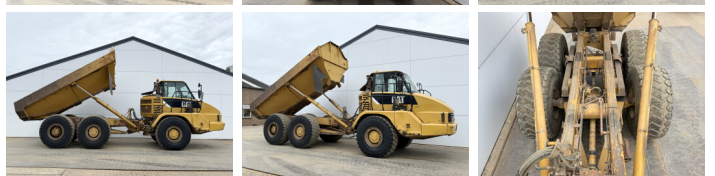

Description

Available at Boss Machinery! This Caterpillar 725 Dump Truck from 2007 has an engine power of 227 kW and counts 20611 operational hours. The total weight of this Caterpillar 725 is 22260 kg and the dimensions are 9.88 x 2.87 x 3.44. Furthermore, this 725 is equipped with climatiseur, Radio. The Caterpillar Dump Truck also has a CE marking. Do you want more information or do you want to try the Caterpillar 725 at our yard? Please let us know.

Maten / Gewichten

Dimensions L*L*H **9.88 x 2.87 x 3.44**
Poids **22260**

Technische informatie

Configurations de lecteur **6x6**

Motor informatie

Moteur marque **Caterpillar**
Moteur type **C11**
Cylindres **6**
Turbo
Puissance dans kW **227**

Banden / Rupsen

20% 20% **23.5R25**
20% 20% **23.5R25**
20% 20% **23.5R25**

Opties

climatiseur

Radio