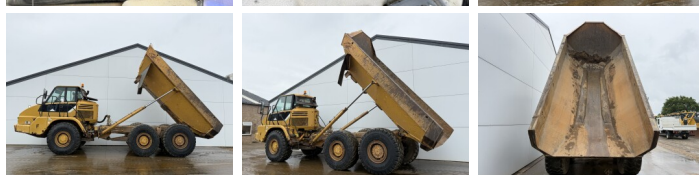

Caterpillar

Caterpillar 725

BOSS

MACHINERY

€ 44.500excl.

Annee de construction **2007**
Numero de reference **BM007765**
Heures **18.102**

Algemeen

Type **725**
Emplacement **Veldhoven, Netherlands**
Certificaat **CE**

Description

Available at Boss Machinery! This Caterpillar 725 Dump Truck from 2007 has an engine power of 227 kW and counts 18102 operational hours. The total weight of this Caterpillar 725 is 22260 kg and the dimensions are 9.97 x 2.90 x 3.41. Furthermore, this 725 is equipped with Camera, Body heating, Bluetooth, Radio, climatiseur. The Caterpillar Dump Truck also has a CE marking. Do you want more information or do you want to try the Caterpillar 725 at our yard? Please let us know.

Maten / Gewichten

Dimensions L*L*H **9.97 x 2.90 x 3.41**
Poids **22260**

Technische informatie

Configurations de lecteur **6x6**

Motor informatie

Moteur marque **Caterpillar**
Moteur type **C11**
Cylindres **6**
Turbo
Puissance dans kW **227**

Banden / Rupsen

30%	30%	23.5R25
10%	10%	23.5R25
10%	10%	23.5R25

Opties

Camera

Body heating

Bluetooth

Radio

climatiseur