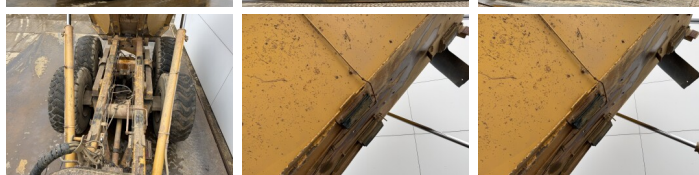

Description

Available at Boss Machinery! This Caterpillar 725 Dump Truck from 2007 has an engine power of 227 kW and counts 18102 operational hours. The total weight of this Caterpillar 725 is 22260 kg and the dimensions are 9.97 x 2.90 x 3.41. Furthermore, this 725 is equipped with Camera, Body heating, Bluetooth, Radio, climatiseur. The Caterpillar Dump Truck also has a CE marking. Do you want more information or do you want to try the Caterpillar 725 at our yard? Please let us know.

Banden / Rupsen

30%	30%	23.5R25
10%	10%	23.5R25
10%	10%	23.5R25

Opties

Camera

Body heating

Bluetooth

Radio

climatiseur