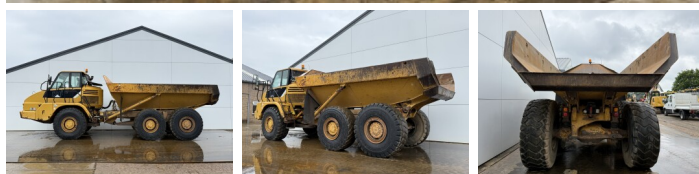

Caterpillar

Caterpillar 725

BOSS

MACHINERY

€ 44.500excl.

Annee de construction **2007**
Numero de reference **BM007765**
Heures **18.102**

Algemeen

Type **725**
Emplacement **Veldhoven, Netherlands**
Certificaat **CE**

Description

Available at Boss Machinery! This Caterpillar 725 Dump Truck from 2007 has an engine power of 227 kW and counts 18102 operational hours. The total weight of this Caterpillar 725 is 22260 kg and the dimensions are 9.97 x 2.90 x 3.41. Furthermore, this 725 is equipped with Camera, Body heating, Bluetooth, Radio, climatiseur. The Caterpillar Dump Truck also has a CE marking. Do you want more information or do you want to try the Caterpillar 725 at our yard? Please let us know.

Maten / Gewichten

Dimensions L*L*H **9.97 x 2.90 x 3.41**
Poids **22260**

Technische informatie

Configurations de lecteur **6x6**

Motor informatie

Moteur marque **Caterpillar**
Moteur type **C11**
Cylindres **6**
Turbo
Puissance dans kW **227**

Banden / Rupsen

30%	30%	23.5R25
10%	10%	23.5R25
10%	10%	23.5R25

Opties

Camera

Body heating

Bluetooth

Radio

climatiseur