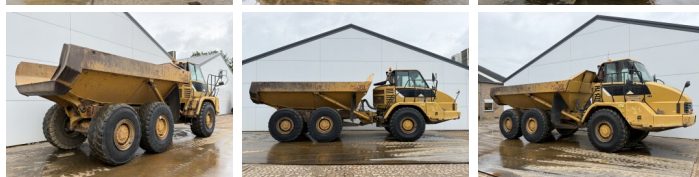

Caterpillar

Caterpillar 725

BOSS

MACHINERY

€ 44.500excl.

Annee de construction **2007**
Numero de reference **BM007765**
Heures **18.102**

Algemeen

Type **725**
Emplacement **Veldhoven, Netherlands**
Certificaat **CE**

Description

Available at Boss Machinery! This Caterpillar 725 Dump Truck from 2007 has an engine power of 227 kW and counts 18102 operational hours. The total weight of this Caterpillar 725 is 22260 kg and the dimensions are 9.97 x 2.90 x 3.41. Furthermore, this 725 is equipped with Camera, Body heating, Bluetooth, Radio, climatiseur. The Caterpillar Dump Truck also has a CE marking. Do you want more information or do you want to try the Caterpillar 725 at our yard? Please let us know.

Maten / Gewichten

Dimensions L*L*H **9.97 x 2.90 x 3.41**
Poids **22260**

Technische informatie

Configurations de lecteur **6x6**

Motor informatie

Moteur marque **Caterpillar**
Moteur type **C11**
Cylindres **6**
Turbo
Puissance dans kW **227**

Banden / Rupsen

30%	30%	23.5R25
10%	10%	23.5R25
10%	10%	23.5R25

Opties

Camera

Body heating

Bluetooth

Radio

climatiseur