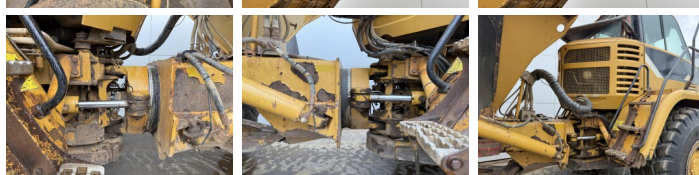

Description

Available at Boss Machinery! This Caterpillar 725 Dump Truck from 2007 has an engine power of 227 kW and counts 18102 operational hours. The total weight of this Caterpillar 725 is 22260 kg and the dimensions are 9.97 x 2.90 x 3.41. Furthermore, this 725 is equipped with Camera, Body heating, Bluetooth, Radio, climatiseur. The Caterpillar Dump Truck also has a CE marking. Do you want more information or do you want to try the Caterpillar 725 at our yard? Please let us know.

Banden / Rupsen

30%	30%	23.5R25
10%	10%	23.5R25
10%	10%	23.5R25

Opties

Camera

Body heating

Bluetooth

Radio

climatiseur