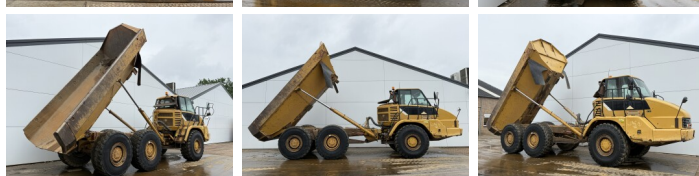

Caterpillar

Caterpillar 725

BOSS

MACHINERY

€ 44.500excl.

Annee de construction **2007**
Numero de reference **BM007765**
Heures **18.102**

Algemeen

Type **725**
Emplacement **Veldhoven, Netherlands**
Certificaat **CE**

Description

Available at Boss Machinery! This Caterpillar 725 Dump Truck from 2007 has an engine power of 227 kW and counts 18102 operational hours. The total weight of this Caterpillar 725 is 22260 kg and the dimensions are 9.97 x 2.90 x 3.41. Furthermore, this 725 is equipped with Camera, Body heating, Bluetooth, Radio, climatiseur. The Caterpillar Dump Truck also has a CE marking. Do you want more information or do you want to try the Caterpillar 725 at our yard? Please let us know.

Maten / Gewichten

Dimensions L*L*H **9.97 x 2.90 x 3.41**
Poids **22260**

Technische informatie

Configurations de lecteur **6x6**

Motor informatie

Moteur marque **Caterpillar**
Moteur type **C11**
Cylindres **6**
Turbo
Puissance dans kW **227**

Banden / Rupsen

30%	30%	23.5R25
10%	10%	23.5R25
10%	10%	23.5R25