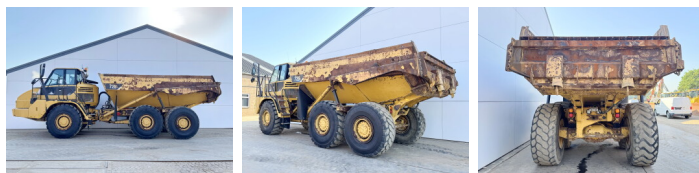

Caterpillar

Caterpillar 725

BOSS

MACHINERY

€ 52.500excl.

Annee de construction **2011**
Numero de reference **BM007722**
Heures **10.042**

Algemeen

Type **725**
Emplacement **Veldhoven, Netherlands**
Dutch vehicle
Certificaat **CE**

Description

Available at Boss Machinery! This Caterpillar 725 Dump Truck from 2011 has an engine power of 227 kW and counts 10042 operational hours. Always worked in The Netherlands. The total weight of this Caterpillar 725 is 22260 kg and the dimensions are 10.08 x 3.00 x 3.48. Furthermore, this 725 is equipped with Bluetooth, climatiseur, Body heating, Radio, Graissage centralisé. The Caterpillar Dump Truck also has a CE marking. Do you want more information or do you want to try the Caterpillar 725 at our yard? Please let us know.

Maten / Gewichten

Poids **22260**
Dimensions L*L*H **10.08 x 3.00 x 3.48**

Technische informatie

Configurations de lecteur **6x6**

Motor informatie

Moteur marque **Caterpillar**
Moteur type **C11**
Cylindres **6**
Turbo
Puissance dans kW **227**

Banden / Rupsen

20% 20% **23.5R25**
10% 10% **23.5R25**