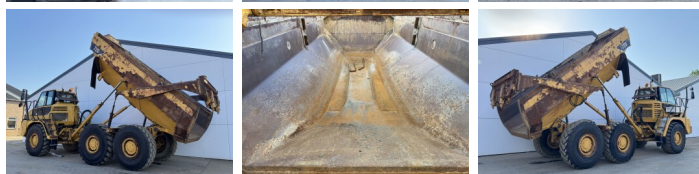

Caterpillar

Caterpillar 725

BOSS

MACHINERY

€ 52.500excl.

Annee de construction **2011**
Numero de reference **BM007722**
Heures **10.042**

Algemeen

Type **725**
Emplacement **Veldhoven, Netherlands**
Dutch vehicle
Certificaat **CE**

Description

Available at Boss Machinery! This Caterpillar 725 Dump Truck from 2011 has an engine power of 227 kW and counts 10042 operational hours. Always worked in The Netherlands. The total weight of this Caterpillar 725 is 22260 kg and the dimensions are 10.08 x 3.00 x 3.48. Furthermore, this 725 is equipped with Bluetooth, climatiseur, Body heating, Radio, Graissage centralisé. The Caterpillar Dump Truck also has a CE marking. Do you want more information or do you want to try the Caterpillar 725 at our yard? Please let us know.

Maten / Gewichten

Poids **22260**
Dimensions L*L*H **10.08 x 3.00 x 3.48**

Technische informatie

Configurations de lecteur **6x6**

Motor informatie

Moteur marque **Caterpillar**
Moteur type **C11**
Cylindres **6**
Turbo
Puissance dans kW **227**

Banden / Rupsen

20% 20% **23.5R25**
10% 10% **23.5R25**