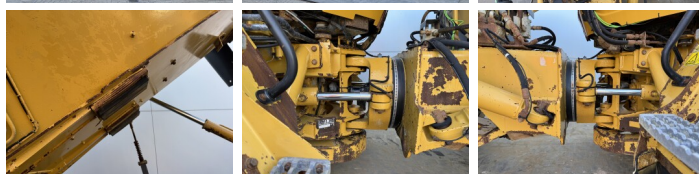

Caterpillar

Caterpillar 725

BOSS

MACHINERY

€ 52.500excl.

Annee de construction **2011**
Numero de reference **BM007722**
Heures **10.042**

Algemeen

Type **725**
Emplacement **Veldhoven, Netherlands**
Dutch vehicle
Certificaat **CE**

Description

Available at Boss Machinery! This Caterpillar 725 Dump Truck from 2011 has an engine power of 227 kW and counts 10042 operational hours. Always worked in The Netherlands. The total weight of this Caterpillar 725 is 22260 kg and the dimensions are 10.08 x 3.00 x 3.48. Furthermore, this 725 is equipped with Bluetooth, climatiseur, Body heating, Radio, Graissage centralisé. The Caterpillar Dump Truck also has a CE marking. Do you want more information or do you want to try the Caterpillar 725 at our yard? Please let us know.

Maten / Gewichten

Poids **22260**
Dimensions L*L*H **10.08 x 3.00 x 3.48**

Technische informatie

Configurations de lecteur **6x6**

Motor informatie

Moteur marque **Caterpillar**
Moteur type **C11**
Cylindres **6**
Turbo
Puissance dans kW **227**

Banden / Rupsen

20% 20% **23.5R25**
10% 10% **23.5R25**