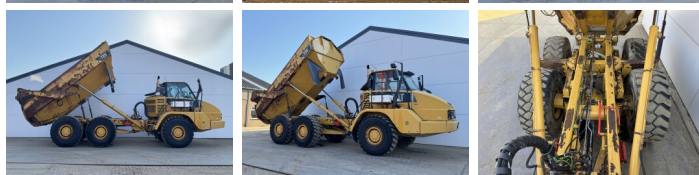

Caterpillar

Caterpillar 725

BOSS

MACHINERY

€ 52.500excl.

Annee de construction **2011**
Numero de reference **BM007722**
Heures **10.042**

Algemeen

Type **725**
Emplacement **Veldhoven, Netherlands**
Dutch vehicle
Certificaat **CE**

Description

Available at Boss Machinery! This Caterpillar 725 Dump Truck from 2011 has an engine power of 227 kW and counts 10042 operational hours. Always worked in The Netherlands. The total weight of this Caterpillar 725 is 22260 kg and the dimensions are 10.08 x 3.00 x 3.48. Furthermore, this 725 is equipped with Bluetooth, climatiseur, Body heating, Radio, Graissage centralisé. The Caterpillar Dump Truck also has a CE marking. Do you want more information or do you want to try the Caterpillar 725 at our yard? Please let us know.

Maten / Gewichten

Poids **22260**
Dimensions L*L*H **10.08 x 3.00 x 3.48**

Technische informatie

Configurations de lecteur **6x6**

Motor informatie

Moteur marque **Caterpillar**
Moteur type **C11**
Cylindres **6**
Turbo
Puissance dans kW **227**

Banden / Rupsen

20% 20% **23.5R25**
10% 10% **23.5R25**

10% 10%

23.5R25

Opties

Bluetooth

climatiseur

Body heating