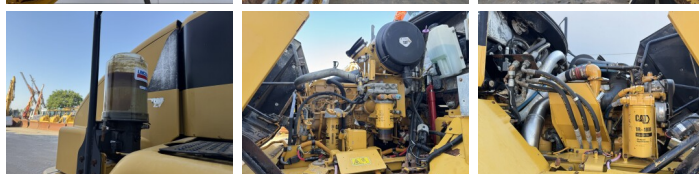

Caterpillar

Caterpillar 725

BOSS

MACHINERY

€ 52.500excl.

Annee de construction **2011**
Numero de reference **BM007722**
Heures **10.042**

Algemeen

Type **725**
Emplacement **Veldhoven, Netherlands**
Dutch vehicle
Certificaat **CE**

Description

Available at Boss Machinery! This Caterpillar 725 Dump Truck from 2011 has an engine power of 227 kW and counts 10042 operational hours. Always worked in The Netherlands. The total weight of this Caterpillar 725 is 22260 kg and the dimensions are 10.08 x 3.00 x 3.48. Furthermore, this 725 is equipped with Bluetooth, climatiseur, Body heating, Radio, Graissage centralisé. The Caterpillar Dump Truck also has a CE marking. Do you want more information or do you want to try the Caterpillar 725 at our yard? Please let us know.

Maten / Gewichten

Poids **22260**
Dimensions L*L*H **10.08 x 3.00 x 3.48**

Technische informatie

Configurations de lecteur **6x6**

Motor informatie

Moteur marque **Caterpillar**
Moteur type **C11**
Cylindres **6**
Turbo
Puissance dans kW **227**

Banden / Rupsen

20% 20% **23.5R25**
10% 10% **23.5R25**