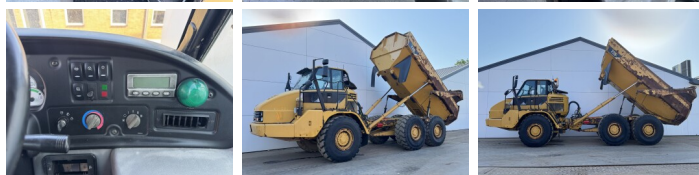

Caterpillar

Caterpillar 725

BOSS

MACHINERY

€ 52.500excl.

Annee de construction **2011**
Numero de reference **BM007722**
Heures **10.042**

Algemeen

Type **725**
Emplacement **Veldhoven, Netherlands**
Dutch vehicle
Certificaat **CE**

Description

Available at Boss Machinery! This Caterpillar 725 Dump Truck from 2011 has an engine power of 227 kW and counts 10042 operational hours. Always worked in The Netherlands. The total weight of this Caterpillar 725 is 22260 kg and the dimensions are 10.08 x 3.00 x 3.48. Furthermore, this 725 is equipped with Bluetooth, climatiseur, Body heating, Radio, Graissage centralisé. The Caterpillar Dump Truck also has a CE marking. Do you want more information or do you want to try the Caterpillar 725 at our yard? Please let us know.

Maten / Gewichten

Poids **22260**
Dimensions L*L*H **10.08 x 3.00 x 3.48**

Technische informatie

Configurations de lecteur **6x6**

Motor informatie

Moteur marque **Caterpillar**
Moteur type **C11**
Cylindres **6**
Turbo
Puissance dans kW **227**

Banden / Rupsen

20% 20% **23.5R25**
10% 10% **23.5R25**