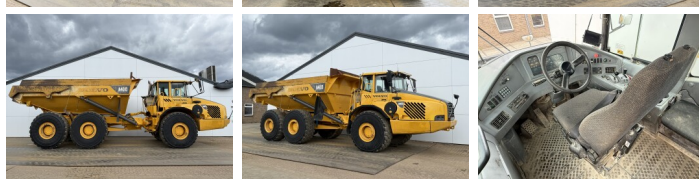

Volvo

Volvo A40D

BOSS
MACHINERY

€ 47.500excl.

Annee de construction **2002**
Numero de reference **BM007659**
Heures **29.850**

Algemeen

Type A40D
Emplacement Veldhoven, Netherlands
Description Available at Boss Machinery! This Volvo A40D Dump Truck from 2002 has an engine power of 280 kW and counts 29850 operational hours. The total weight of this Volvo A40D is 31270 kg and the dimensions are 11.33 x 3.56 x 3.87. Furthermore, this A40D is equipped with Heated Seat, Camera, climatiseur. Do you want more information or do you want to try the Volvo A40D at our yard? Please let us know.

Maten / Gewichten

Dimensions L*L*H 11.33 x 3.56 x 3.87
Poids 31270

Technische informatie

Configurations de lecteur 6x6

Motor informatie

Moteur marque Volvo
Moteur type D12C
Cylindres 6
Turbo
Puissance dans kW 280

Banden / Rupsen

30% 20% 29.5R25
20% 20% 29.5R25
20% 20% 29.5R25

Opties

Heated Seat