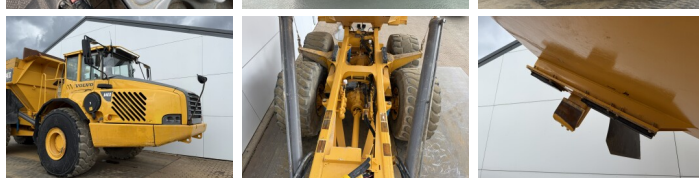

Volvo

Volvo A40D

BOSS
MACHINERY

€ 47.500excl.

Annee de construction **2002**
Numero de reference **BM007659**
Heures **29.850**

Algemeen

Type A40D
Emplacement Veldhoven, Netherlands
Description Available at Boss Machinery! This Volvo A40D Dump Truck from 2002 has an engine power of 280 kW and counts 29850 operational hours. The total weight of this Volvo A40D is 31270 kg and the dimensions are 11.33 x 3.56 x 3.87. Furthermore, this A40D is equipped with Heated Seat, Camera, climatiseur. Do you want more information or do you want to try the Volvo A40D at our yard? Please let us know.

Maten / Gewichten

Dimensions L*L*H 11.33 x 3.56 x 3.87
Poids 31270

Technische informatie

Configurations de lecteur 6x6

Motor informatie

Moteur marque Volvo
Moteur type D12C
Cylindres 6
Turbo
Puissance dans kW 280

Banden / Rupsen

30% 20% 29.5R25
20% 20% 29.5R25
20% 20% 29.5R25

Opties

Heated Seat