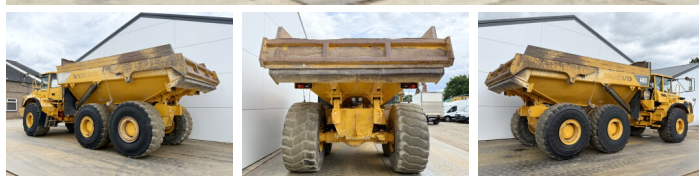

Volvo

Volvo A40D

BOSS
MACHINERY

€ 47.500excl.

Annee de construction **2002**
Numero de reference **BM007659**
Heures **29.850**

Algemeen

Type A40D
Emplacement Veldhoven, Netherlands
Description Available at Boss Machinery! This Volvo A40D Dump Truck from 2002 has an engine power of 280 kW and counts 29850 operational hours. The total weight of this Volvo A40D is 31270 kg and the dimensions are 11.33 x 3.56 x 3.87. Furthermore, this A40D is equipped with Heated Seat, Camera, climatiseur. Do you want more information or do you want to try the Volvo A40D at our yard? Please let us know.

Maten / Gewichten

Dimensions L*L*H 11.33 x 3.56 x 3.87
Poids 31270

Technische informatie

Configurations de lecteur 6x6

Motor informatie

Moteur marque Volvo
Moteur type D12C
Cylindres 6
Turbo
Puissance dans kW 280

Banden / Rupsen

30% 20% 29.5R25
20% 20% 29.5R25
20% 20% 29.5R25

Opties

Heated Seat