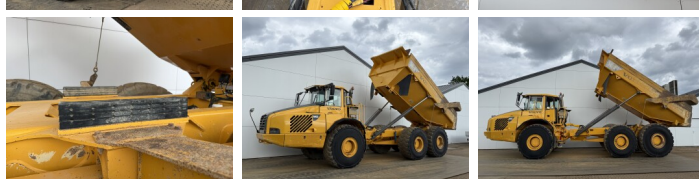

Volvo

Volvo A40D

BOSS
MACHINERY

€ 47.500excl.

Annee de construction **2002**
Numero de reference **BM007659**
Heures **29.850**

Algemeen

Type A40D
Emplacement Veldhoven, Netherlands
Description Available at Boss Machinery! This Volvo A40D Dump Truck from 2002 has an engine power of 280 kW and counts 29850 operational hours. The total weight of this Volvo A40D is 31270 kg and the dimensions are 11.33 x 3.56 x 3.87. Furthermore, this A40D is equipped with Heated Seat, Camera, climatiseur. Do you want more information or do you want to try the Volvo A40D at our yard? Please let us know.

Maten / Gewichten

Dimensions L*L*H 11.33 x 3.56 x 3.87
Poids 31270

Technische informatie

Configurations de lecteur 6x6

Motor informatie

Moteur marque Volvo
Moteur type D12C
Cylindres 6
Turbo
Puissance dans kW 280

Banden / Rupsen

30% 20% 29.5R25
20% 20% 29.5R25
20% 20% 29.5R25

Opties

Heated Seat