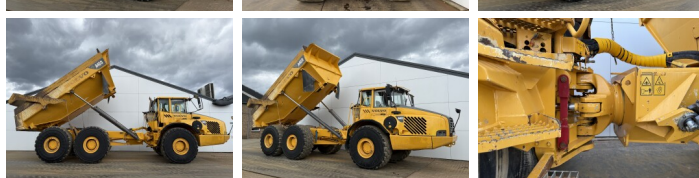

Volvo

Volvo A40D

BOSS
MACHINERY

€ 47.500excl.

Annee de construction **2002**
Numero de reference **BM007659**
Heures **29.850**

Algemeen

Type A40D
Emplacement Veldhoven, Netherlands
Description Available at Boss Machinery! This Volvo A40D Dump Truck from 2002 has an engine power of 280 kW and counts 29850 operational hours. The total weight of this Volvo A40D is 31270 kg and the dimensions are 11.33 x 3.56 x 3.87. Furthermore, this A40D is equipped with Heated Seat, Camera, climatiseur. Do you want more information or do you want to try the Volvo A40D at our yard? Please let us know.

Maten / Gewichten

Dimensions L*L*H 11.33 x 3.56 x 3.87
Poids 31270

Technische informatie

Configurations de lecteur 6x6

Motor informatie

Moteur marque Volvo
Moteur type D12C
Cylindres 6
Turbo
Puissance dans kW 280

Banden / Rupsen

30% 20% 29.5R25
20% 20% 29.5R25
20% 20% 29.5R25

Opties

Heated Seat